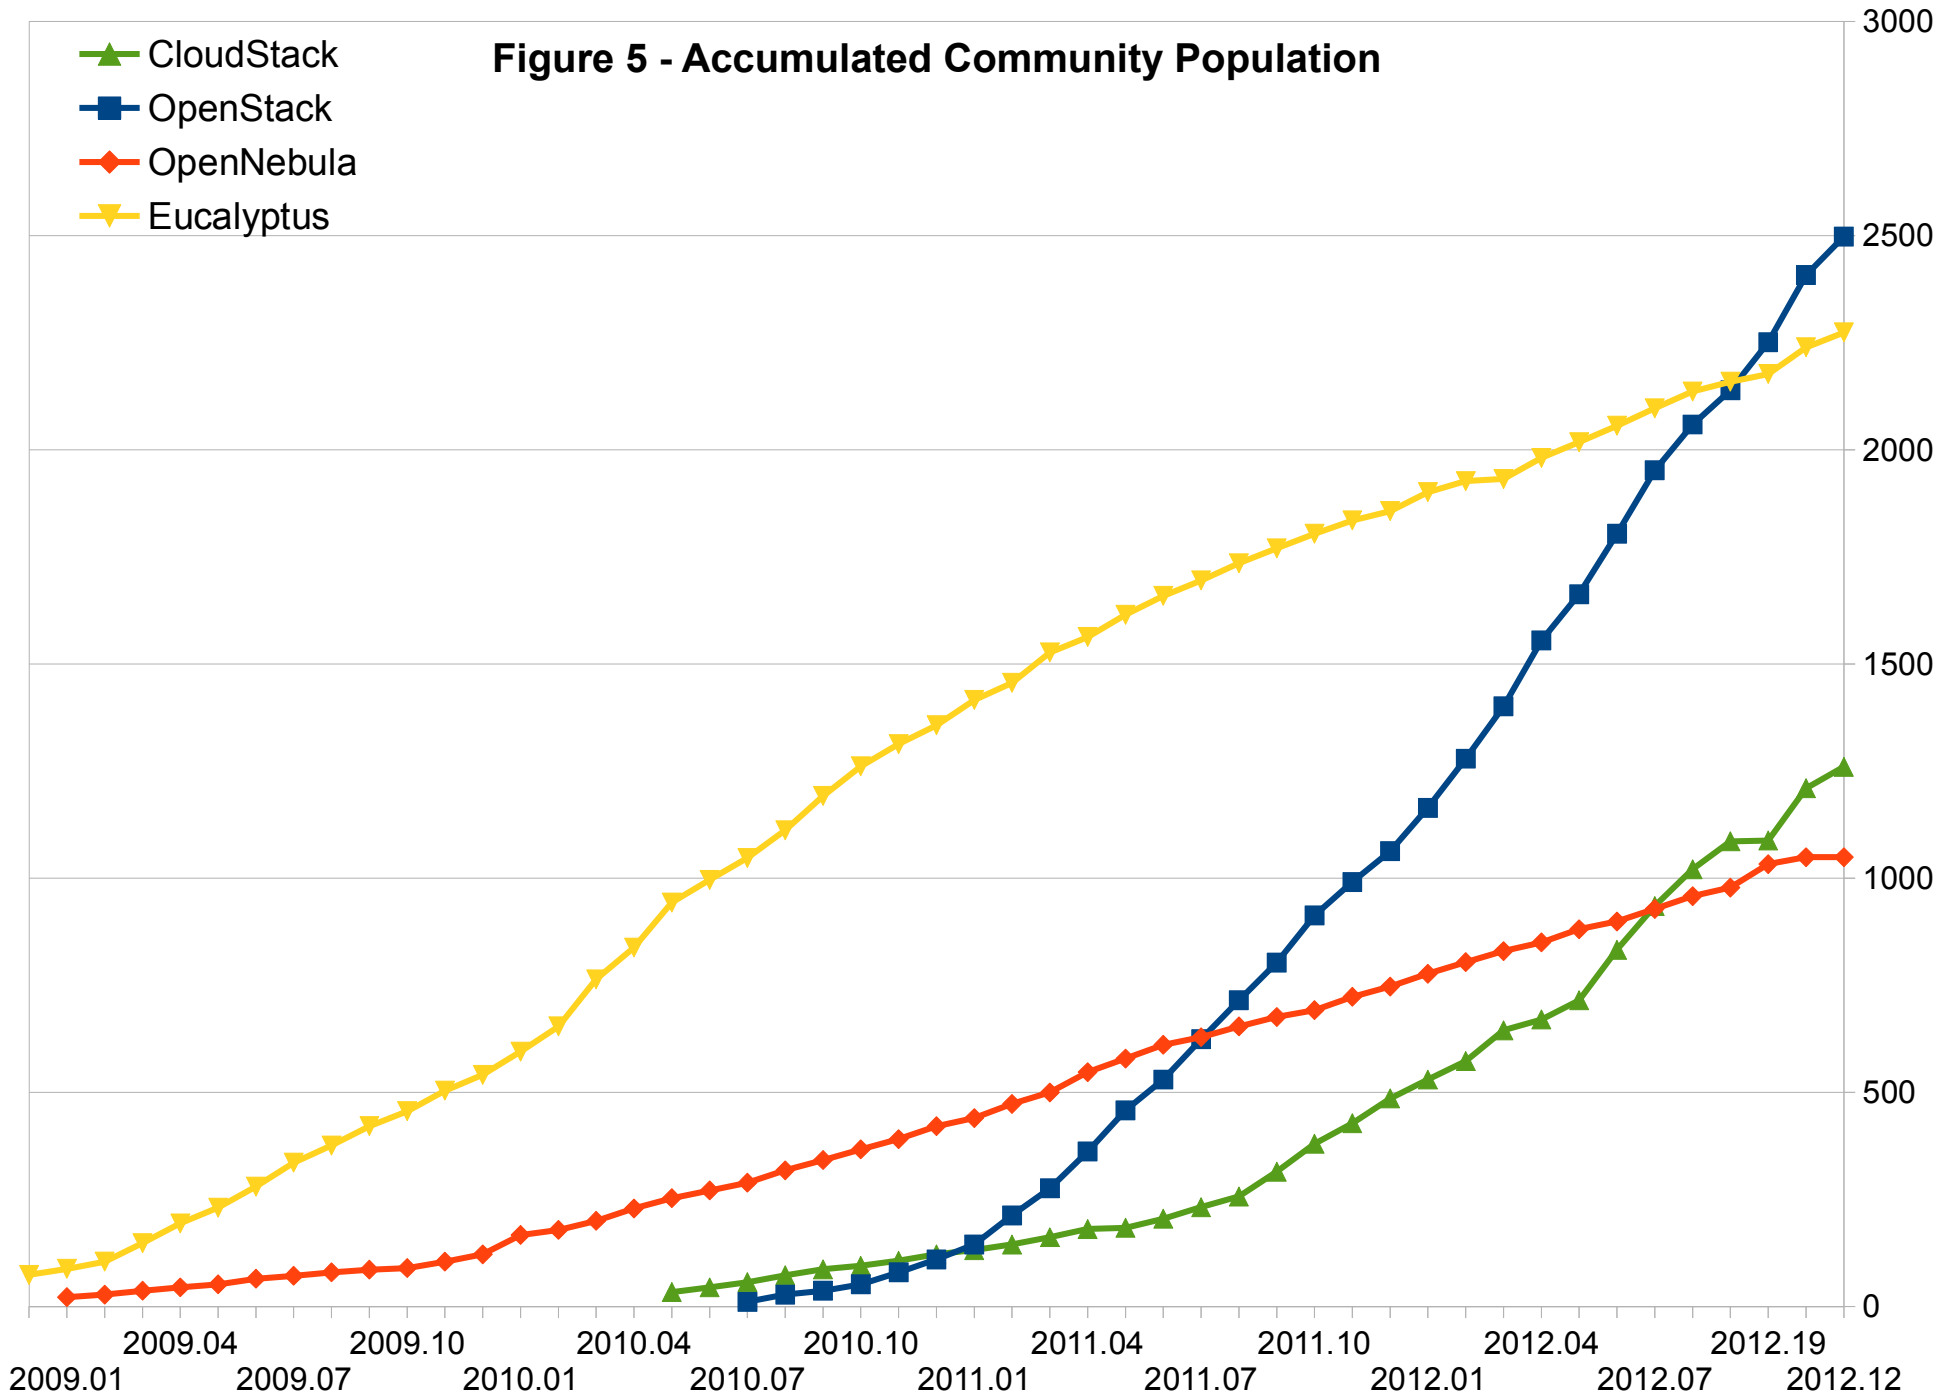

Figure 1 - Monthly Number of Threads

Figure 2 - Monthly Number of Messages

Figure 3 - Monthly Participation Ratio

Figure 4 - Monthly Number of Participants

Figure 5 - Accumulated Community Population

Figure 6 - Monthly Population Growth

### Figure 7 - Monthly Participants vs New Members

**Figure 8 - Active Community Population**

**Figure 9 – Community Activeness Index**

**Computing the Reference Data Set**

	OpenStack	OpenNebula	Eucalyptus	CloudStack	Average
Monthly Messages	1765	273	423	2141	1150
Participation Ratio	2.94	2.70	3.44	4.58	3.42
Quarterly Population	703	107	133	271	304
Monthly Population	416	66	88	184	189