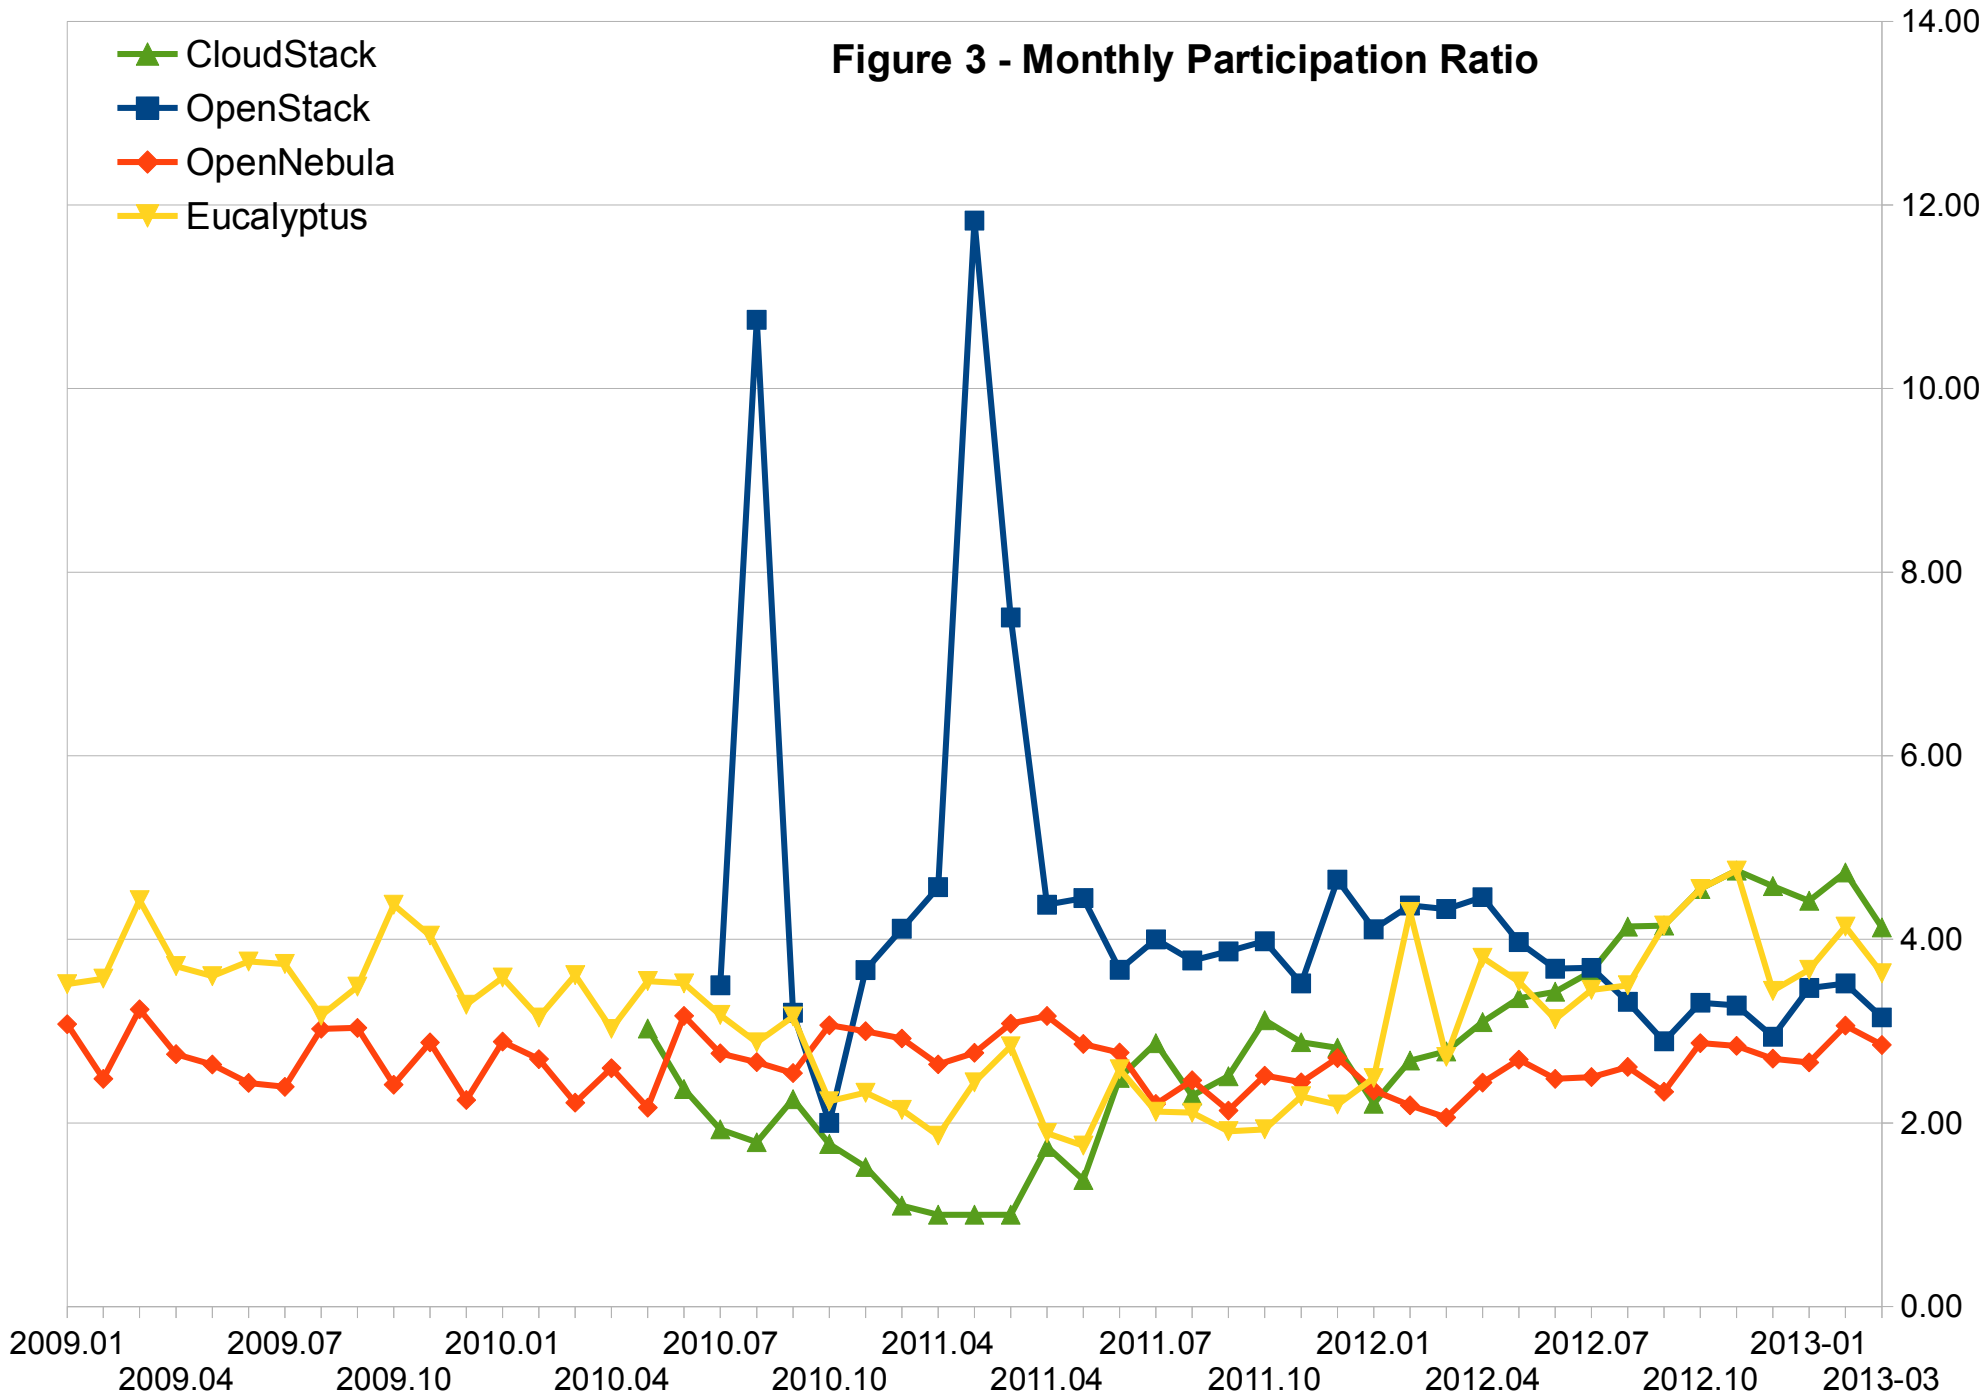

Figure 1 - Monthly Number of Threads

Figure 2 - Monthly Number of Messages

Figure 3 - Monthly Participation Ratio

Figure 4 - Monthly Number of Participants

Figure 5 - Accumulated Community Population

Figure 6 - Monthly Population Growth

Figure 7 - Monthly Participants vs New Members

Figure 8 - Active Community Population

Figure 9 – Community Activeness Index

Computing the Reference Data Set

	OpenStack	OpenNebula	Eucalyptus	CloudStack	Average
Monthly Messages	2697	313	1064	2731	1701
Participation Ratio	3.15	2.85	3.63	4.13	3.44
Quarterly Population	679	112	170	339	325
Monthly Population	541	66	150	245	250