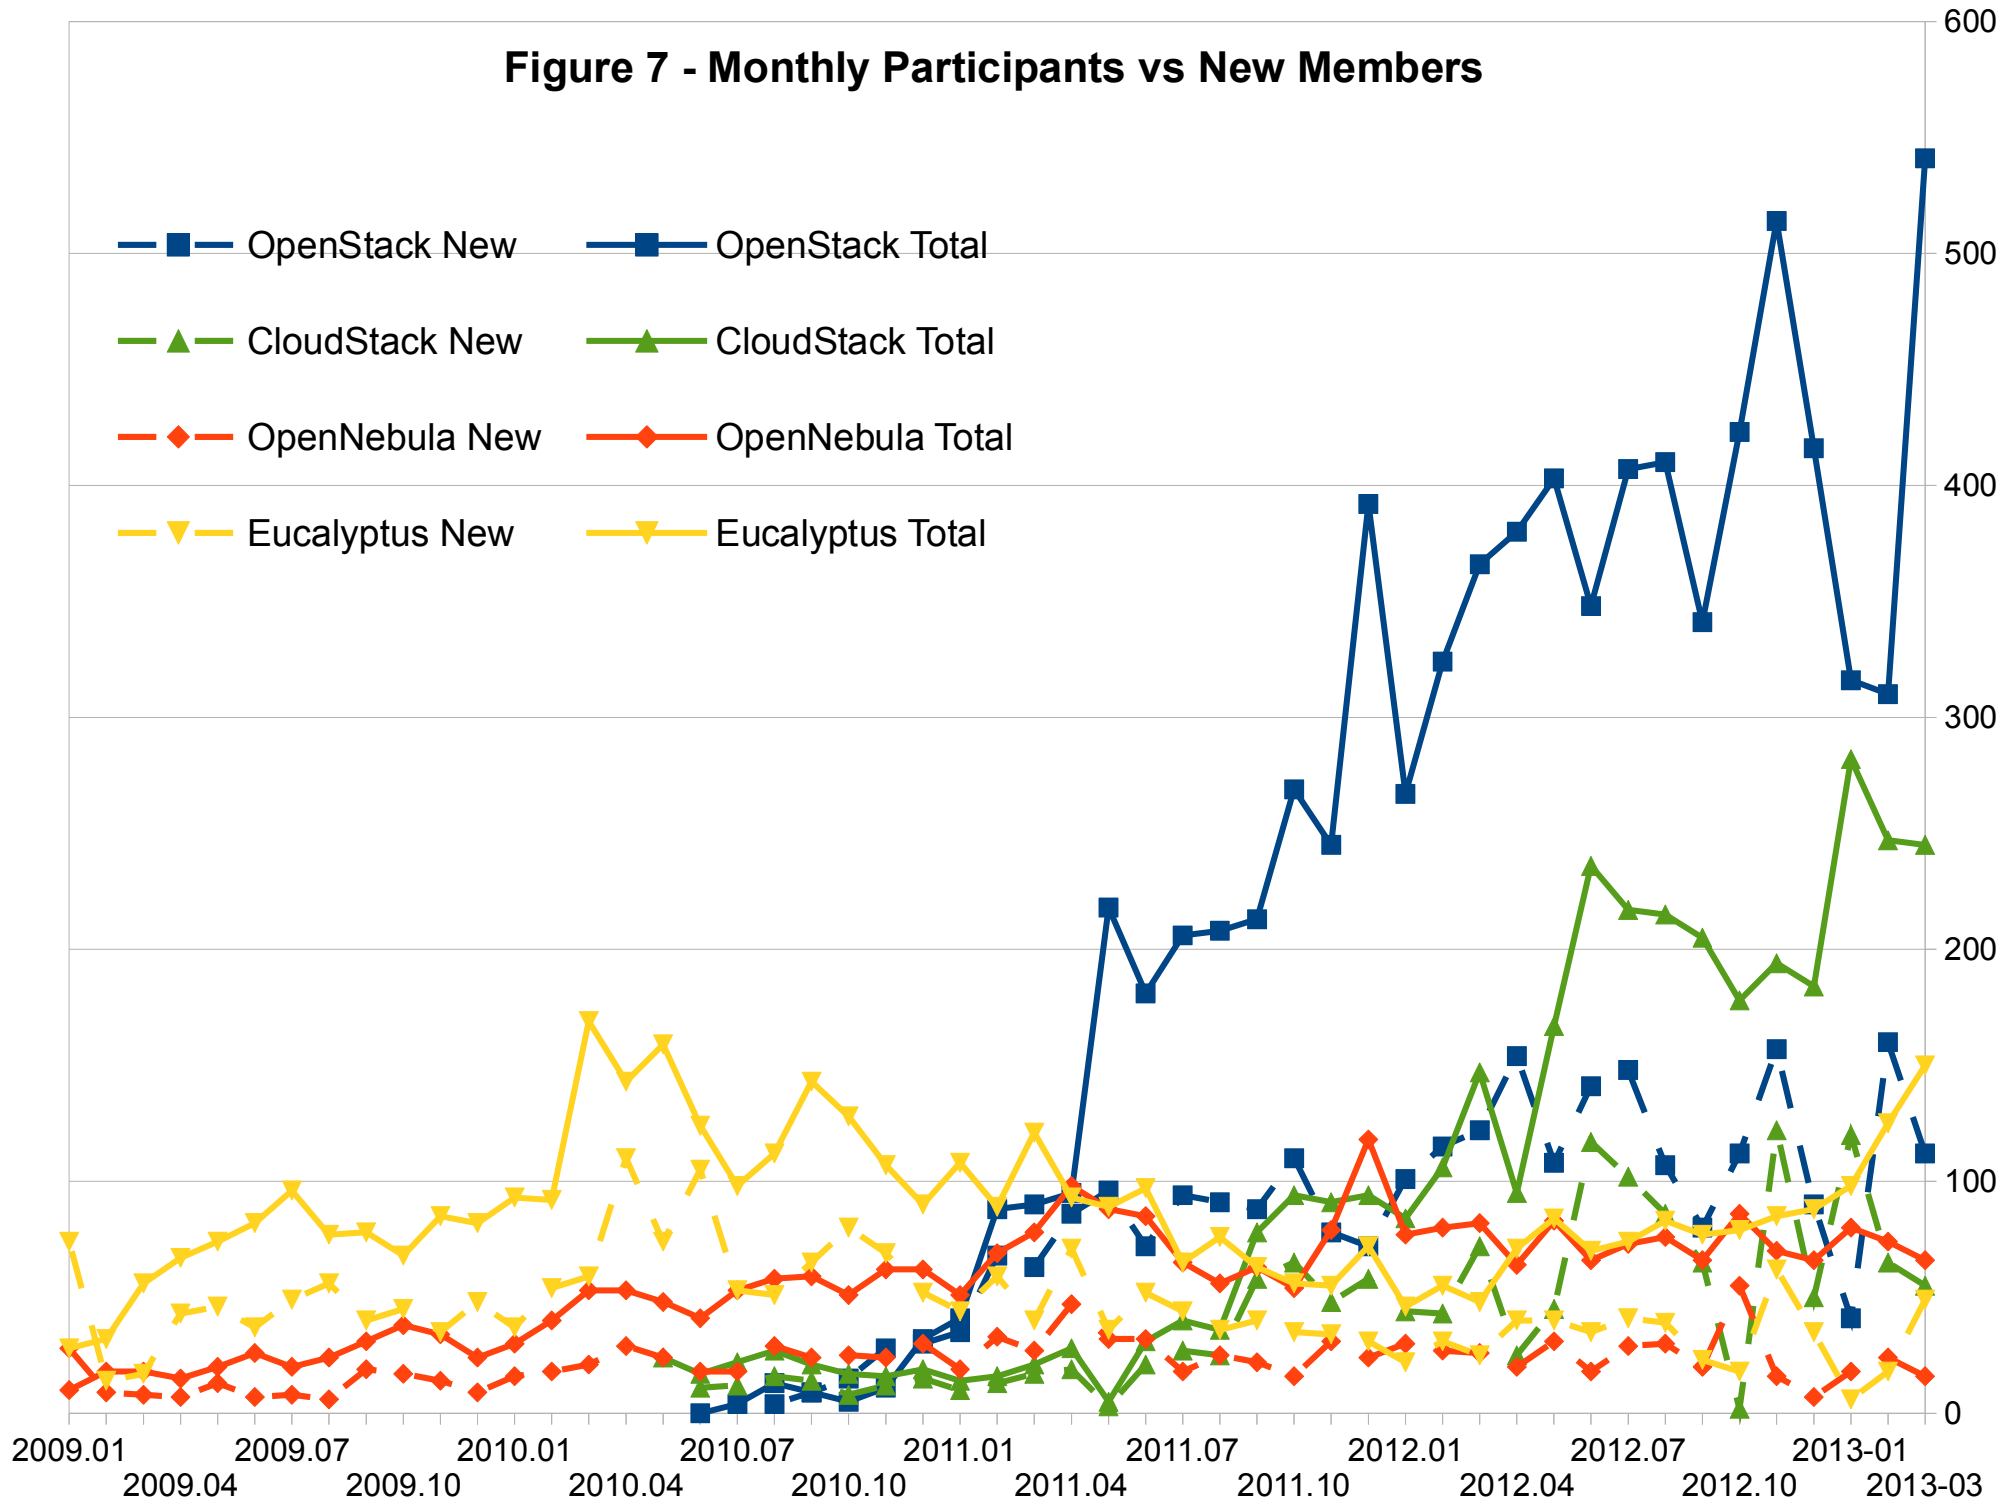

Figure 1 - Monthly Number of Threads

Figure 2 - Monthly Number of Messages

Figure 3 - Monthly Participation Ratio

Figure 4 - Monthly Number of Participants

Figure 5 - Accumulated Community Population

Figure 6 - Monthly Population Growth

Figure 7 - Monthly Participants vs New Members

Figure 8 - Active Community Population

Figure 9 – Community Activeness Index

Computing the Reference Data Set

	OpenStack	OpenNebula	Eucalyptus	CloudStack	Average
Monthly Messages	2697	313	1064	2731	1701
Participation Ratio	3.15	2.85	3.63	4.13	3.44
Quarterly Population	679	112	170	339	325
Monthly Population	541	66	150	245	250

Computing the Activeness Index

	Relative Monthly Messages	Relative Participation Ratio	Relative Quarter Population	Relative Monthly Population	Activeness Index
OpenStack	1.58	0.91	2.09	2.16	6.75
OpenNebula	0.18	0.83	0.34	0.26	1.62
Eucalyptus	0.63	1.06	0.52	0.60	2.80
CloudStack	1.61	1.20	1.04	0.98	4.83