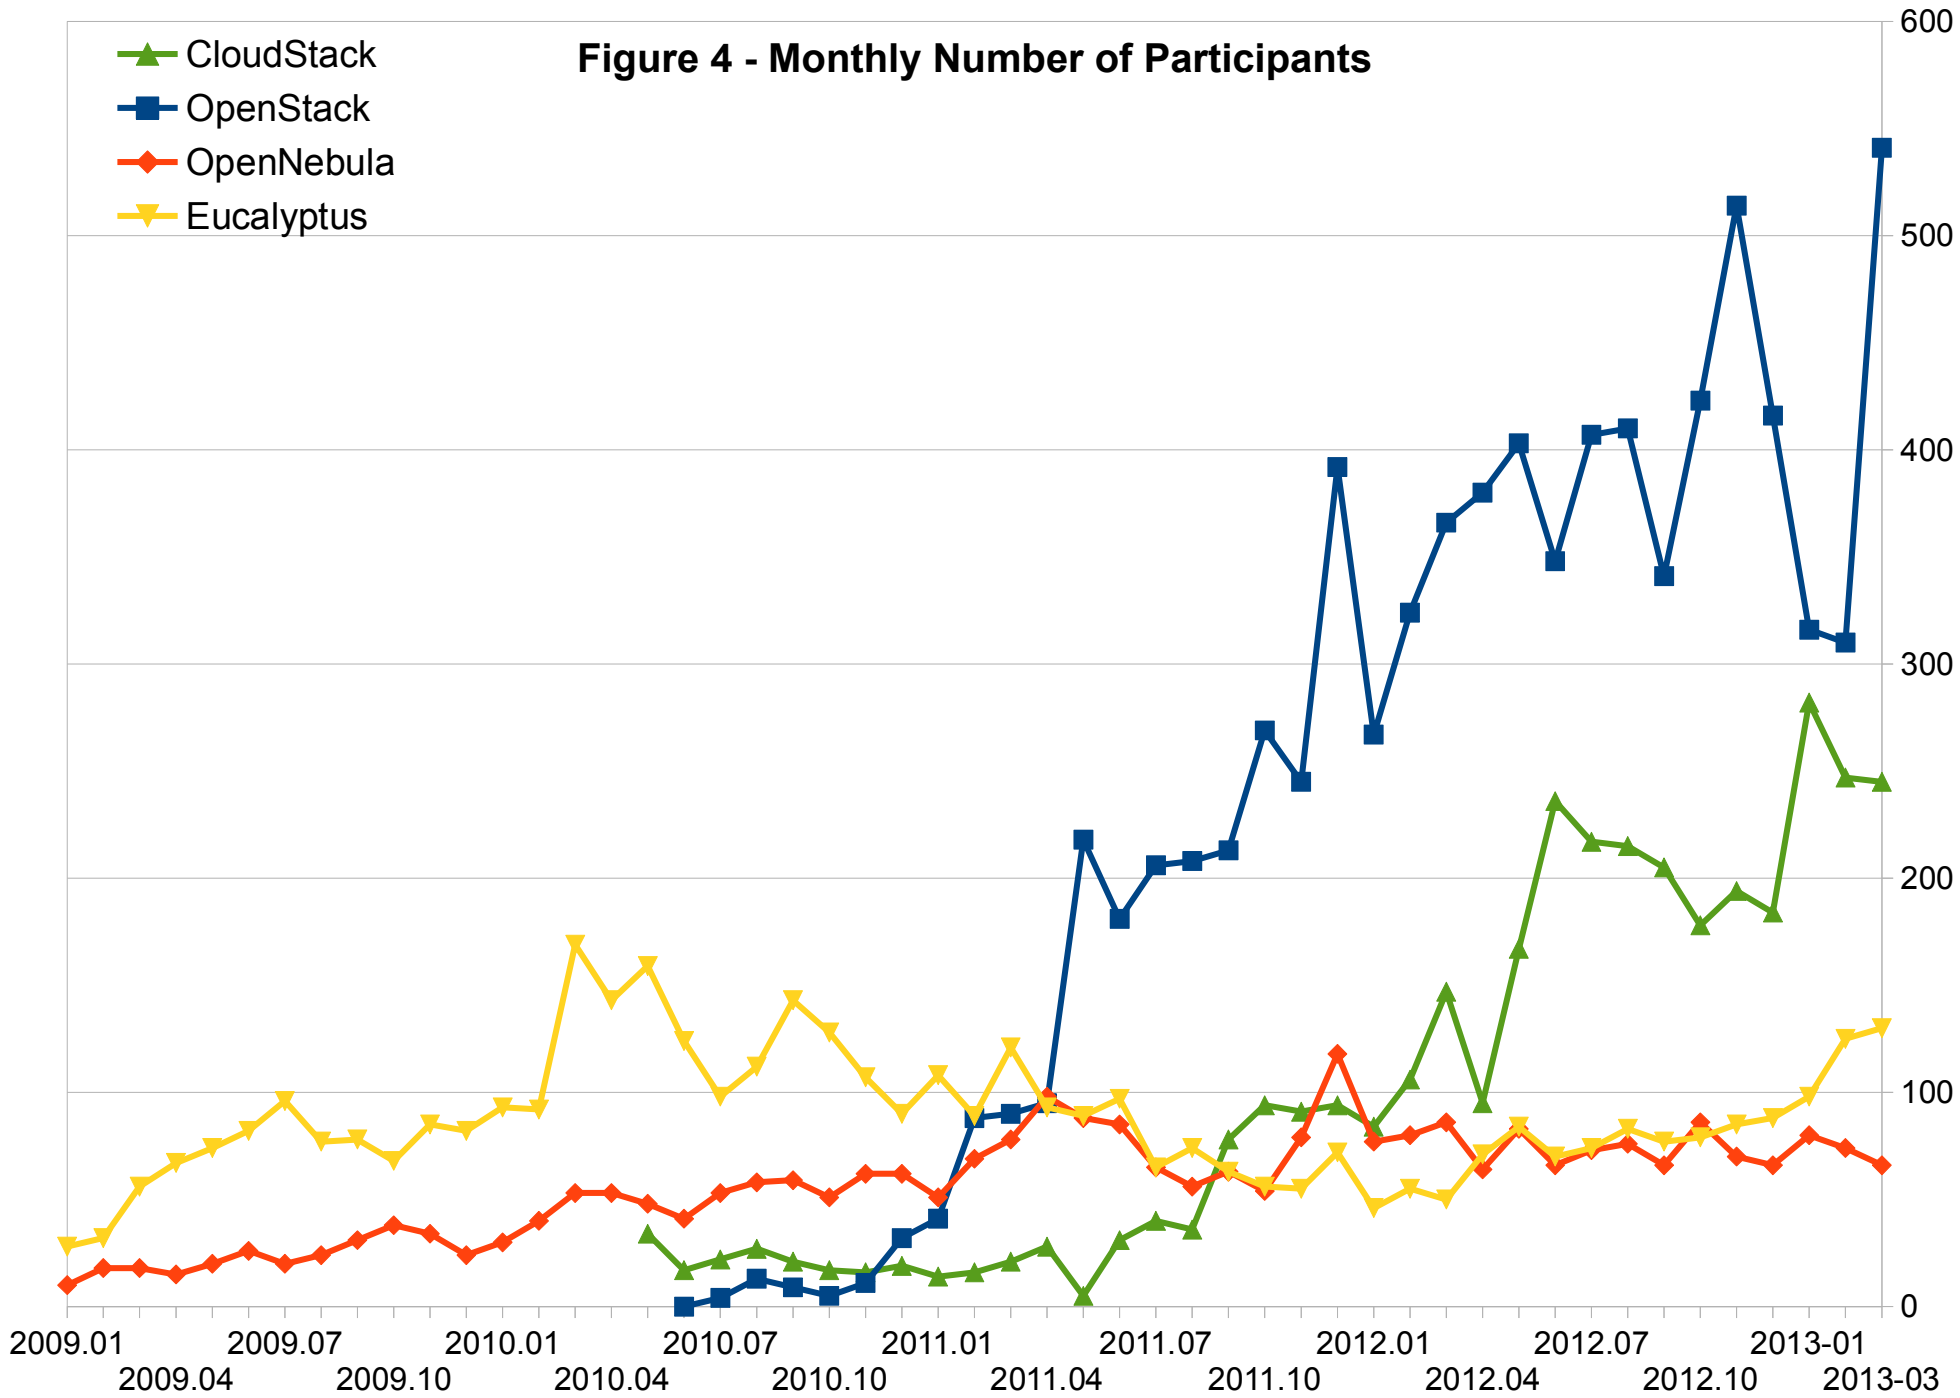

Figure 1 - Monthly Number of Threads

Figure 2 - Monthly Number of Messages

Figure 3 - Monthly Participation Ratio

Figure 4 - Monthly Number of Participants

Figure 5 - Accumulated Community Population

Figure 6 - Monthly Population Growth

Figure 7 - Monthly Participants vs New Members

Figure 8 - Active Community Population

Figure 9 – Community Activeness Index

Computing the Reference Data Set

	OpenStack	OpenNebula	Eucalyptus	CloudStack	Average
Monthly Messages	2697	313	1064	2731	1701
Participation Ratio	3.15	2.85	3.63	4.13	3.44
Quarterly Population	679	112	170	339	325
Monthly Population	541	66	150	245	250