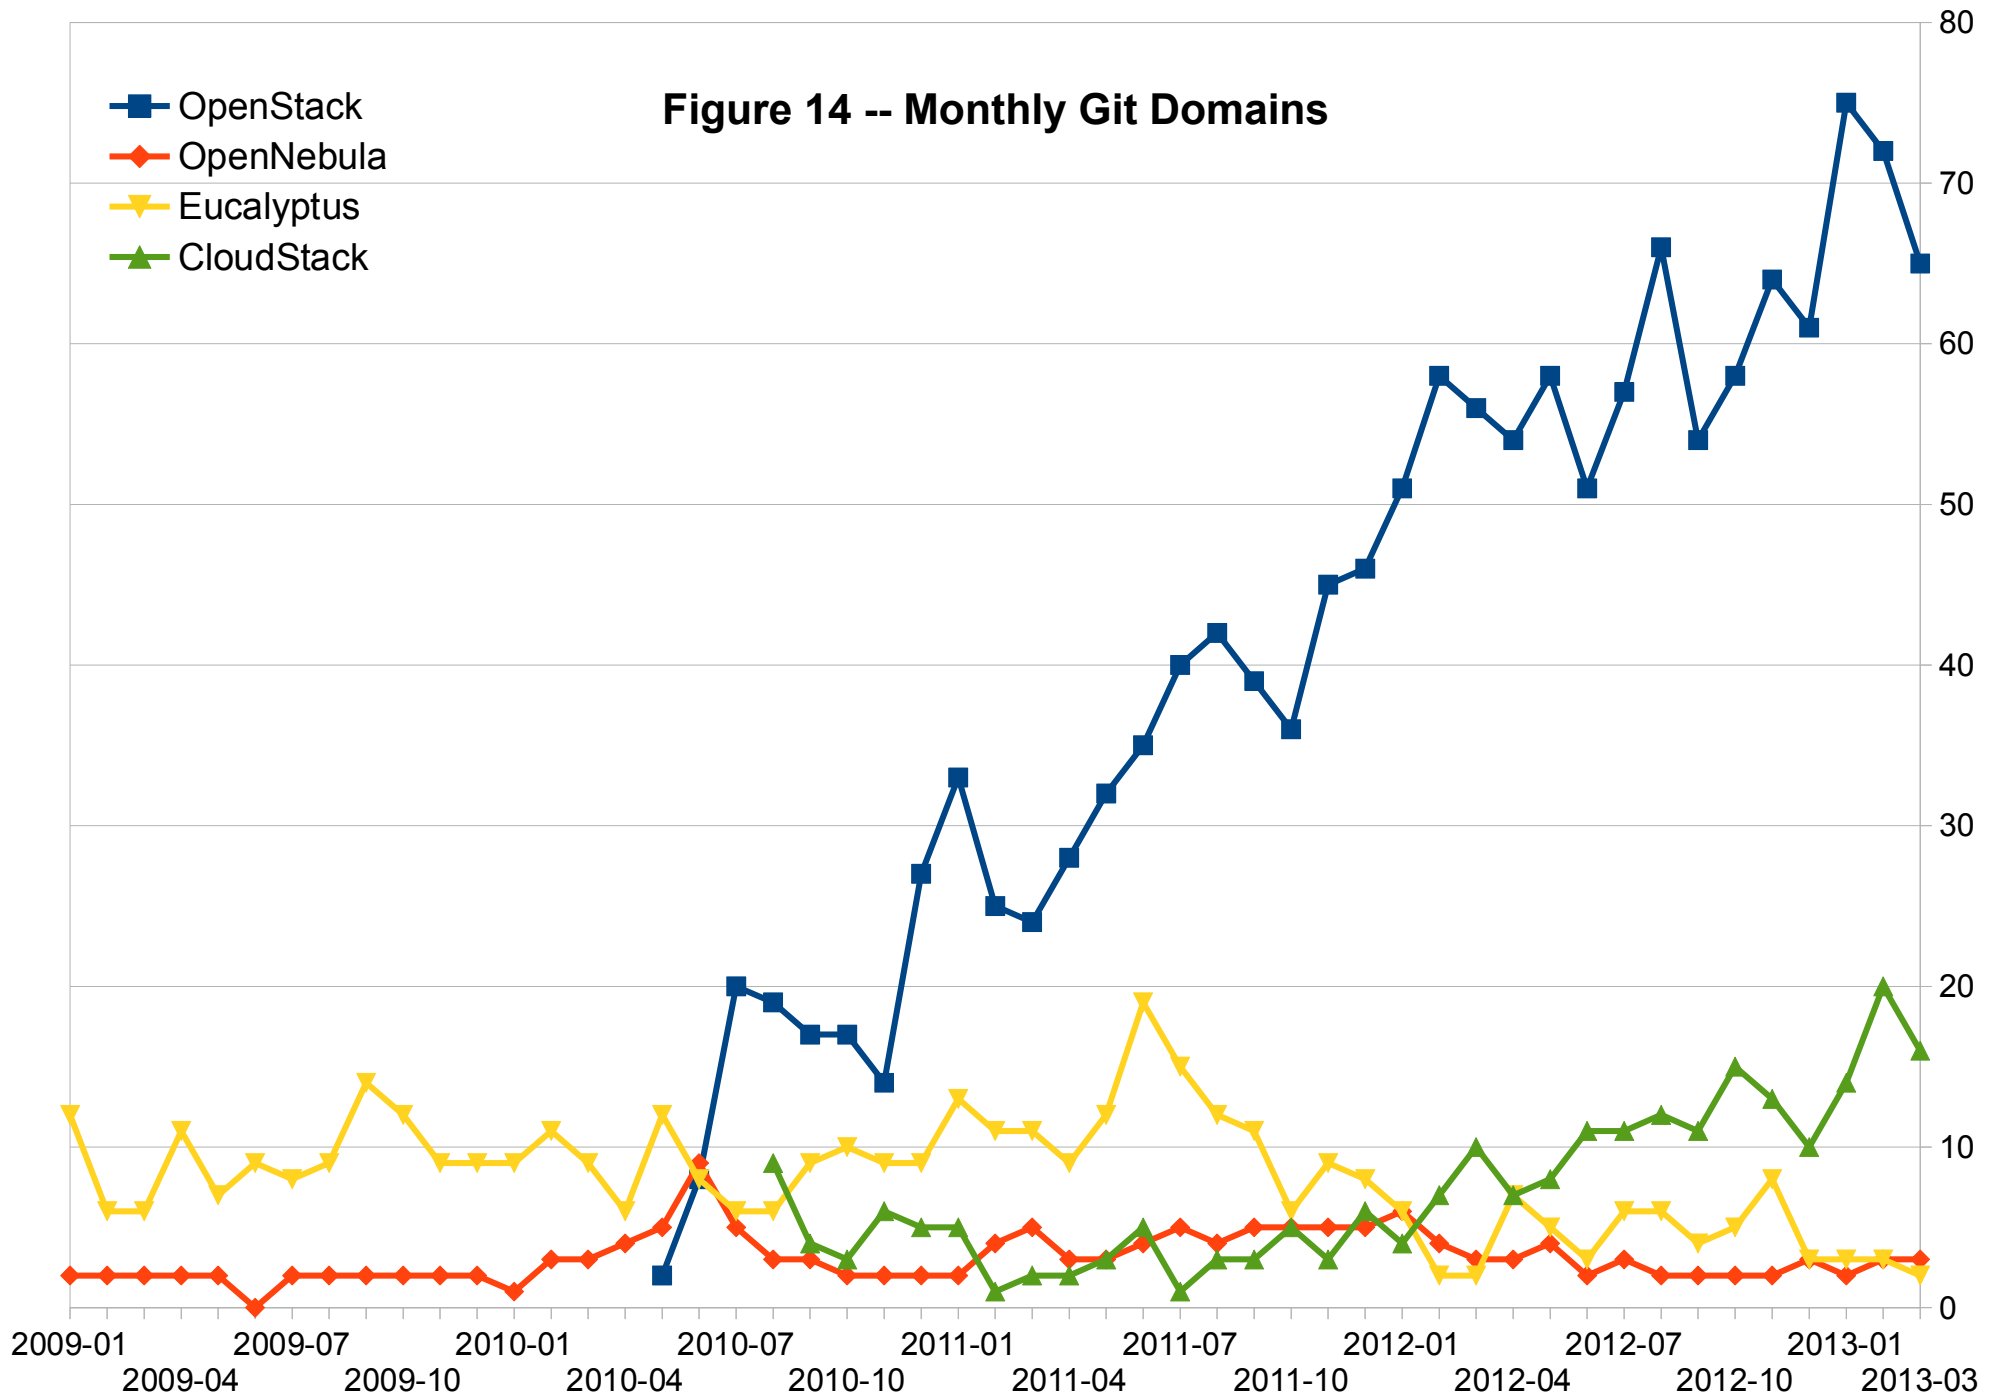

Git Data Source

- OpenStack
 - <https://github.com/openstack/quantum.git>
 - <https://github.com/openstack/keystone.git>
 - <https://github.com/openstack/glance.git>
 - <https://github.com/openstack/horizon.git>
 - <https://github.com/openstack/swift.git>
 - <https://github.com/openstack/cinder.git>
 - <https://github.com/openstack/nova.git>
- OpenNebula
 - <https://github.com/OpenNebula/one.git>
- Eucalyptus
 - <https://github.com/eucalyptus/eucalyptus.git>
- CloudStack
 - <https://github.com/apache/incubator-cloudstack.git>

Figure 10 -- Monthly Git Commits

Figure 11 -- Monthly Git Commits (OpenStack)

Figure 12 -- Monthly Git Contributors

Figure 13 -- Monthly Git Contributors (OpenStack)

Figure 14 -- Monthly Git Domains

Figure 15 -- Monthly Git Domains (OpenStack)