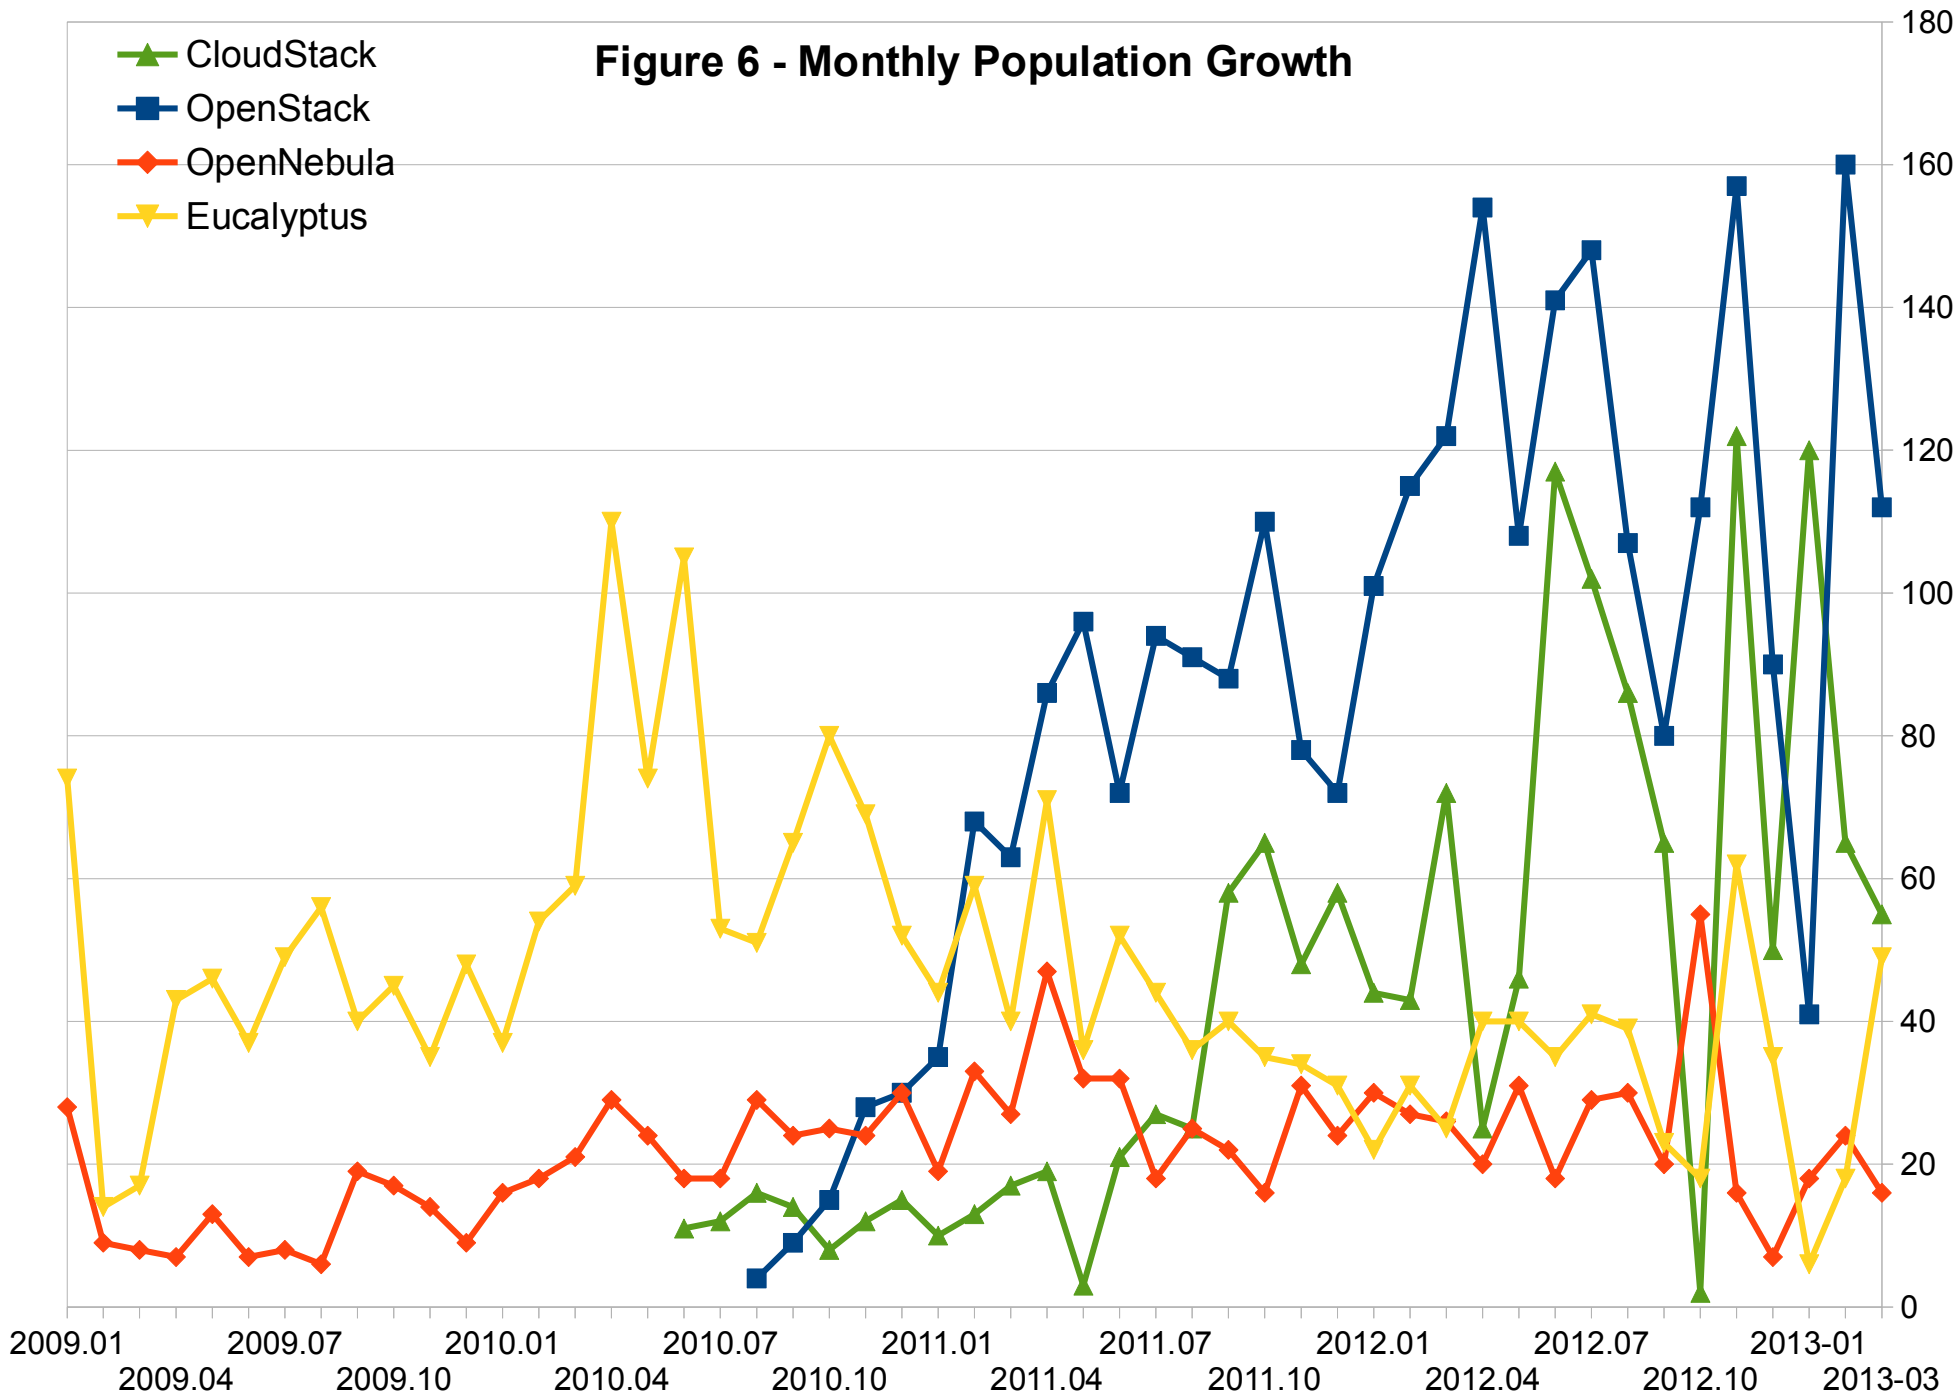

Figure 1 - Monthly Number of Threads

Figure 2 - Monthly Number of Messages

Figure 3 - Monthly Participation Ratio

Figure 4 - Monthly Number of Participants

Figure 5 - Accumulated Community Population

Figure 6 - Monthly Population Growth

Figure 7 - Monthly Participants vs New Members

Figure 8 - Active Community Population

Figure 9 – Community Activeness Index

Computing the Reference Data Set

	OpenStack	OpenNebula	Eucalyptus	CloudStack	Average
Monthly Messages	2697	313	1064	2731	1701
Participation Ratio	3.15	2.85	3.63	4.13	3.44
Quarterly Population	679	112	170	339	325
Monthly Population	541	66	150	245	250