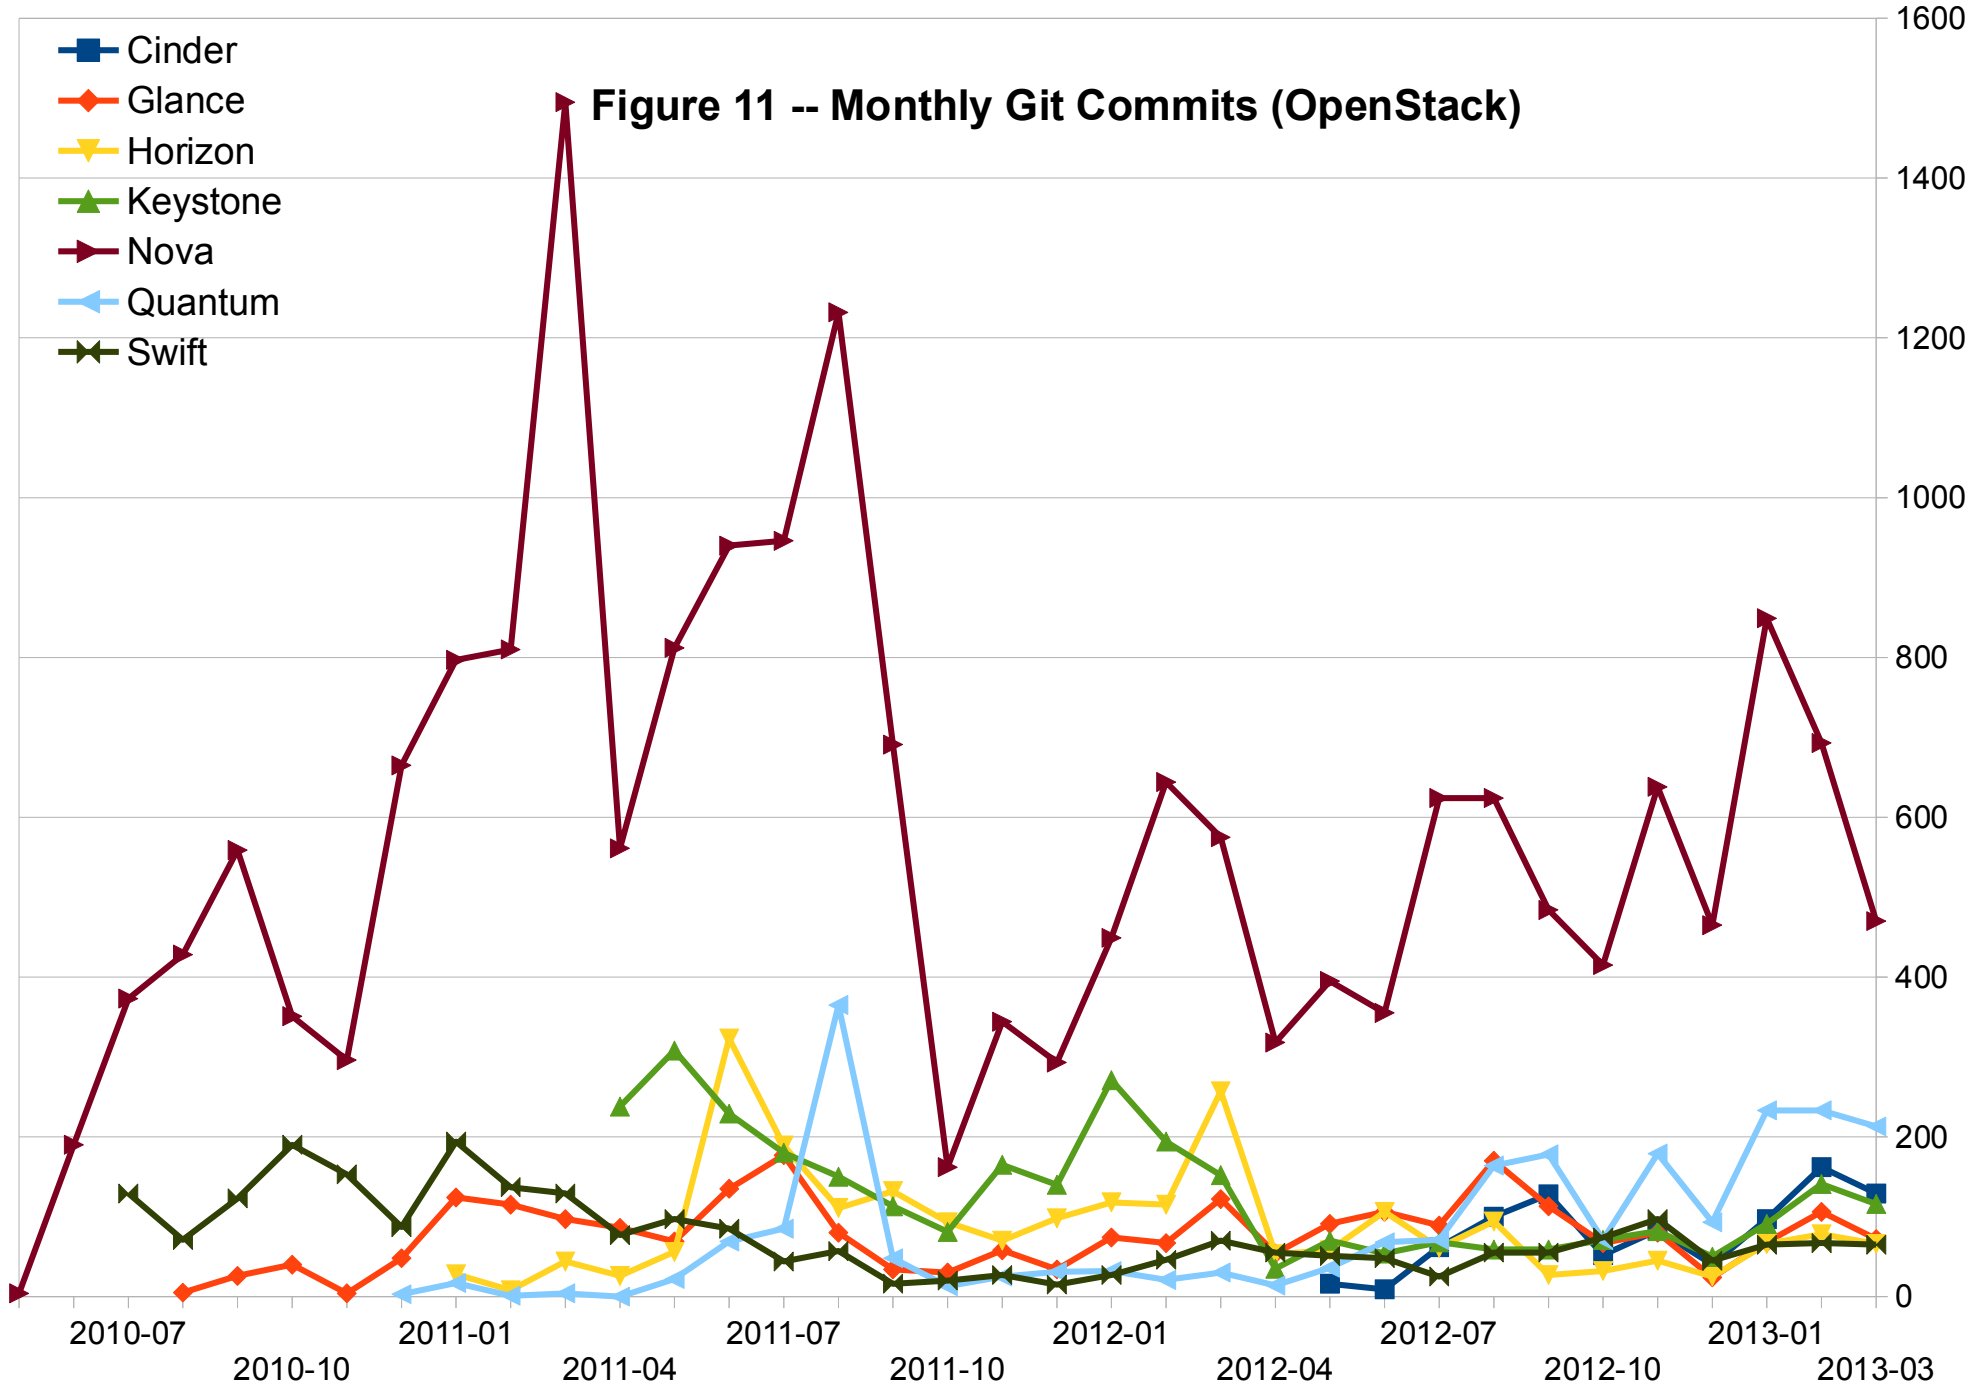

Git Data Source

- OpenStack
 - <https://github.com/openstack/quantum.git>
 - <https://github.com/openstack/keystone.git>
 - <https://github.com/openstack/glance.git>
 - <https://github.com/openstack/horizon.git>
 - <https://github.com/openstack/swift.git>
 - <https://github.com/openstack/cinder.git>
 - <https://github.com/openstack/nova.git>
- OpenNebula
 - <https://github.com/OpenNebula/one.git>
- Eucalyptus
 - <https://github.com/eucalyptus/eucalyptus.git>
- CloudStack
 - <https://github.com/apache/incubator-cloudstack.git>

Figure 10 -- Monthly Git Commits

Figure 11 -- Monthly Git Commits (OpenStack)

Figure 12 -- Monthly Git Contributors

Figure 13 -- Monthly Git Contributors (OpenStack)

Figure 14 -- Monthly Git Domains

Figure 15 -- Monthly Git Domains (OpenStack)