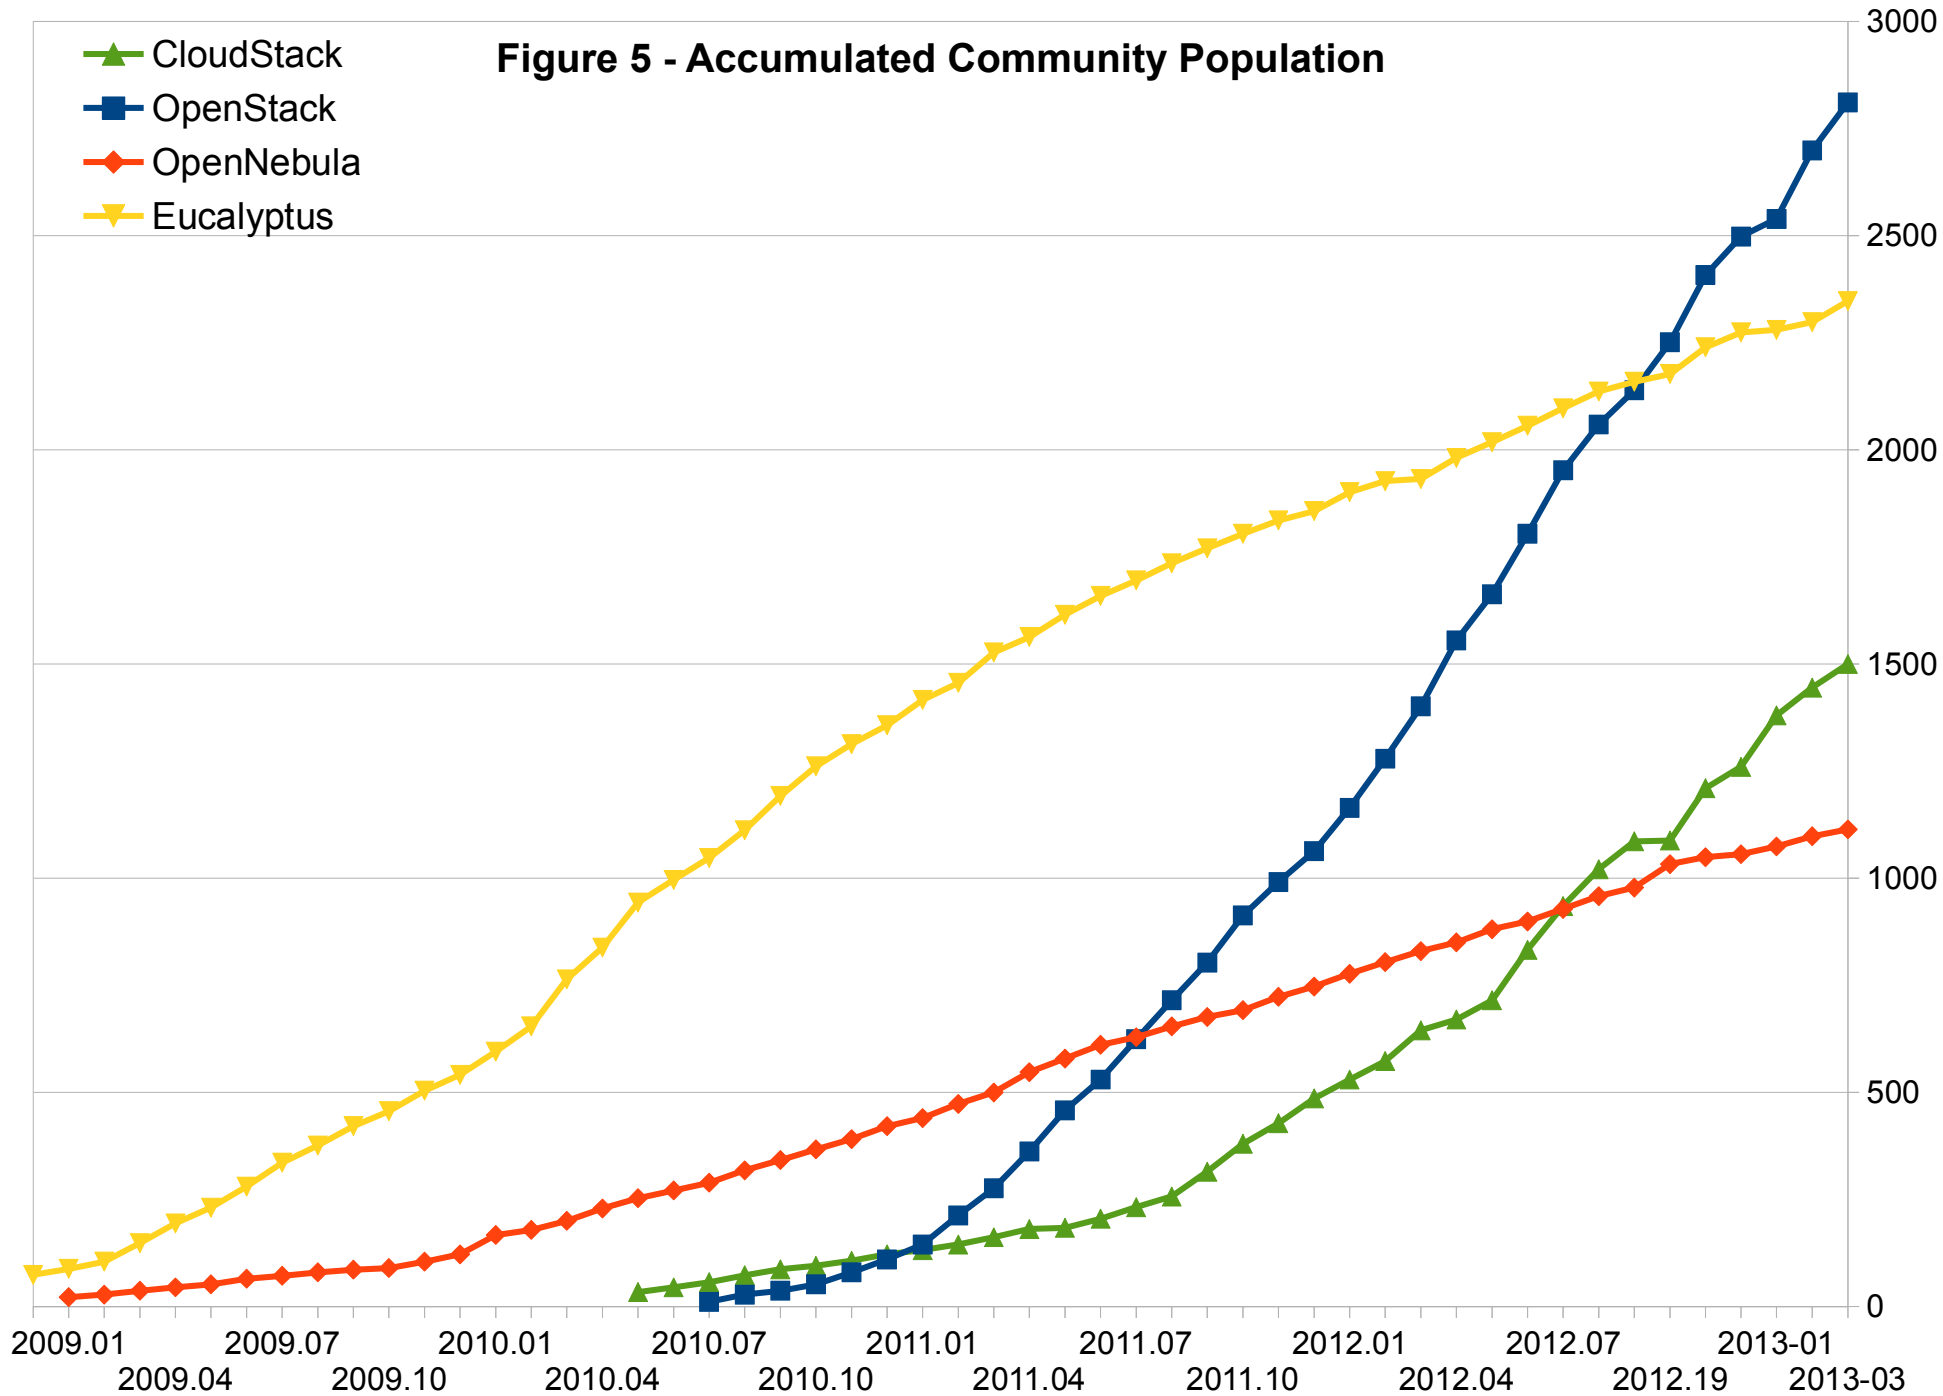

Figure 1 - Monthly Number of Threads

Figure 2 - Monthly Number of Messages

Figure 3 - Monthly Participation Ratio

Figure 4 - Monthly Number of Participants

Figure 5 - Accumulated Community Population

Figure 6 - Monthly Population Growth

Figure 7 - Monthly Participants vs New Members

Figure 8 - Active Community Population

Figure 9 – Community Activeness Index

Computing the Reference Data Set

	OpenStack	OpenNebula	Eucalyptus	CloudStack	Average
Monthly Messages	2697	313	1064	2731	1701
Participation Ratio	3.15	2.85	3.63	4.13	3.44
Quarterly Population	679	112	170	339	325
Monthly Population	541	66	150	245	250