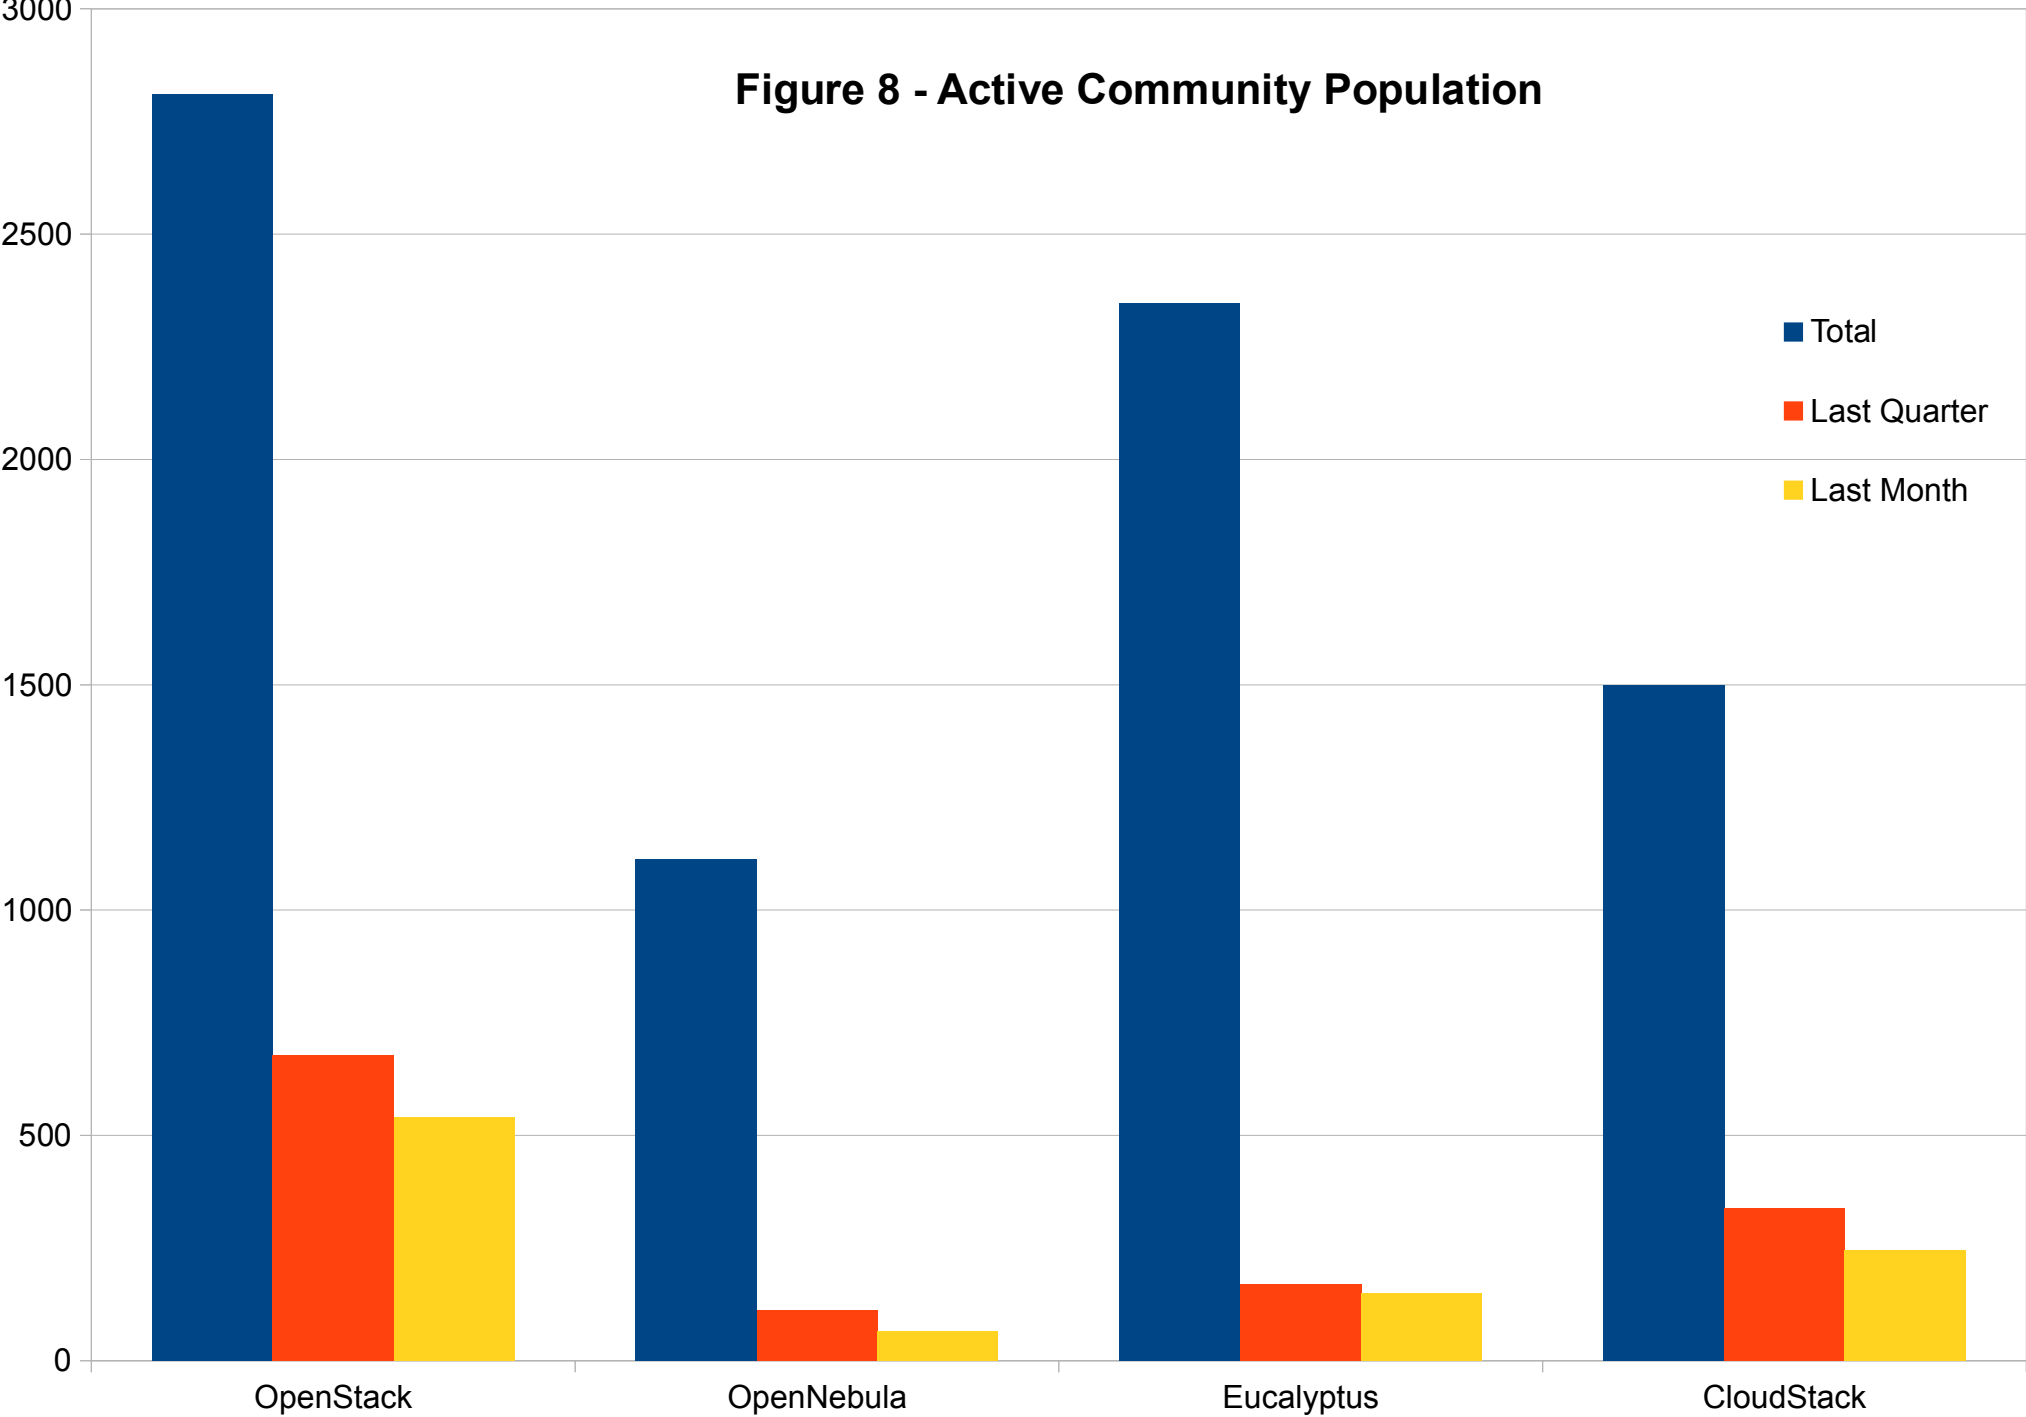

Figure 1 - Monthly Number of Threads

Figure 2 - Monthly Number of Messages

Figure 3 - Monthly Participation Ratio

Figure 4 - Monthly Number of Participants

Figure 5 - Accumulated Community Population

Figure 6 - Monthly Population Growth

Figure 7 - Monthly Participants vs New Members

Figure 8 - Active Community Population

Figure 9 – Community Activeness Index

Computing the Reference Data Set

	OpenStack	OpenNebula	Eucalyptus	CloudStack	Average
Monthly Messages	2697	313	1064	2731	1701
Participation Ratio	3.15	2.85	3.63	4.13	3.44
Quarterly Population	679	112	170	339	325
Monthly Population	541	66	150	245	250

Computing the Activeness Index

	Relative Monthly Messages	Relative Participation Ratio	Relative Quarter Population	Relative Monthly Population	Activeness Index
OpenStack	1.58	0.91	2.09	2.16	6.75
OpenNebula	0.18	0.83	0.34	0.26	1.62
Eucalyptus	0.63	1.06	0.52	0.60	2.80
CloudStack	1.61	1.20	1.04	0.98	4.83