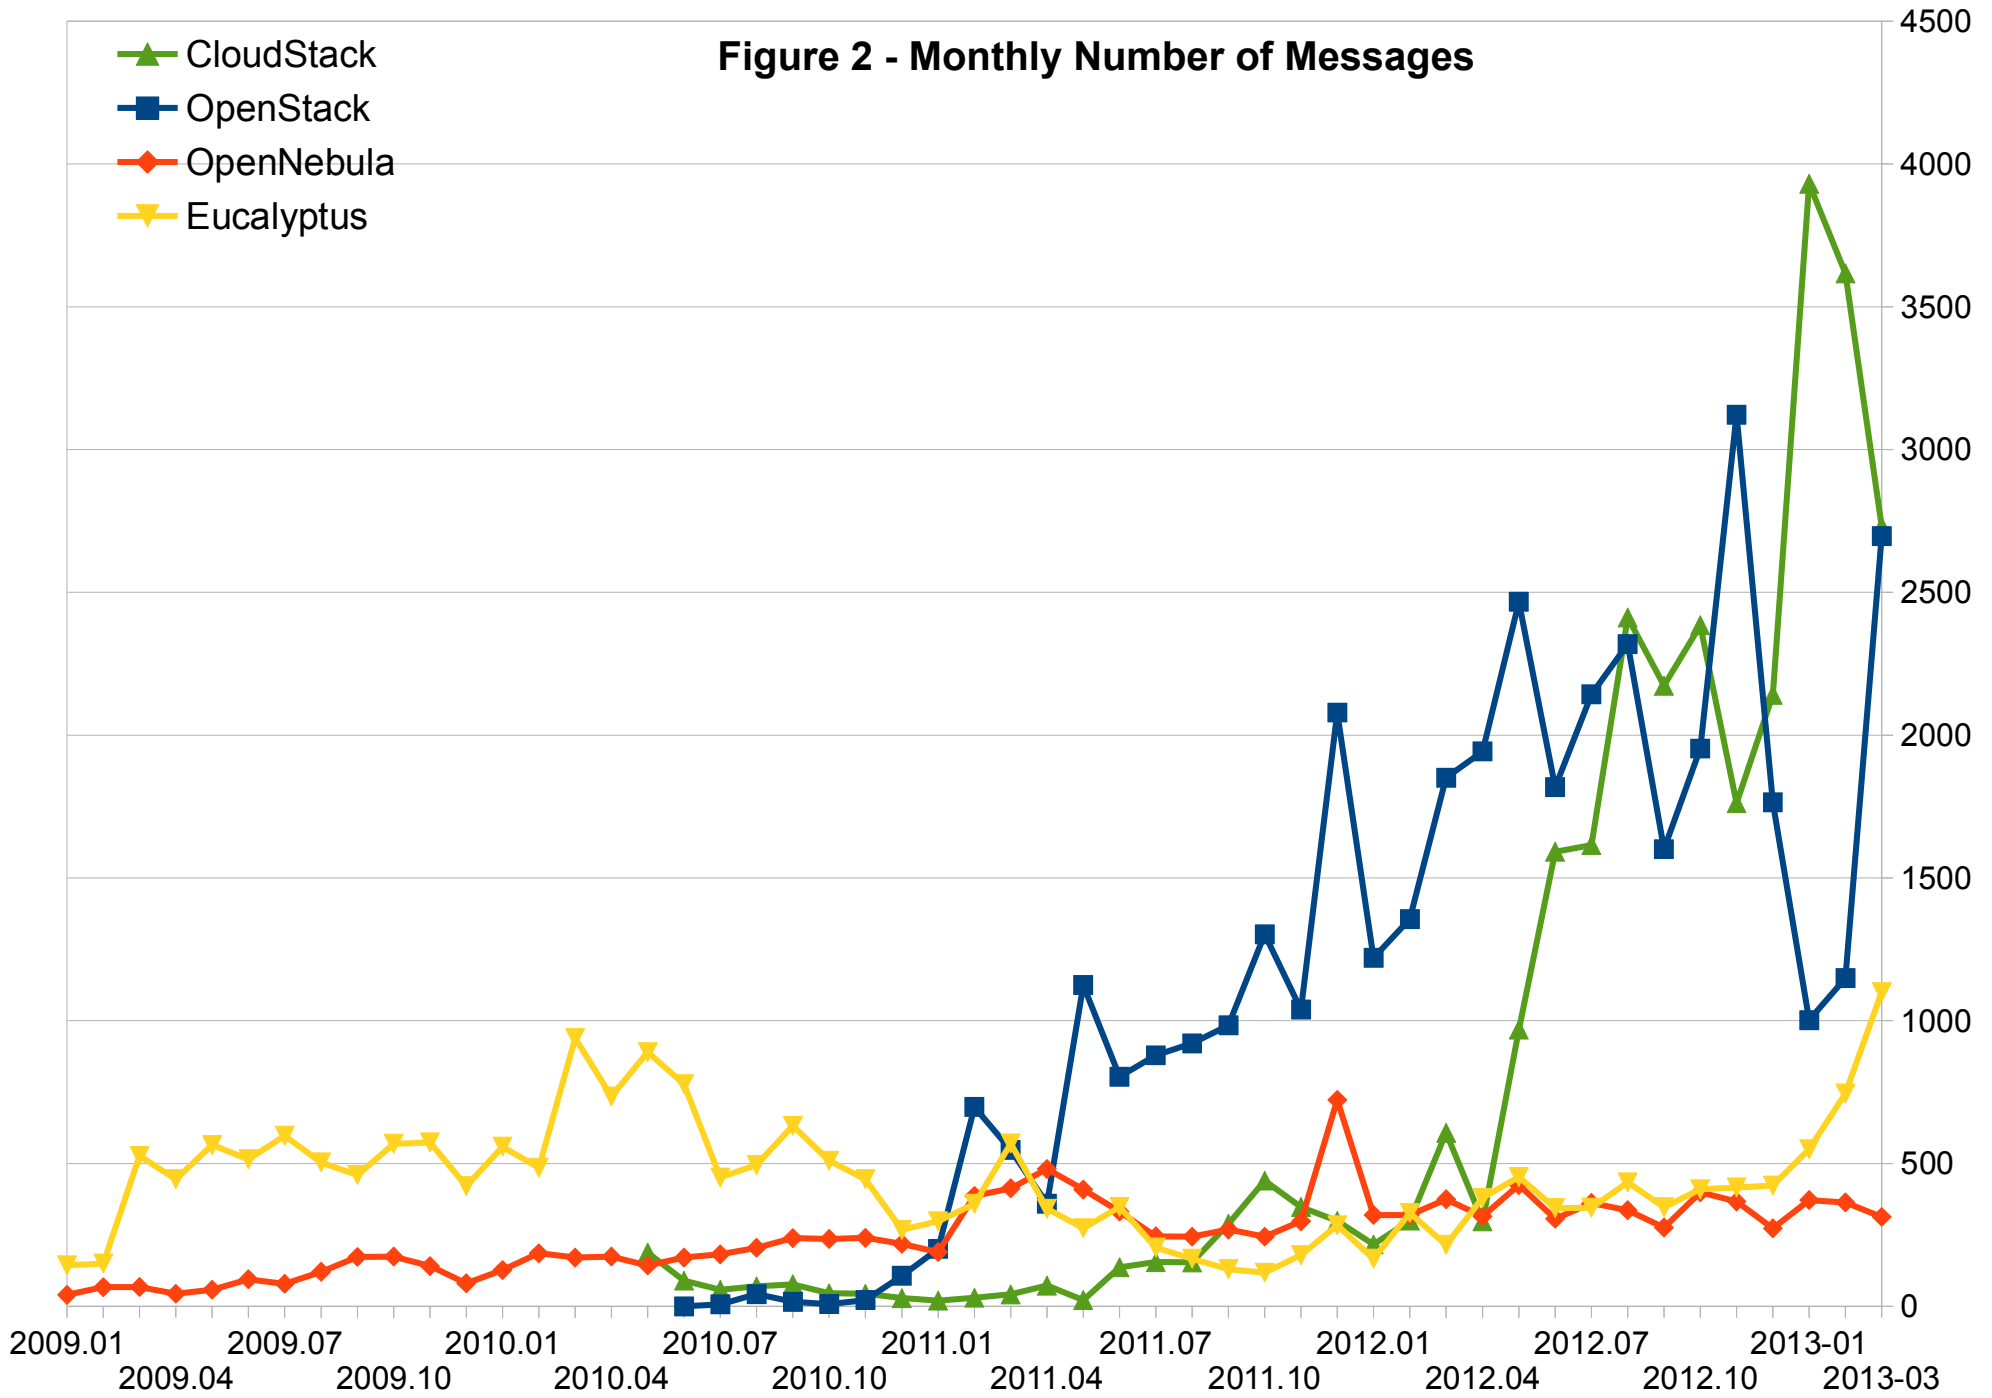

Figure 1 - Monthly Number of Threads

Figure 2 - Monthly Number of Messages

Figure 3 - Monthly Participation Ratio

Figure 4 - Monthly Number of Participants

Figure 5 - Accumulated Community Population

Figure 6 - Monthly Population Growth

Figure 7 - Monthly Participants vs New Members

Figure 8 - Active Community Population

Figure 9 – Community Activeness Index

Computing the Reference Data Set

	OpenStack	OpenNebula	Eucalyptus	CloudStack	Average
Monthly Messages	2697	313	1064	2731	1701
Participation Ratio	3.15	2.85	3.63	4.13	3.44
Quarterly Population	679	112	170	339	325
Monthly Population	541	66	150	245	250