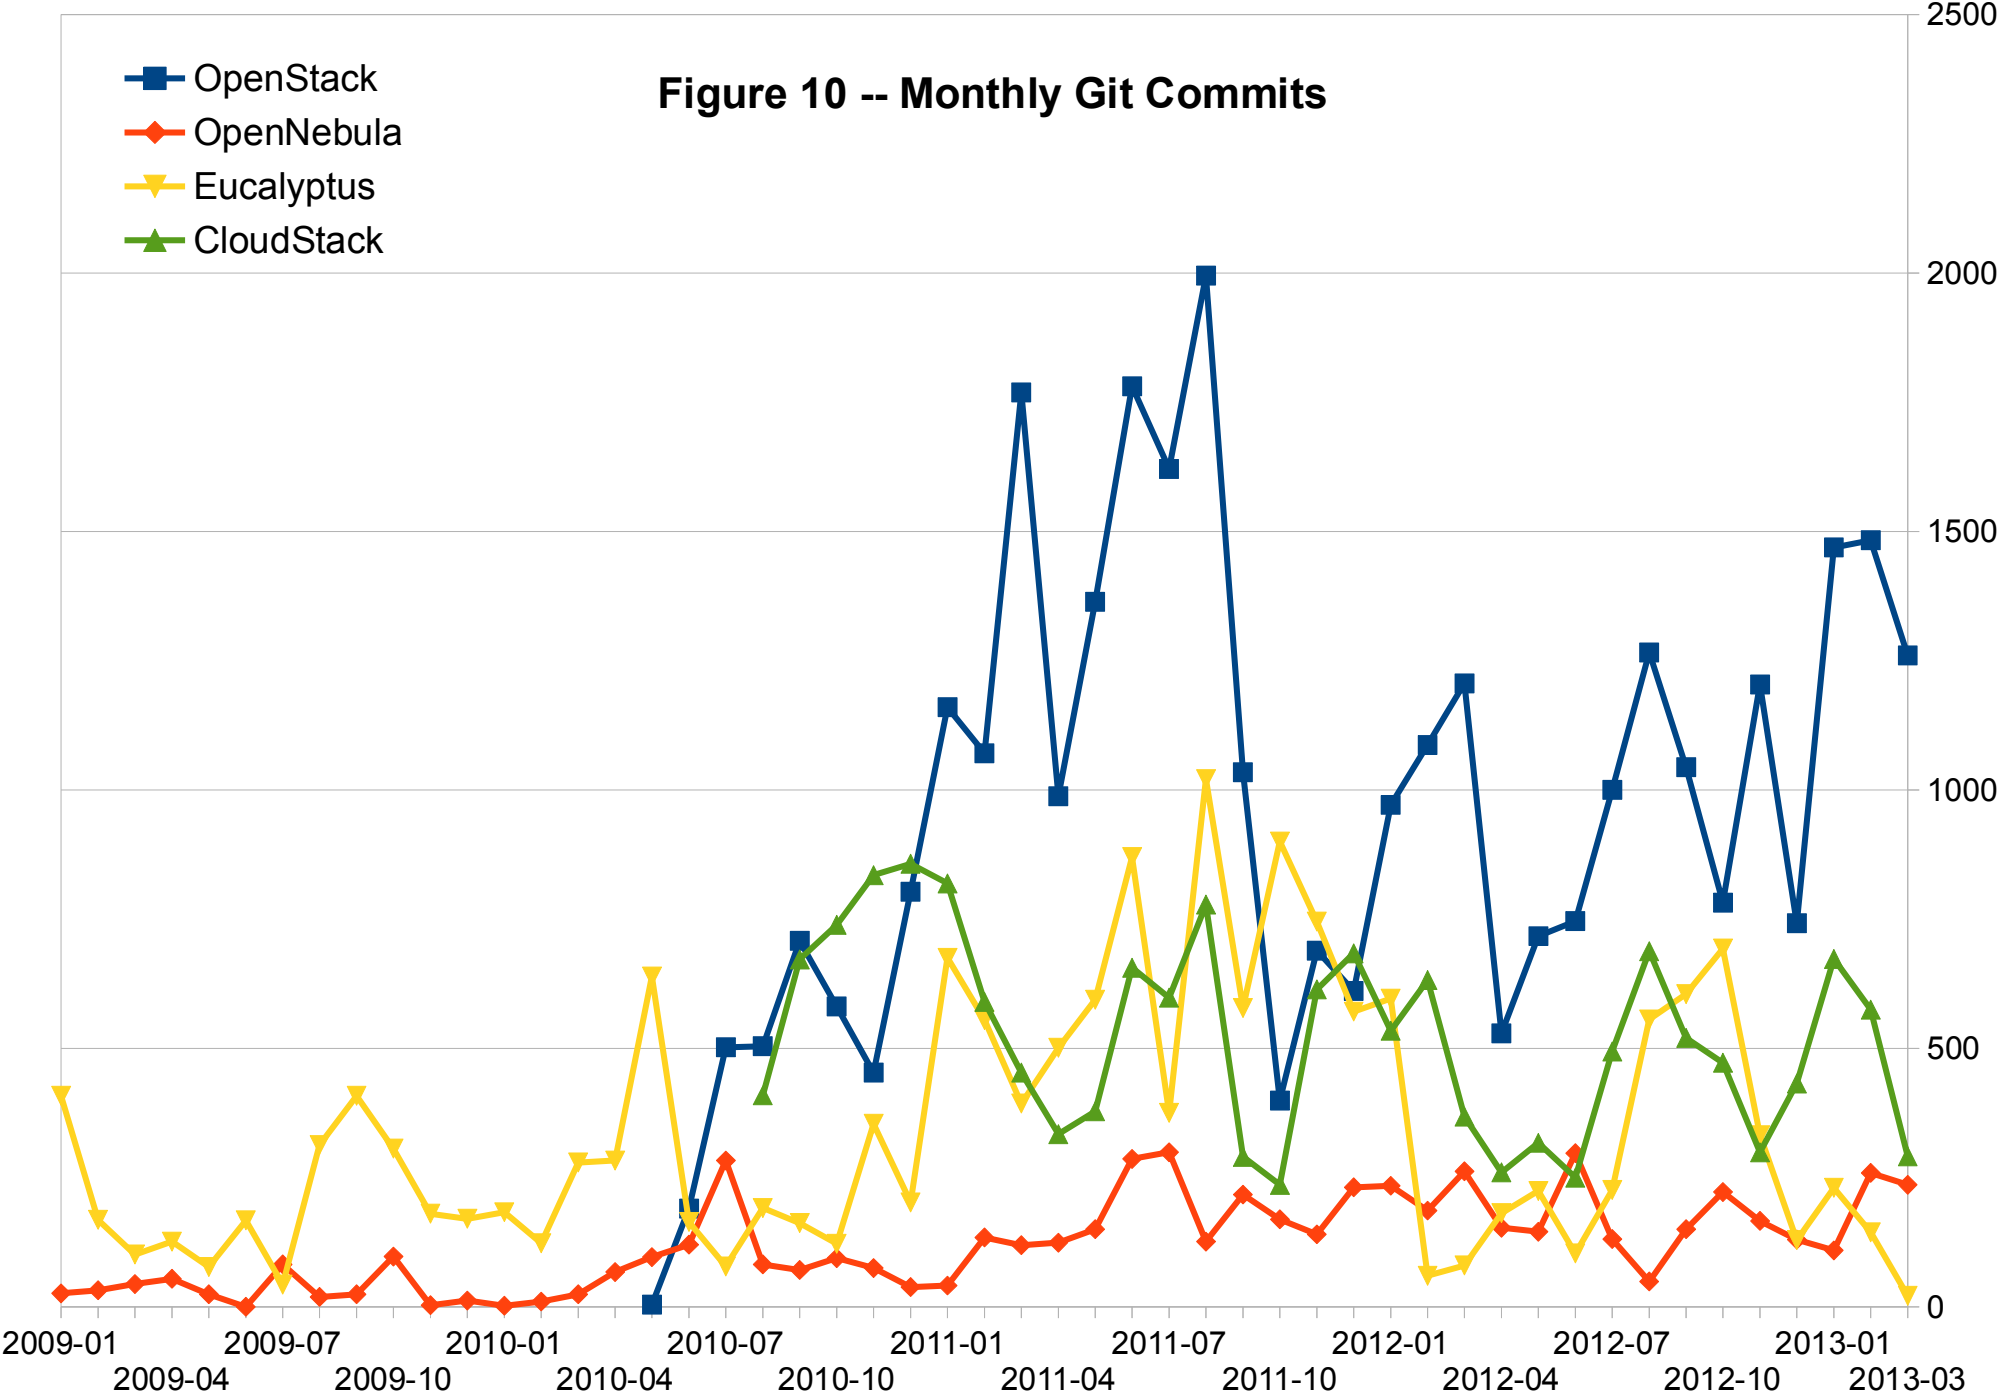

Git Data Source

- OpenStack
 - <https://github.com/openstack/quantum.git>
 - <https://github.com/openstack/keystone.git>
 - <https://github.com/openstack/glance.git>
 - <https://github.com/openstack/horizon.git>
 - <https://github.com/openstack/swift.git>
 - <https://github.com/openstack/cinder.git>
 - <https://github.com/openstack/nova.git>
- OpenNebula
 - <https://github.com/OpenNebula/one.git>
- Eucalyptus
 - <https://github.com/eucalyptus/eucalyptus.git>
- CloudStack
 - <https://github.com/apache/incubator-cloudstack.git>

Figure 10 -- Monthly Git Commits

Figure 11 -- Monthly Git Commits (OpenStack)

Figure 12 -- Monthly Git Contributors

Figure 13 -- Monthly Git Contributors (OpenStack)

Figure 14 -- Monthly Git Domains

Figure 15 -- Monthly Git Domains (OpenStack)