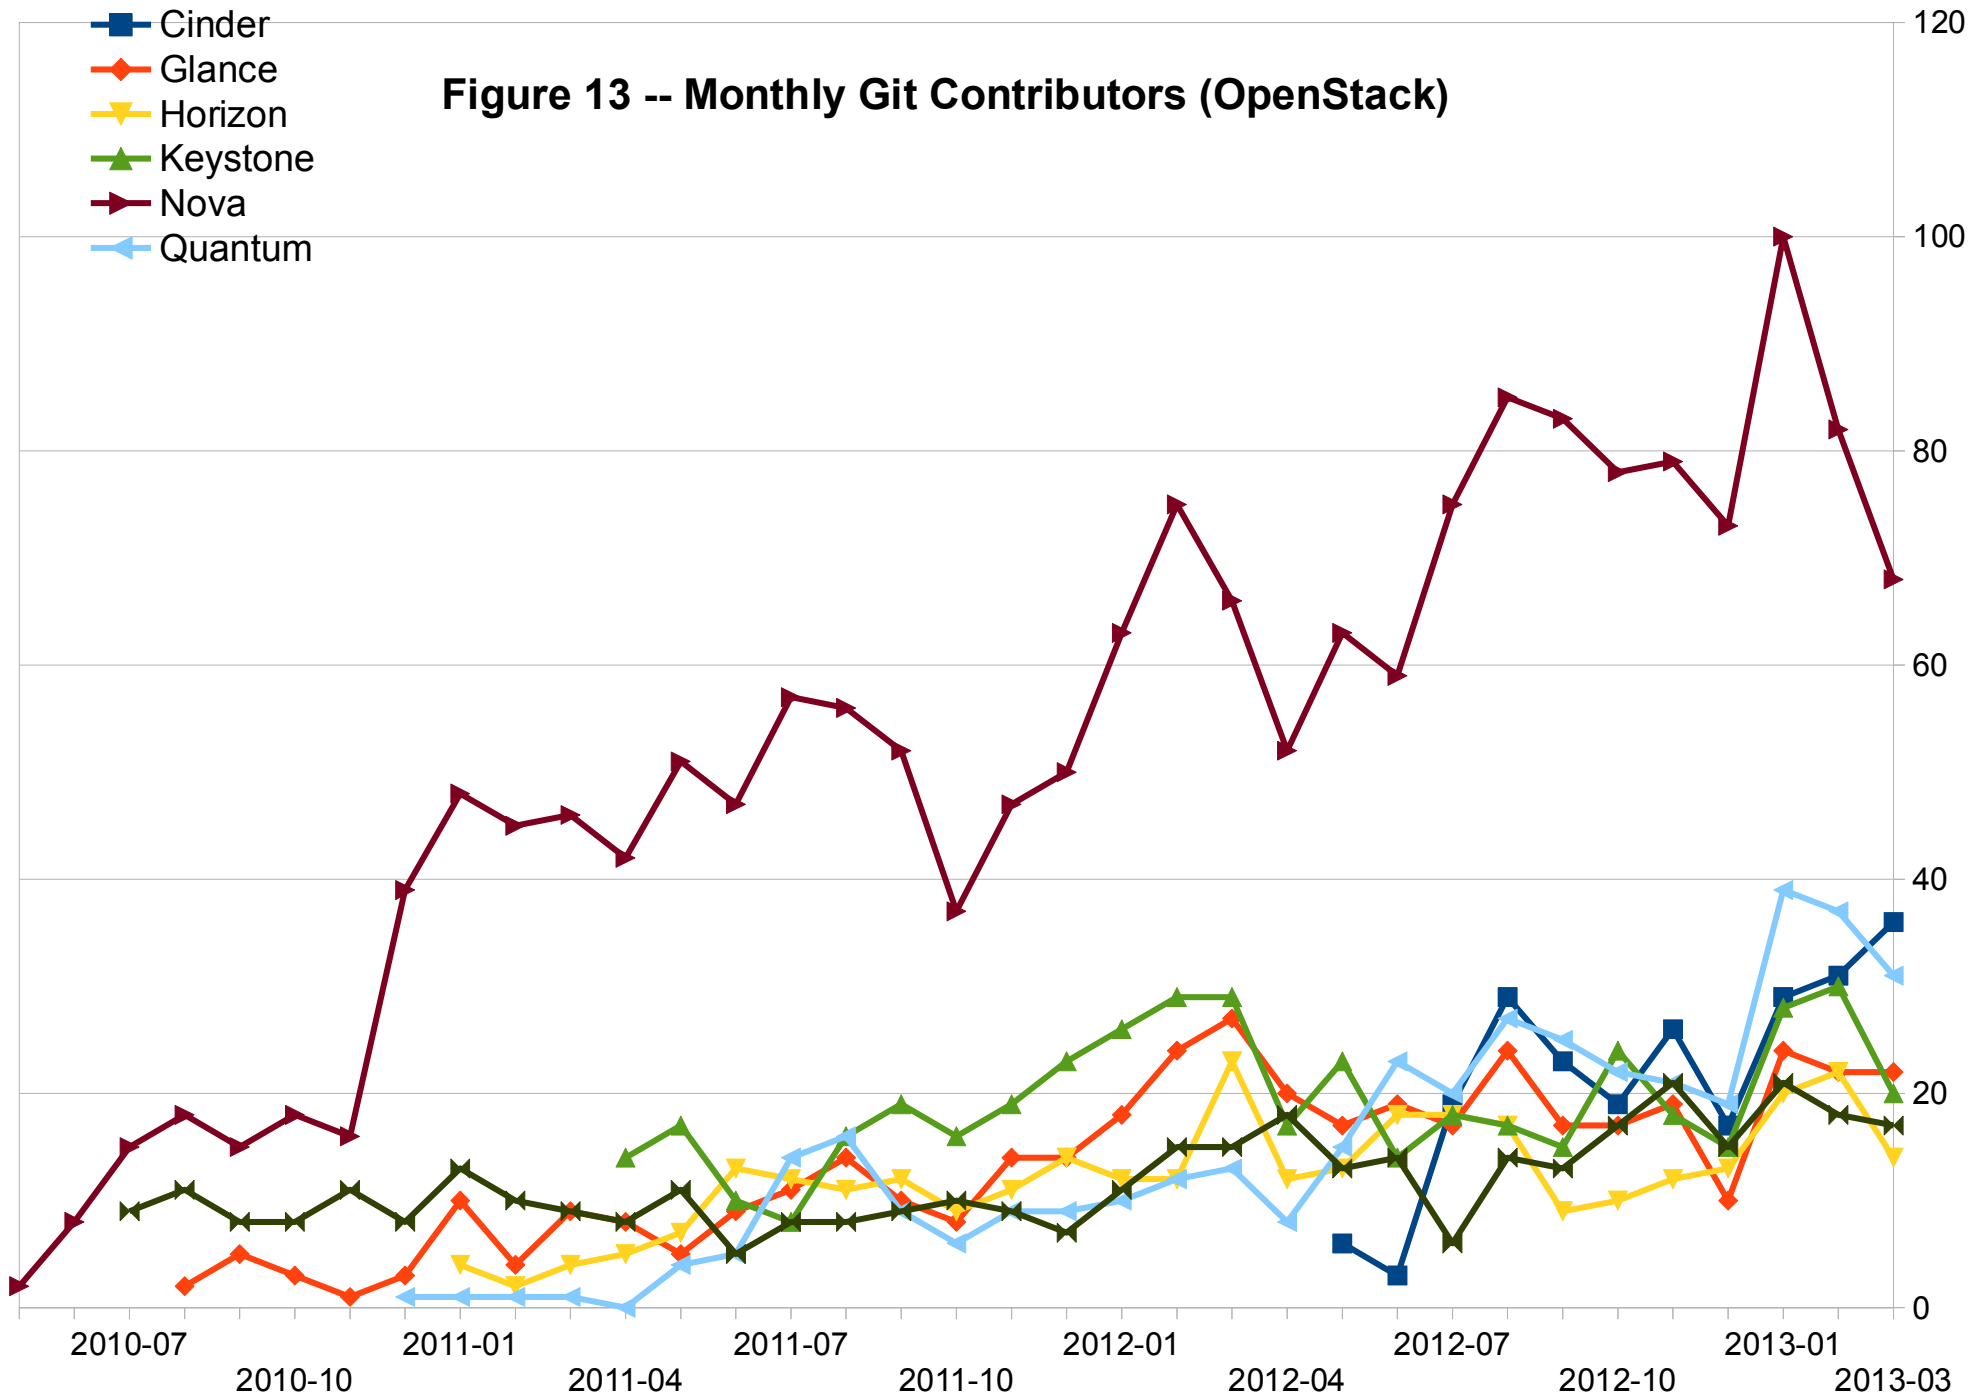

Git Data Source

- OpenStack
 - <https://github.com/openstack/quantum.git>
 - <https://github.com/openstack/keystone.git>
 - <https://github.com/openstack/glance.git>
 - <https://github.com/openstack/horizon.git>
 - <https://github.com/openstack/swift.git>
 - <https://github.com/openstack/cinder.git>
 - <https://github.com/openstack/nova.git>
- OpenNebula
 - <https://github.com/OpenNebula/one.git>
- Eucalyptus
 - <https://github.com/eucalyptus/eucalyptus.git>
- CloudStack
 - <https://github.com/apache/incubator-cloudstack.git>

Figure 10 -- Monthly Git Commits

Figure 11 -- Monthly Git Commits (OpenStack)

Figure 12 -- Monthly Git Contributors

Figure 13 -- Monthly Git Contributors (OpenStack)

Figure 14 -- Monthly Git Domains

Figure 15 -- Monthly Git Domains (OpenStack)