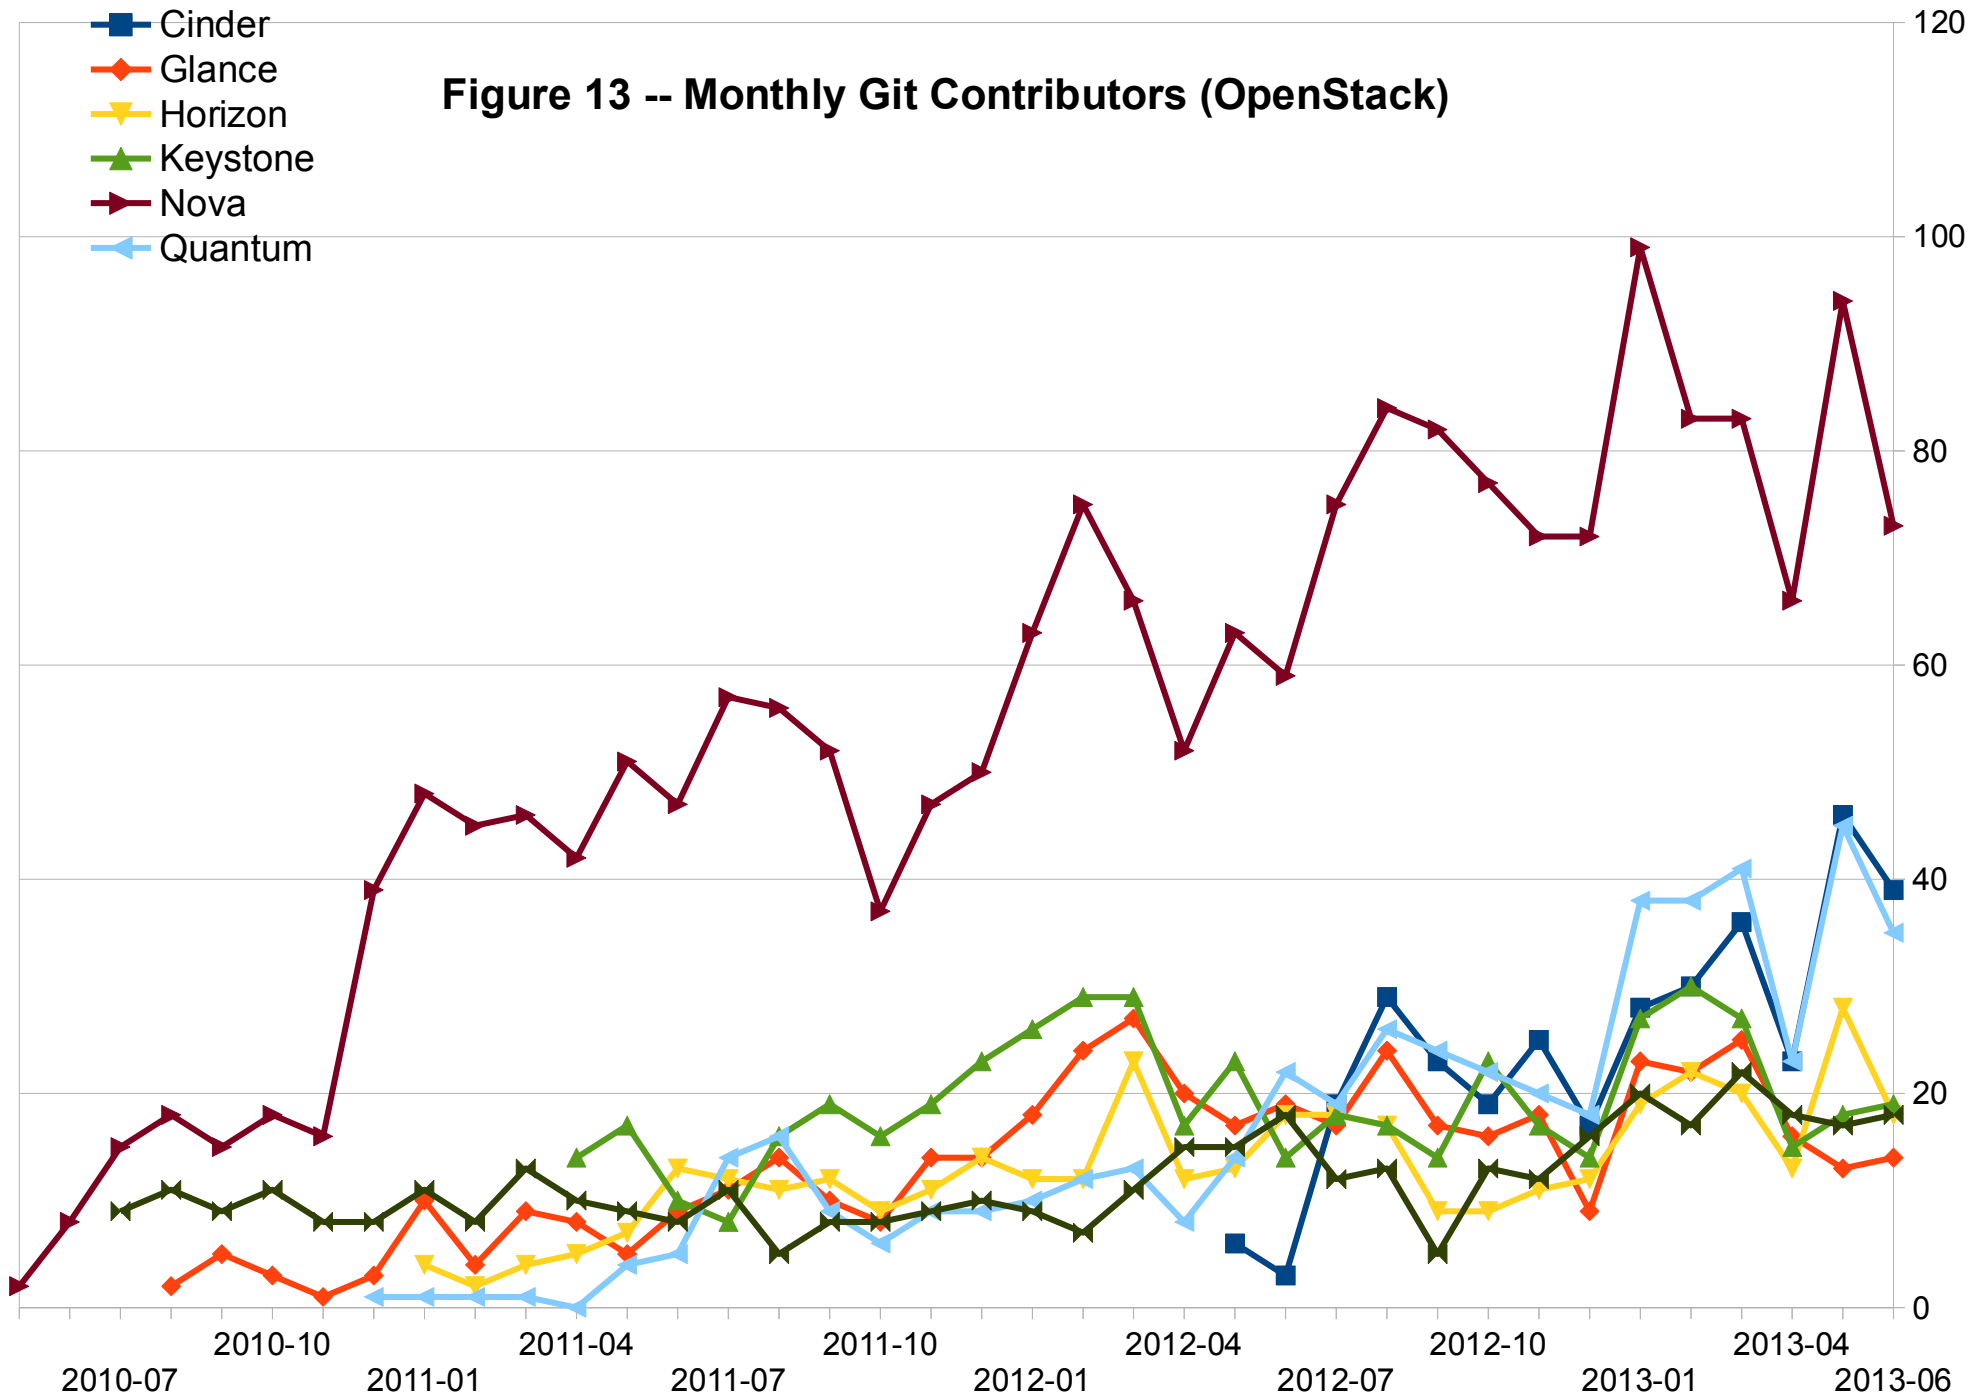

Git Data Source

- OpenStack
 - <https://github.com/openstack/quantum.git>
 - <https://github.com/openstack/keystone.git>
 - <https://github.com/openstack/glance.git>
 - <https://github.com/openstack/horizon.git>
 - <https://github.com/openstack/swift.git>
 - <https://github.com/openstack/cinder.git>
 - <https://github.com/openstack/nova.git>
- OpenNebula
 - <https://git.opennebula.org/one.git>
- Eucalyptus
 - <https://github.com/eucalyptus/eucalyptus.git>
- CloudStack
 - <https://git-wip-us.apache.org/repos/asf/cloudstack.git>

Figure 10 -- Monthly Git Commits

Figure 11 -- Monthly Git Commits (OpenStack)

Figure 12 -- Monthly Git Contributors

Figure 13 -- Monthly Git Contributors (OpenStack)

Figure 14 -- Monthly Git Domains

Figure 15 -- Monthly Git Domains (OpenStack)