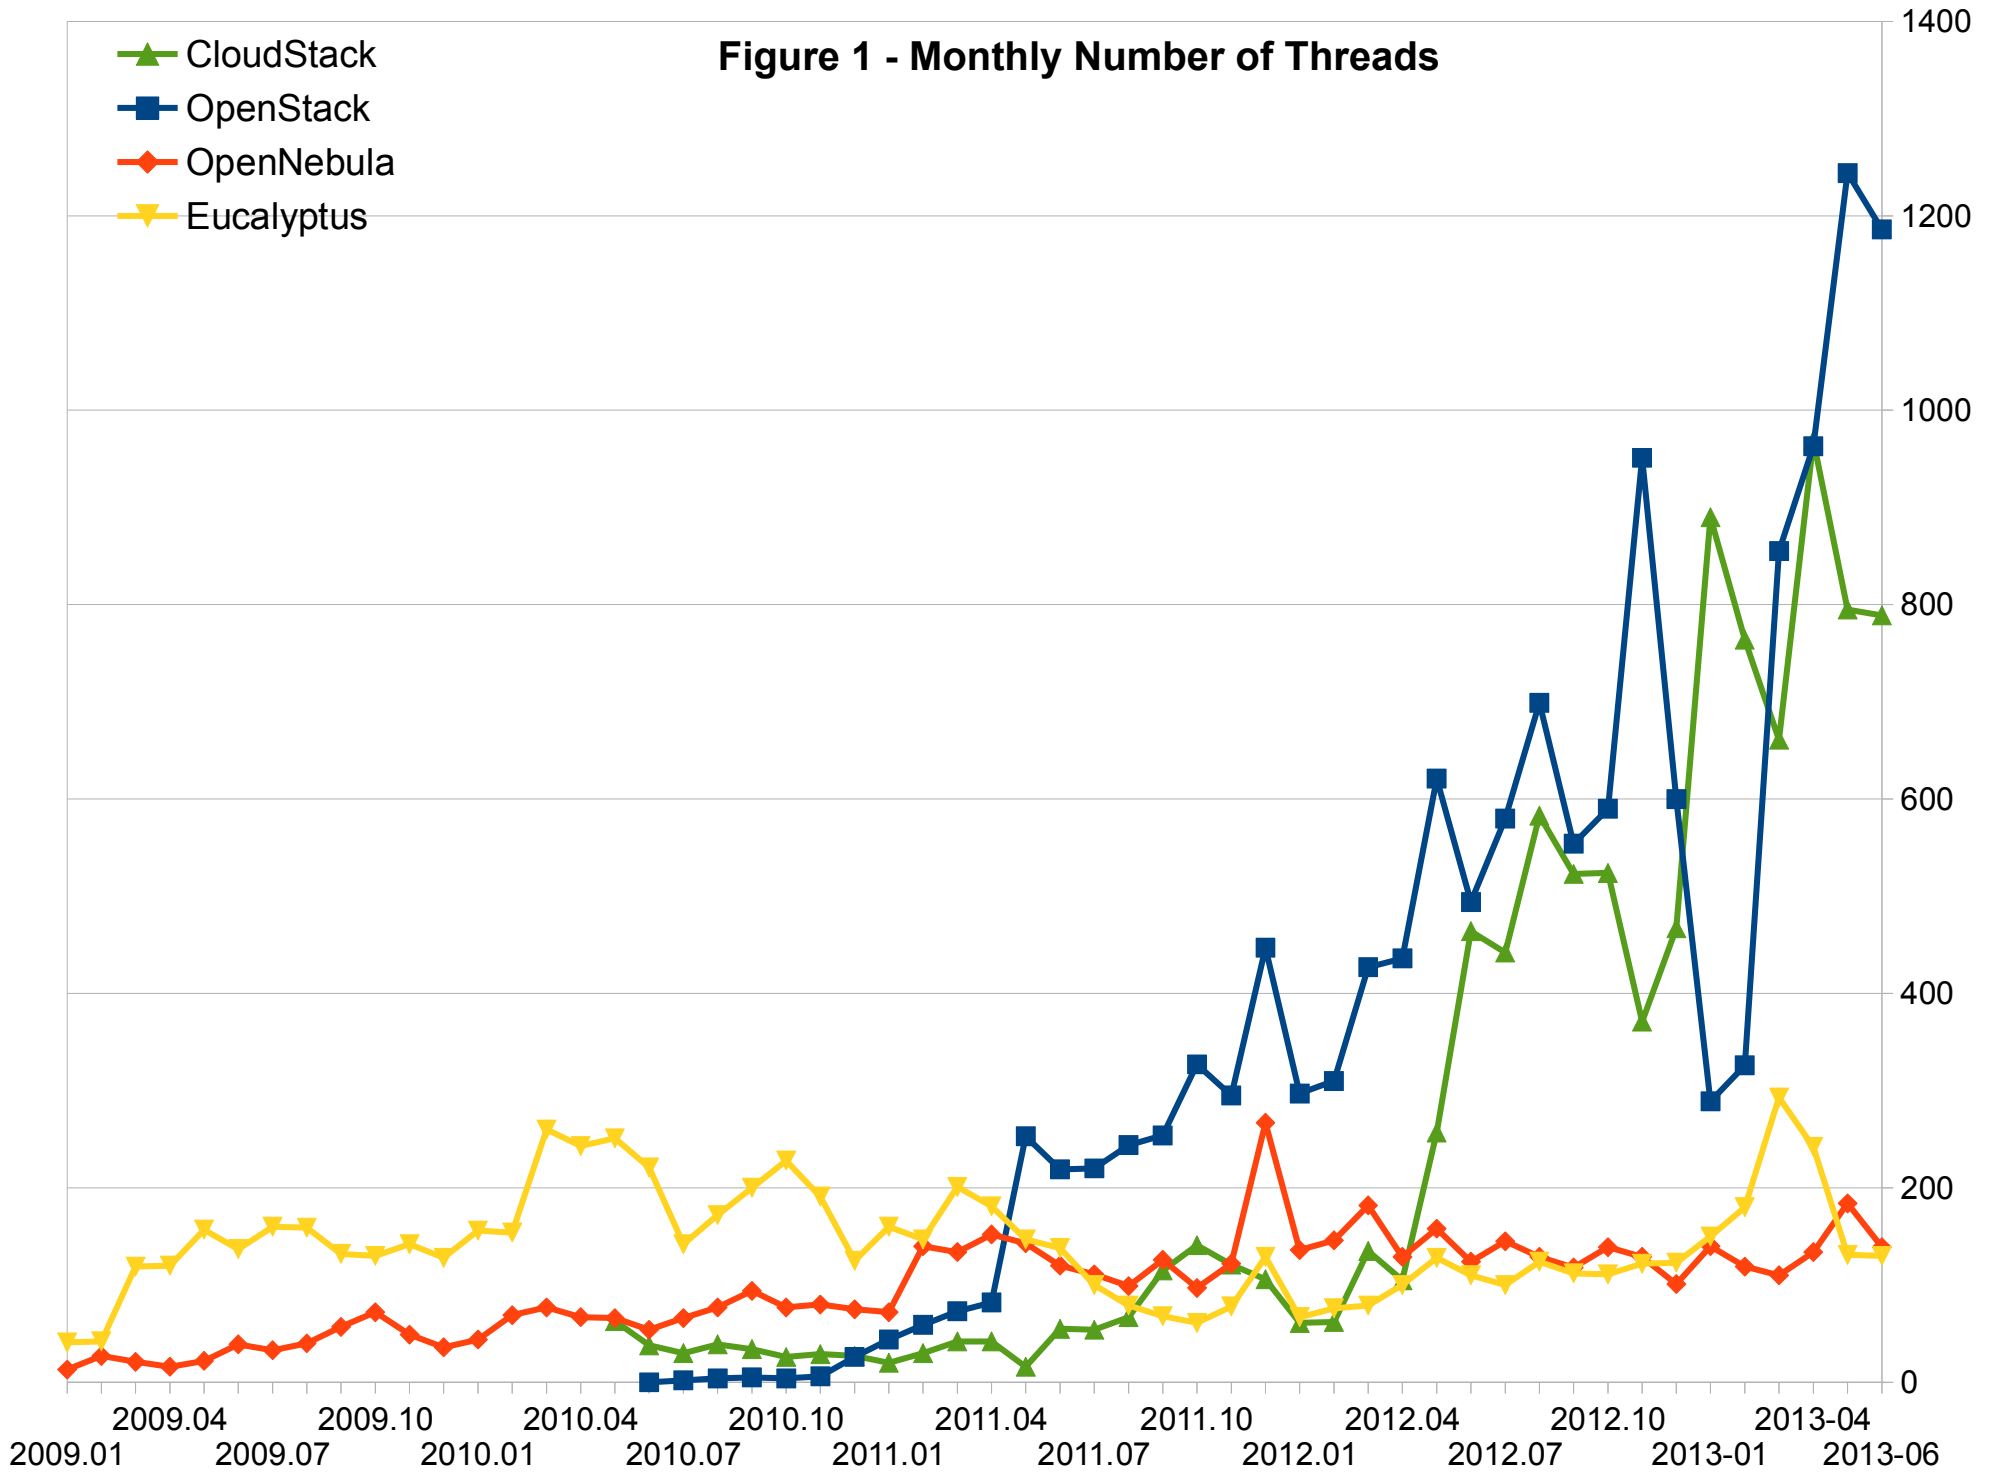

Figure 1 - Monthly Number of Threads

Figure 2 - Monthly Number of Messages

Figure 3 - Monthly Participation Ratio

Figure 4 - Monthly Number of Participants

Figure 5 - Accumulated Community Population

Figure 6 - Monthly Population Growth

Figure 7 - Monthly Participants vs New Members

Figure 8 - Active Community Population

Figure 9 – Community Activeness Index

Computing the Reference Data Set

	OpenStack	OpenNebula	Eucalyptus	CloudStack	Average
Monthly Messages	3289	318	434	2913	1738
Participation Ratio	2.77	2.29	3.34	3.69	3.02
Quarterly Population	1657	146	171	539	628
Monthly Population	817	73	120	285	324