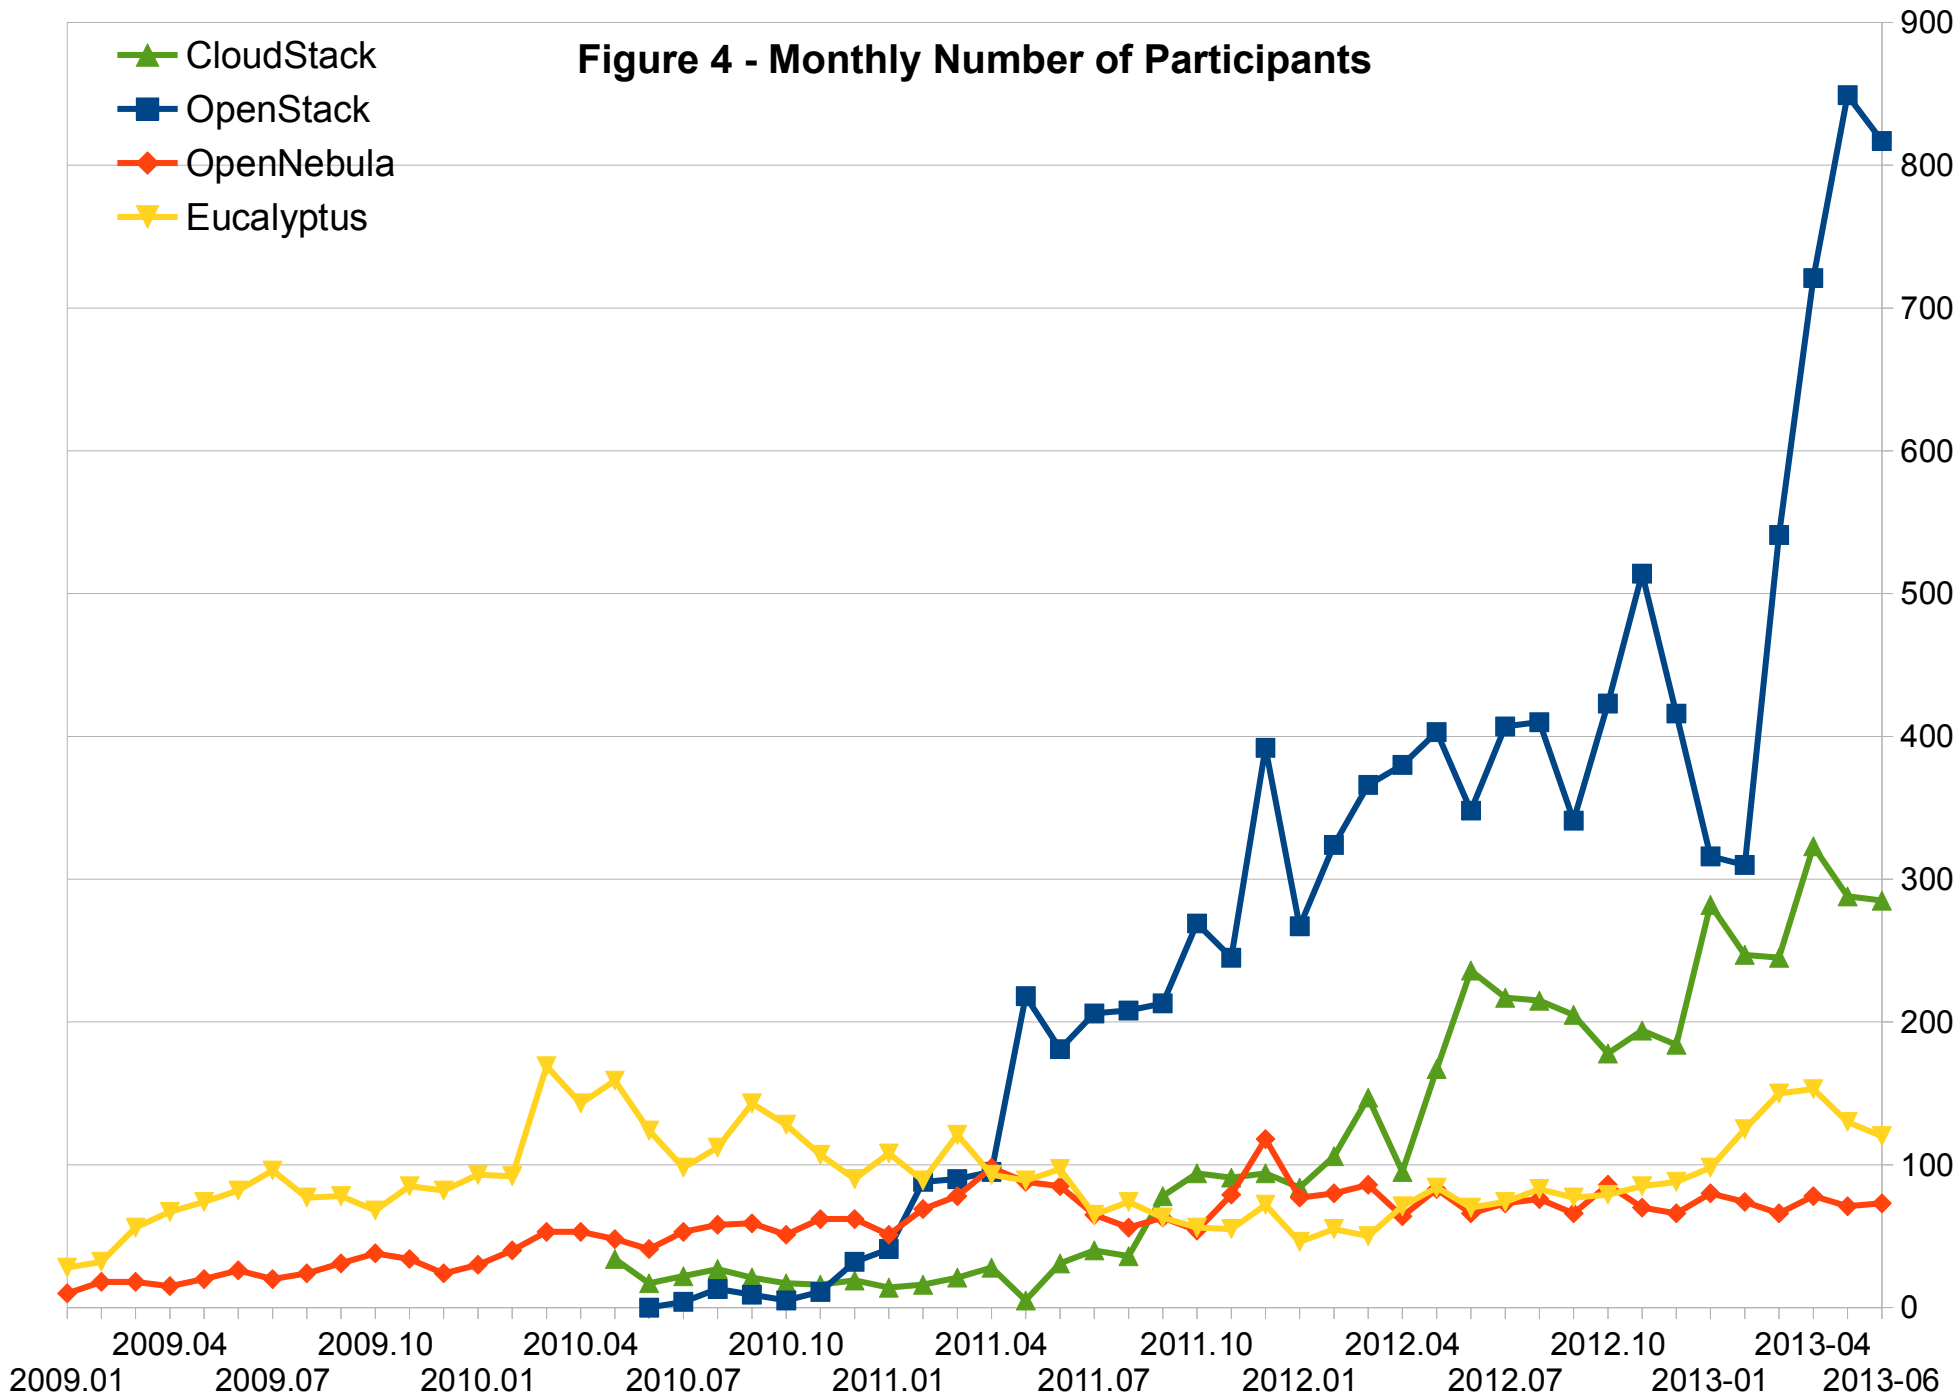

Figure 1 - Monthly Number of Threads

Figure 2 - Monthly Number of Messages

Figure 3 - Monthly Participation Ratio

Figure 4 - Monthly Number of Participants

Figure 5 - Accumulated Community Population

Figure 6 - Monthly Population Growth

Figure 7 - Monthly Participants vs New Members

Figure 8 - Active Community Population

Figure 9 – Community Activeness Index

Computing the Reference Data Set

	OpenStack	OpenNebula	Eucalyptus	CloudStack	Average
Monthly Messages	3289	318	434	2913	1738
Participation Ratio	2.77	2.29	3.34	3.69	3.02
Quarterly Population	1657	146	171	539	628
Monthly Population	817	73	120	285	324