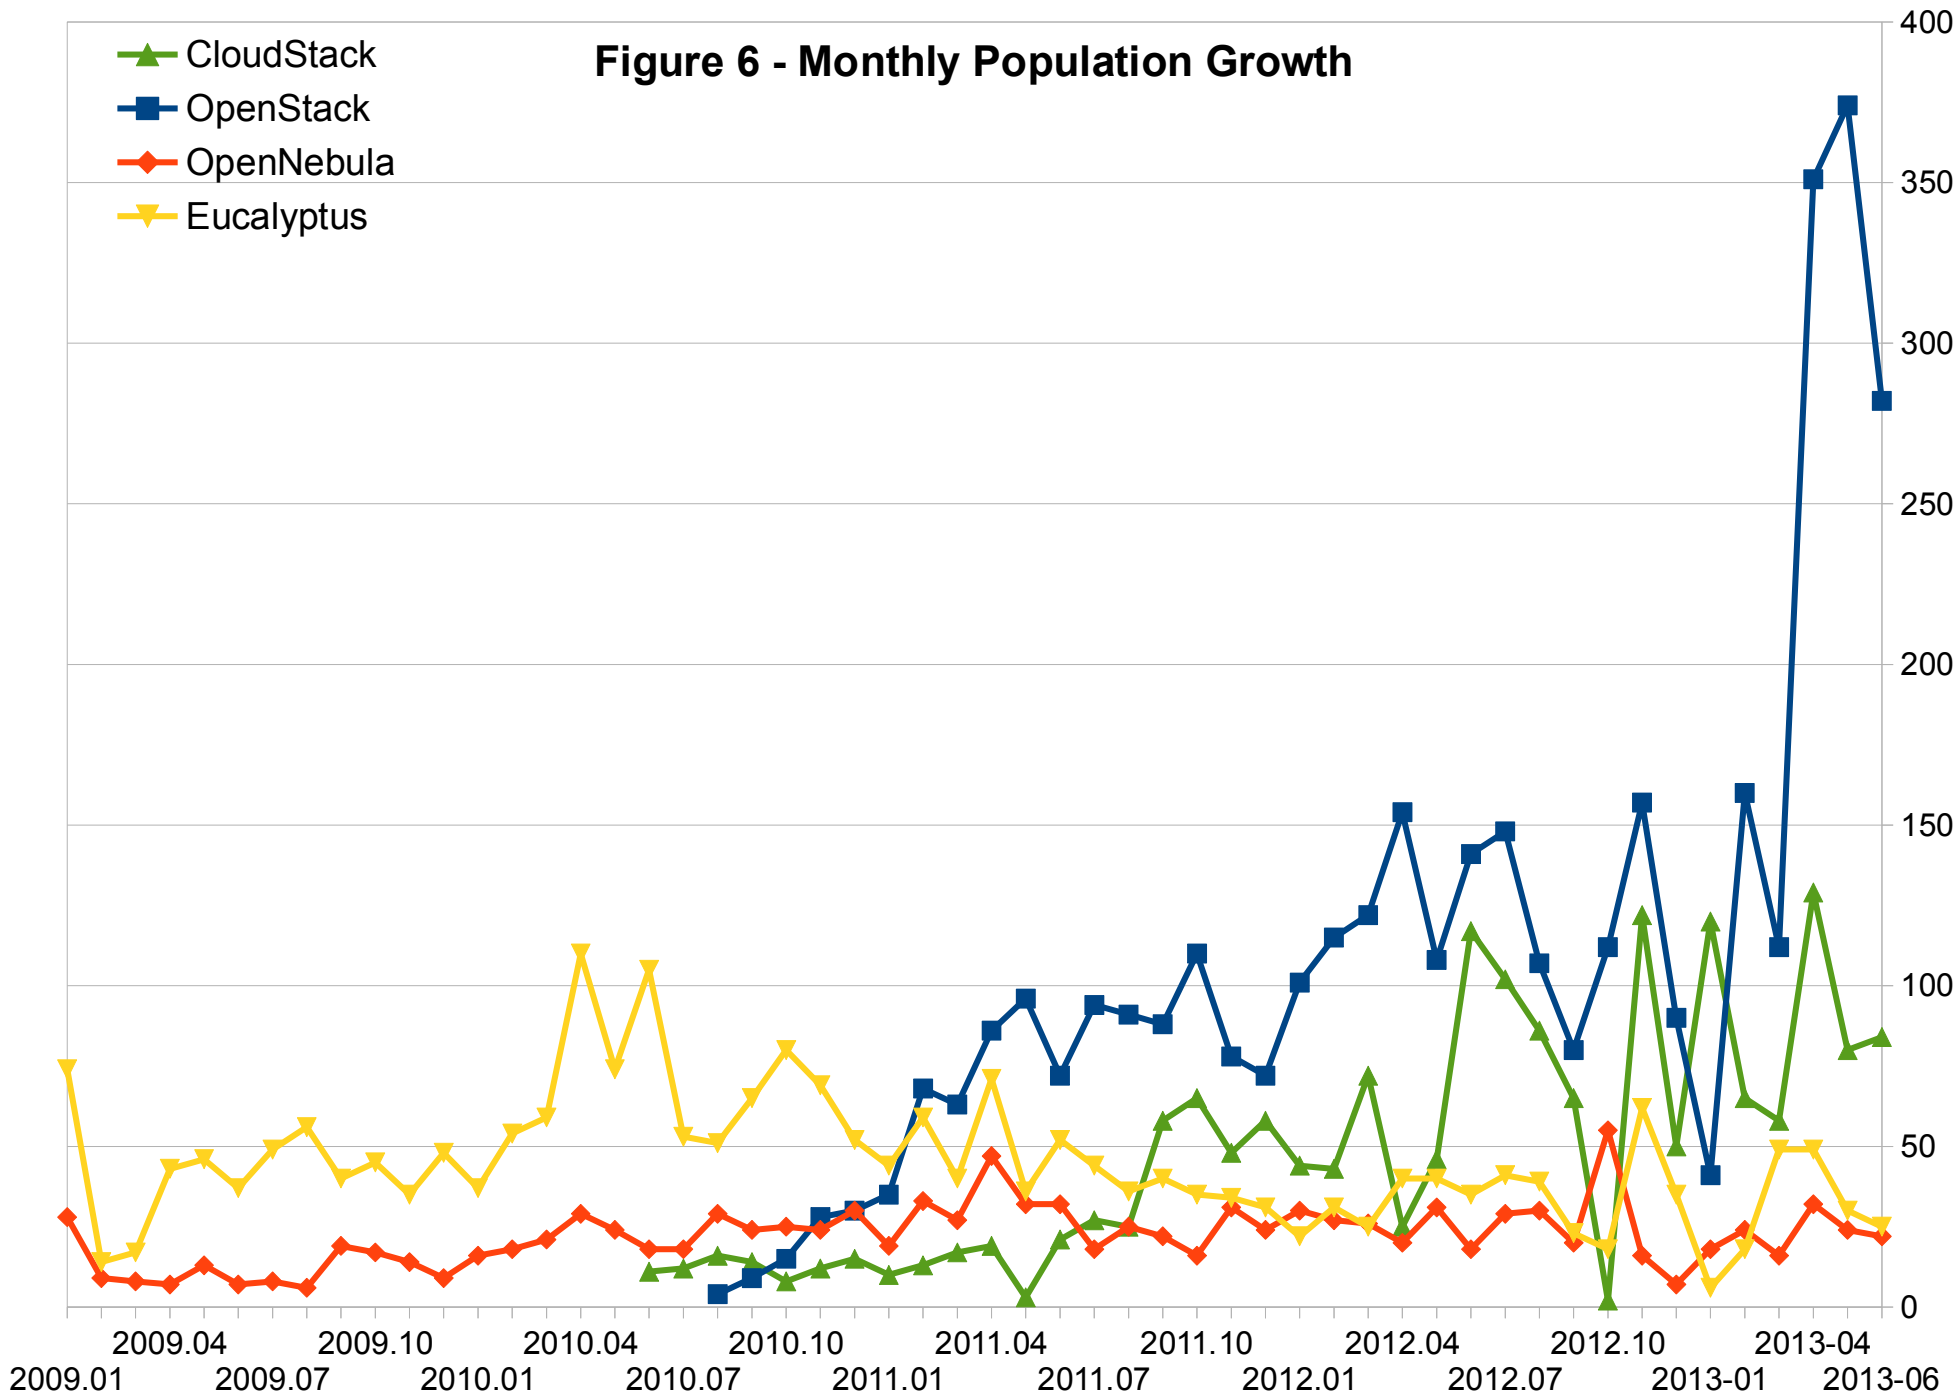

Figure 1 - Monthly Number of Threads

Figure 2 - Monthly Number of Messages

Figure 3 - Monthly Participation Ratio

Figure 4 - Monthly Number of Participants

Figure 5 - Accumulated Community Population

Figure 6 - Monthly Population Growth

Figure 7 - Monthly Participants vs New Members

Figure 8 - Active Community Population

Figure 9 – Community Activeness Index

Computing the Reference Data Set

	OpenStack	OpenNebula	Eucalyptus	CloudStack	Average
Monthly Messages	3289	318	434	2913	1738
Participation Ratio	2.77	2.29	3.34	3.69	3.02
Quarterly Population	1657	146	171	539	628
Monthly Population	817	73	120	285	324