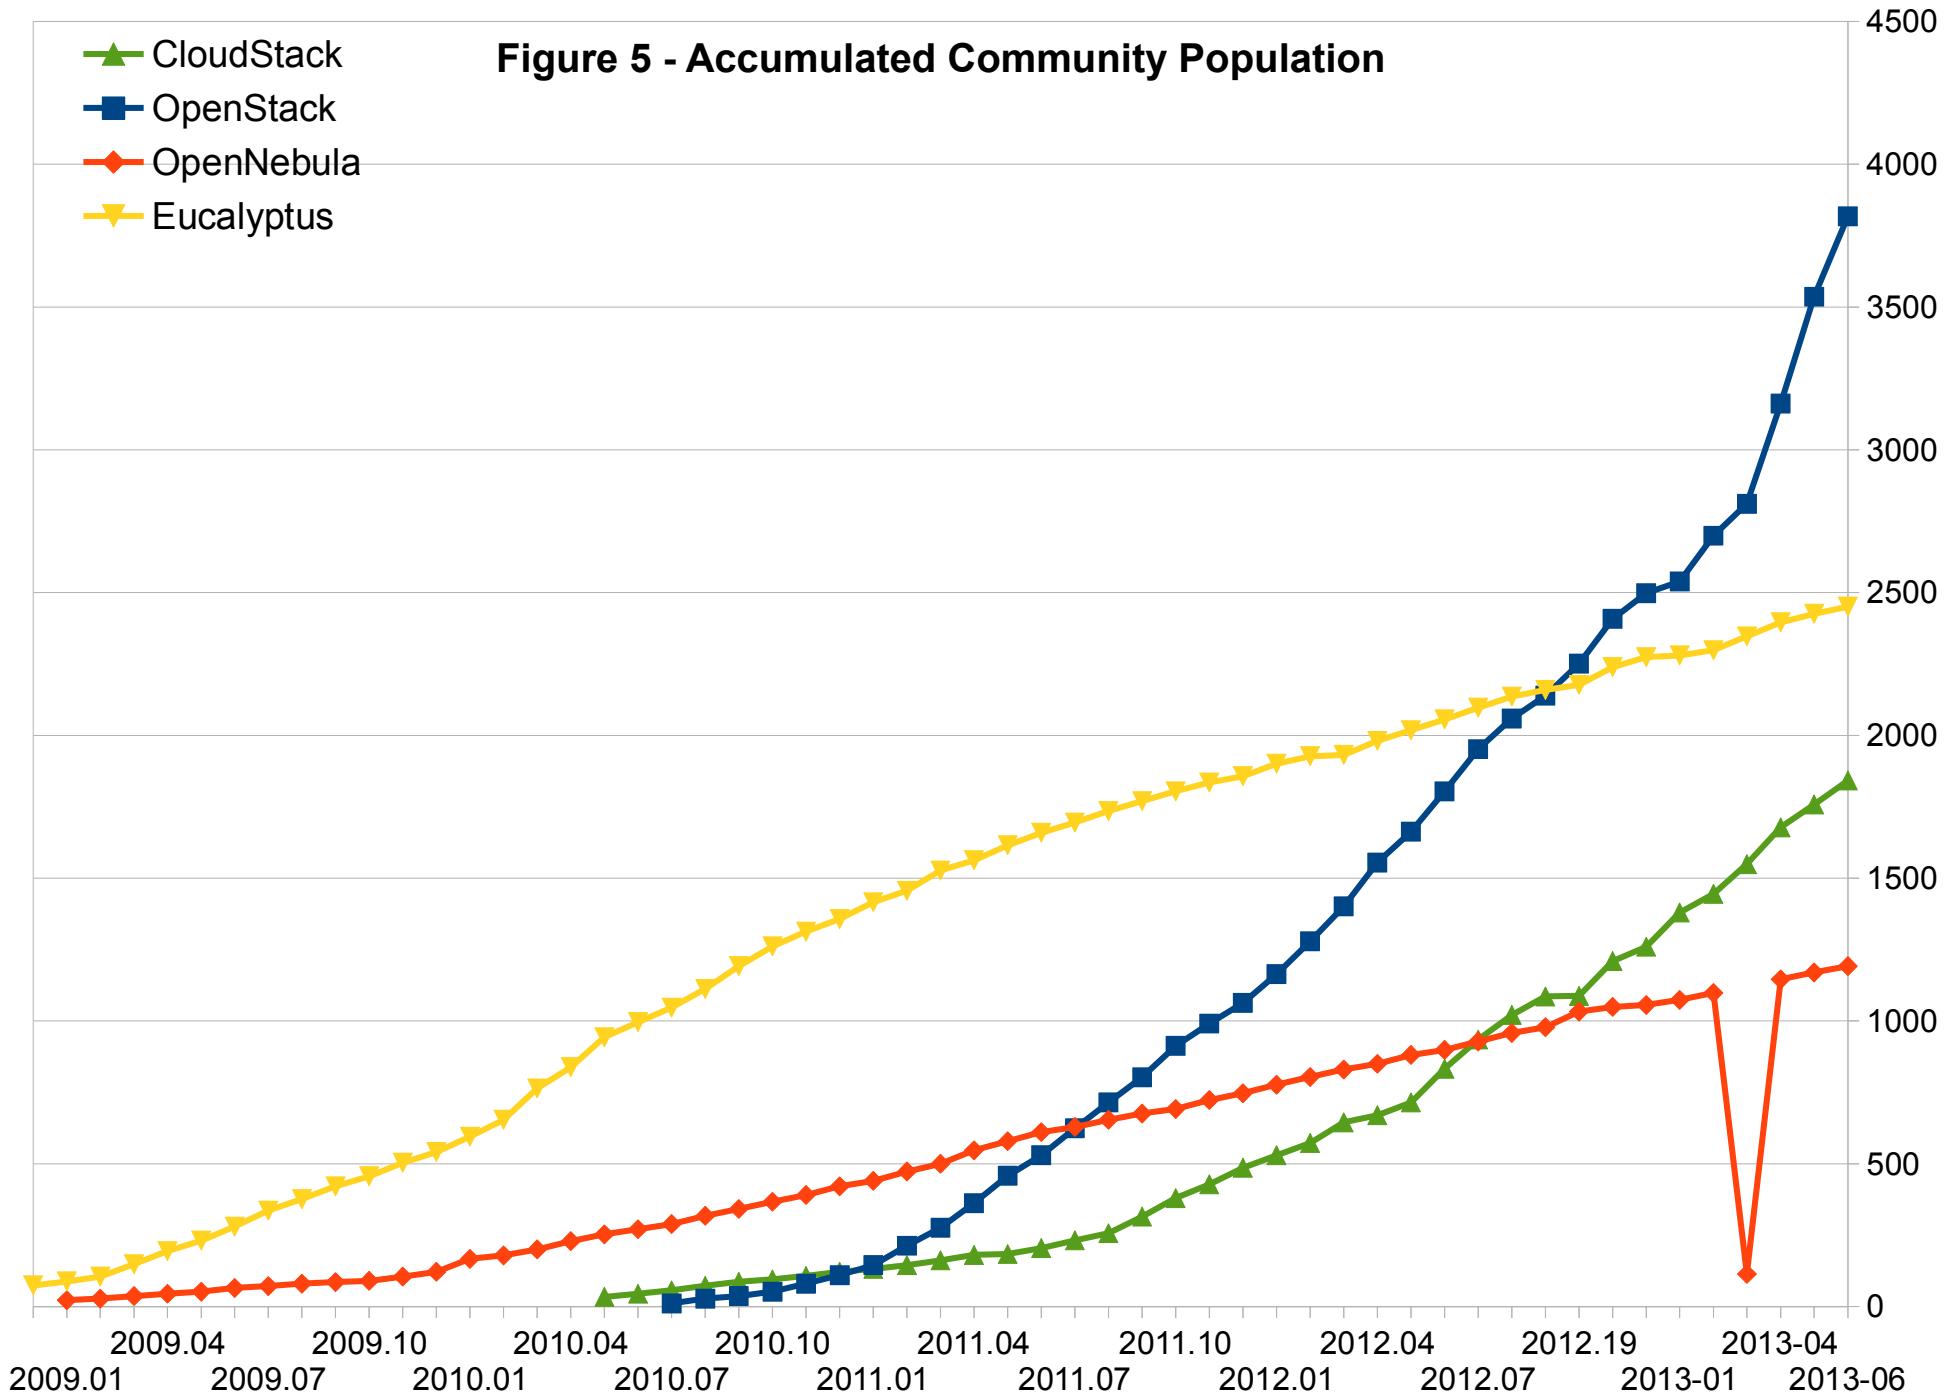

Figure 1 - Monthly Number of Threads

Figure 2 - Monthly Number of Messages

Figure 3 - Monthly Participation Ratio

Figure 4 - Monthly Number of Participants

Figure 5 - Accumulated Community Population

Figure 6 - Monthly Population Growth

Figure 7 - Monthly Participants vs New Members

Figure 8 - Active Community Population

Figure 9 – Community Activeness Index

Computing the Reference Data Set

	OpenStack	OpenNebula	Eucalyptus	CloudStack	Average
Monthly Messages	3289	318	434	2913	1738
Participation Ratio	2.77	2.29	3.34	3.69	3.02
Quarterly Population	1657	146	171	539	628
Monthly Population	817	73	120	285	324

Computing the Activeness Index

	Relative Monthly Messages	Relative Participation Ratio	Relative Quarter Population	Relative Monthly Population	Activeness Index
OpenStack	1.89	0.91	2.64	2.52	7.97
OpenNebula	0.18	0.76	0.23	0.23	1.40
Eucalyptus	0.25	1.11	0.27	0.37	2.00
CloudStack	1.68	1.22	0.86	0.88	4.63