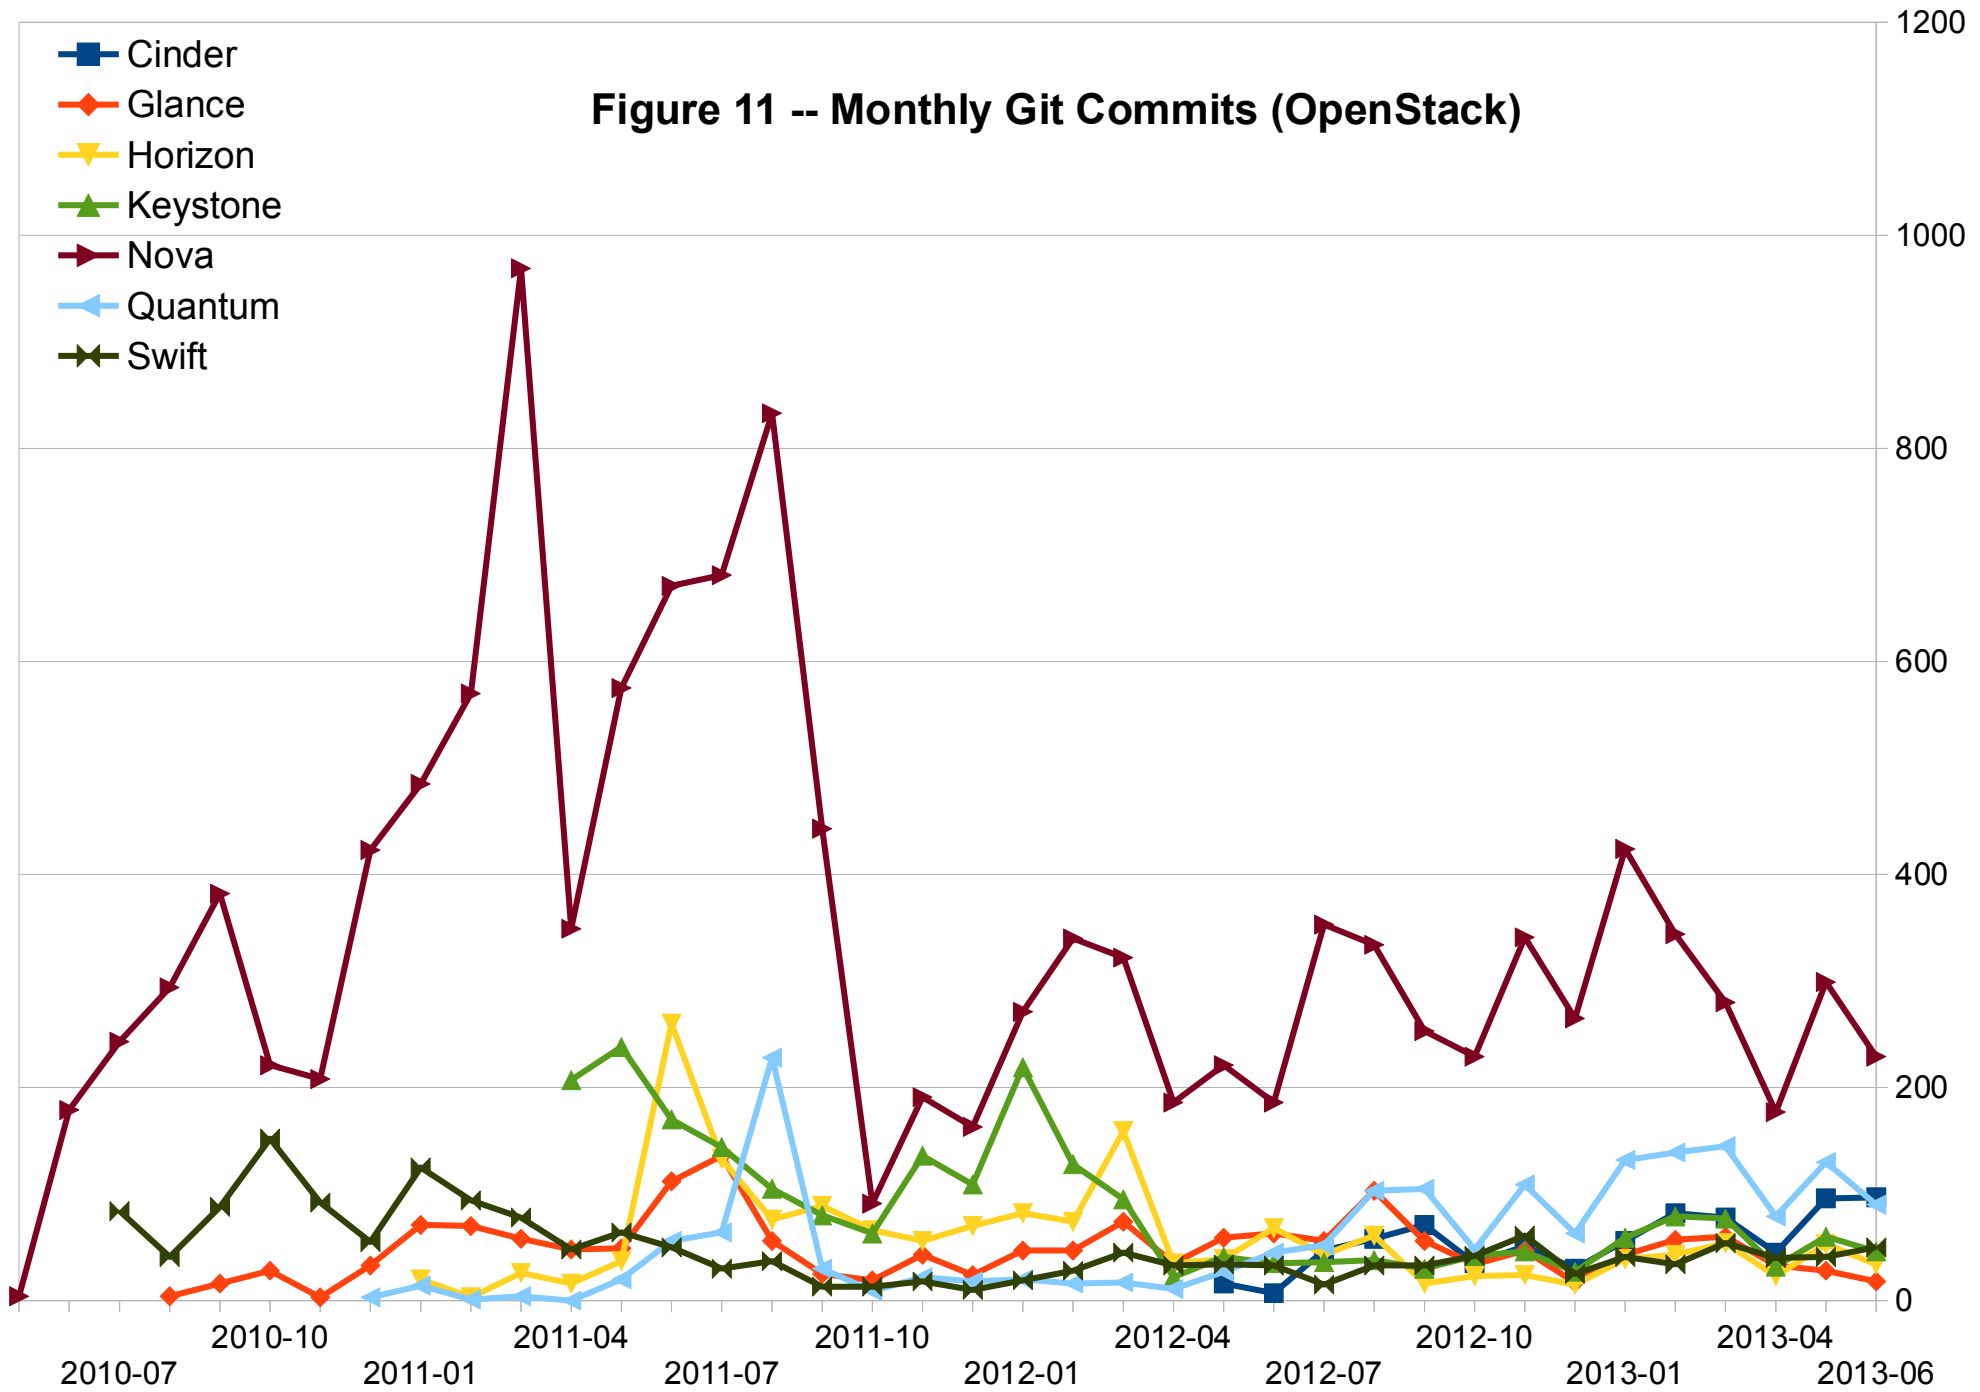

Git Data Source

- OpenStack
 - <https://github.com/openstack/quantum.git>
 - <https://github.com/openstack/keystone.git>
 - <https://github.com/openstack/glance.git>
 - <https://github.com/openstack/horizon.git>
 - <https://github.com/openstack/swift.git>
 - <https://github.com/openstack/cinder.git>
 - <https://github.com/openstack/nova.git>
- OpenNebula
 - <https://git.opennebula.org/one.git>
- Eucalyptus
 - <https://github.com/eucalyptus/eucalyptus.git>
- CloudStack
 - <https://git-wip-us.apache.org/repos/asf/cloudstack.git>

Figure 10 -- Monthly Git Commits

Figure 11 -- Monthly Git Commits (OpenStack)

Figure 12 -- Monthly Git Contributors

Figure 13 -- Monthly Git Contributors (OpenStack)

Figure 14 -- Monthly Git Domains

Figure 15 -- Monthly Git Domains (OpenStack)