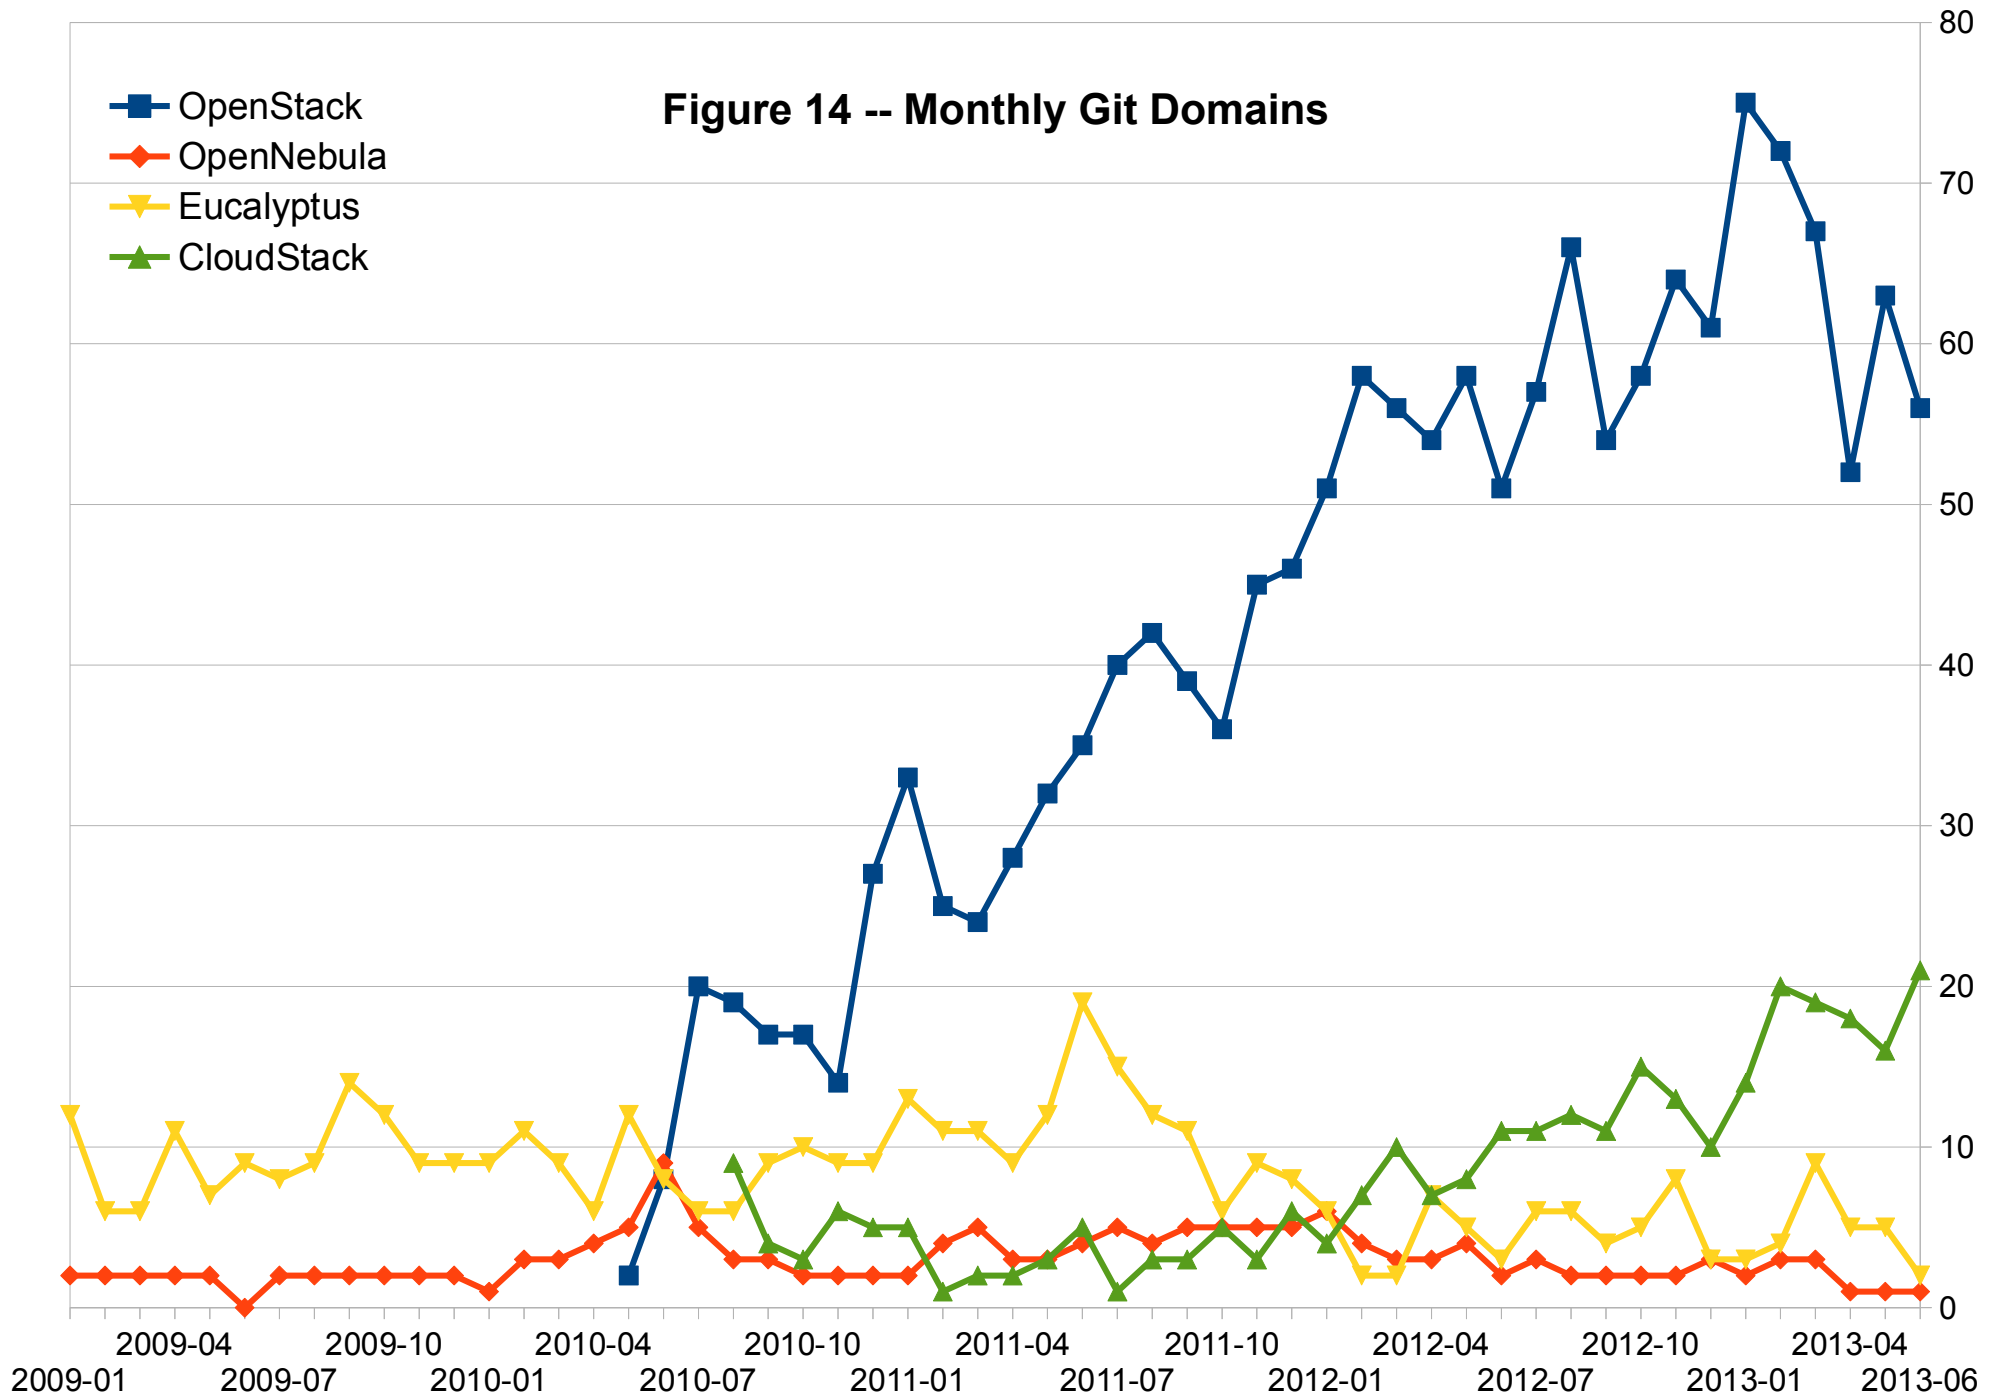

Git Data Source

- OpenStack
 - <https://github.com/openstack/quantum.git>
 - <https://github.com/openstack/keystone.git>
 - <https://github.com/openstack/glance.git>
 - <https://github.com/openstack/horizon.git>
 - <https://github.com/openstack/swift.git>
 - <https://github.com/openstack/cinder.git>
 - <https://github.com/openstack/nova.git>
- OpenNebula
 - <https://git.opennebula.org/one.git>
- Eucalyptus
 - <https://github.com/eucalyptus/eucalyptus.git>
- CloudStack
 - <https://git-wip-us.apache.org/repos/asf/cloudstack.git>

Figure 10 -- Monthly Git Commits

Figure 11 -- Monthly Git Commits (OpenStack)

Figure 12 -- Monthly Git Contributors

Figure 13 -- Monthly Git Contributors (OpenStack)

Figure 14 -- Monthly Git Domains

Figure 15 -- Monthly Git Domains (OpenStack)