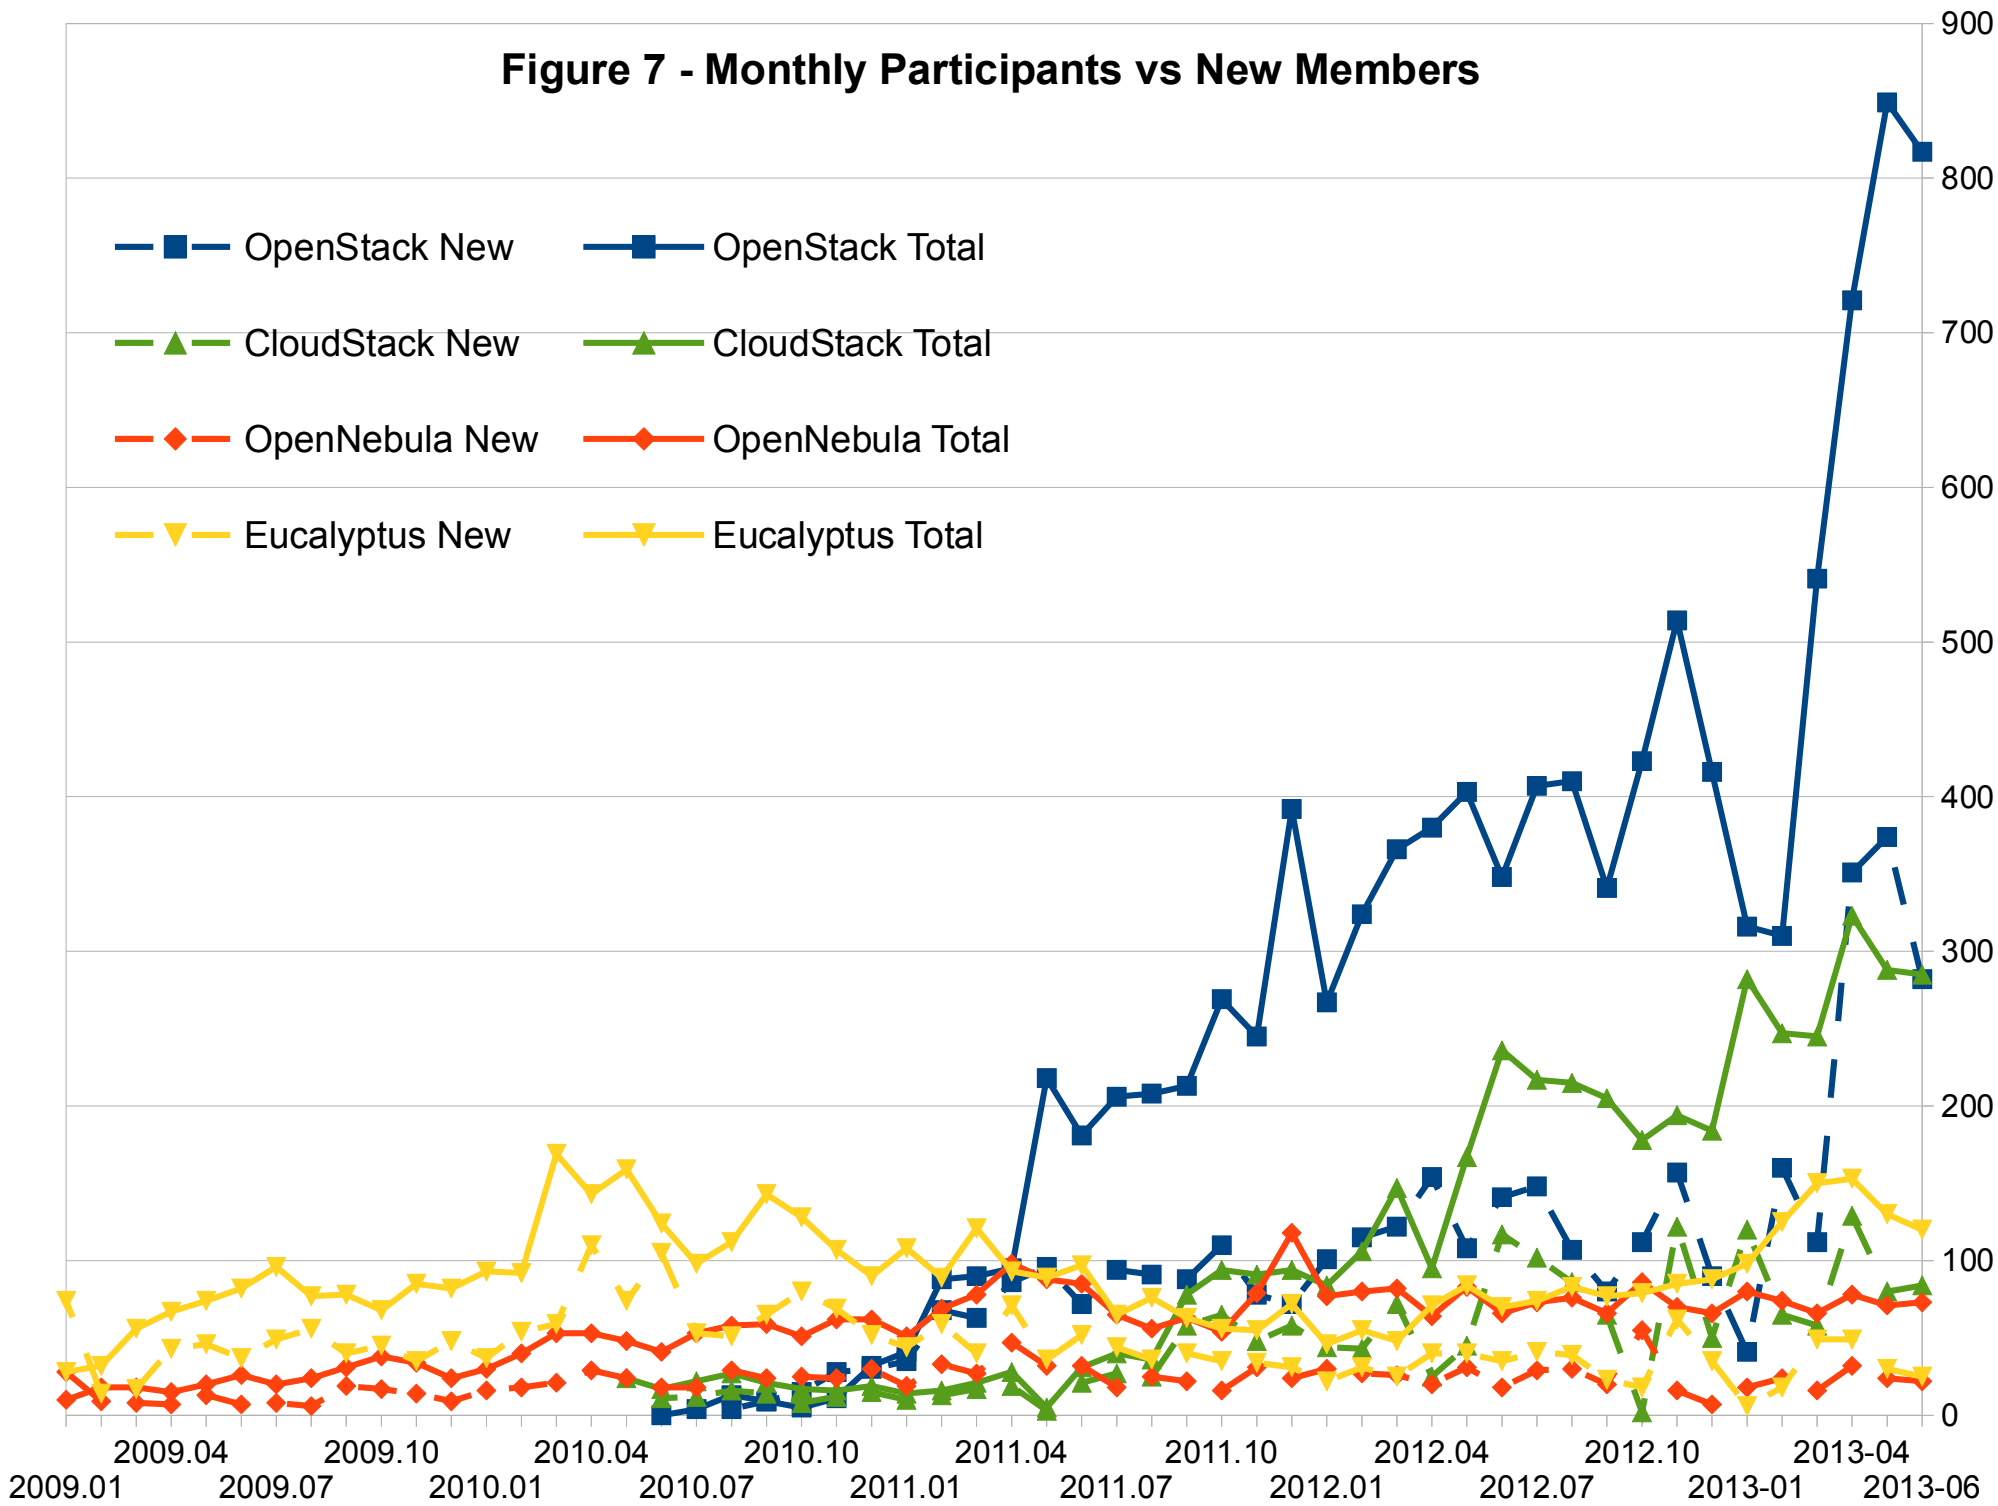

Figure 1 - Monthly Number of Threads

Figure 2 - Monthly Number of Messages

Figure 3 - Monthly Participation Ratio

Figure 4 - Monthly Number of Participants

Figure 5 - Accumulated Community Population

Figure 6 - Monthly Population Growth

Figure 7 - Monthly Participants vs New Members

Figure 8 - Active Community Population

Figure 9 – Community Activeness Index

Computing the Reference Data Set

	OpenStack	OpenNebula	Eucalyptus	CloudStack	Average
Monthly Messages	3289	318	434	2913	1738
Participation Ratio	2.77	2.29	3.34	3.69	3.02
Quarterly Population	1657	146	171	539	628
Monthly Population	817	73	120	285	324

Computing the Activeness Index

	Relative Monthly Messages	Relative Participation Ratio	Relative Quarter Population	Relative Monthly Population	Activeness Index
OpenStack	1.89	0.91	2.64	2.52	7.97
OpenNebula	0.18	0.76	0.23	0.23	1.40
Eucalyptus	0.25	1.11	0.27	0.37	2.00
CloudStack	1.68	1.22	0.86	0.88	4.63