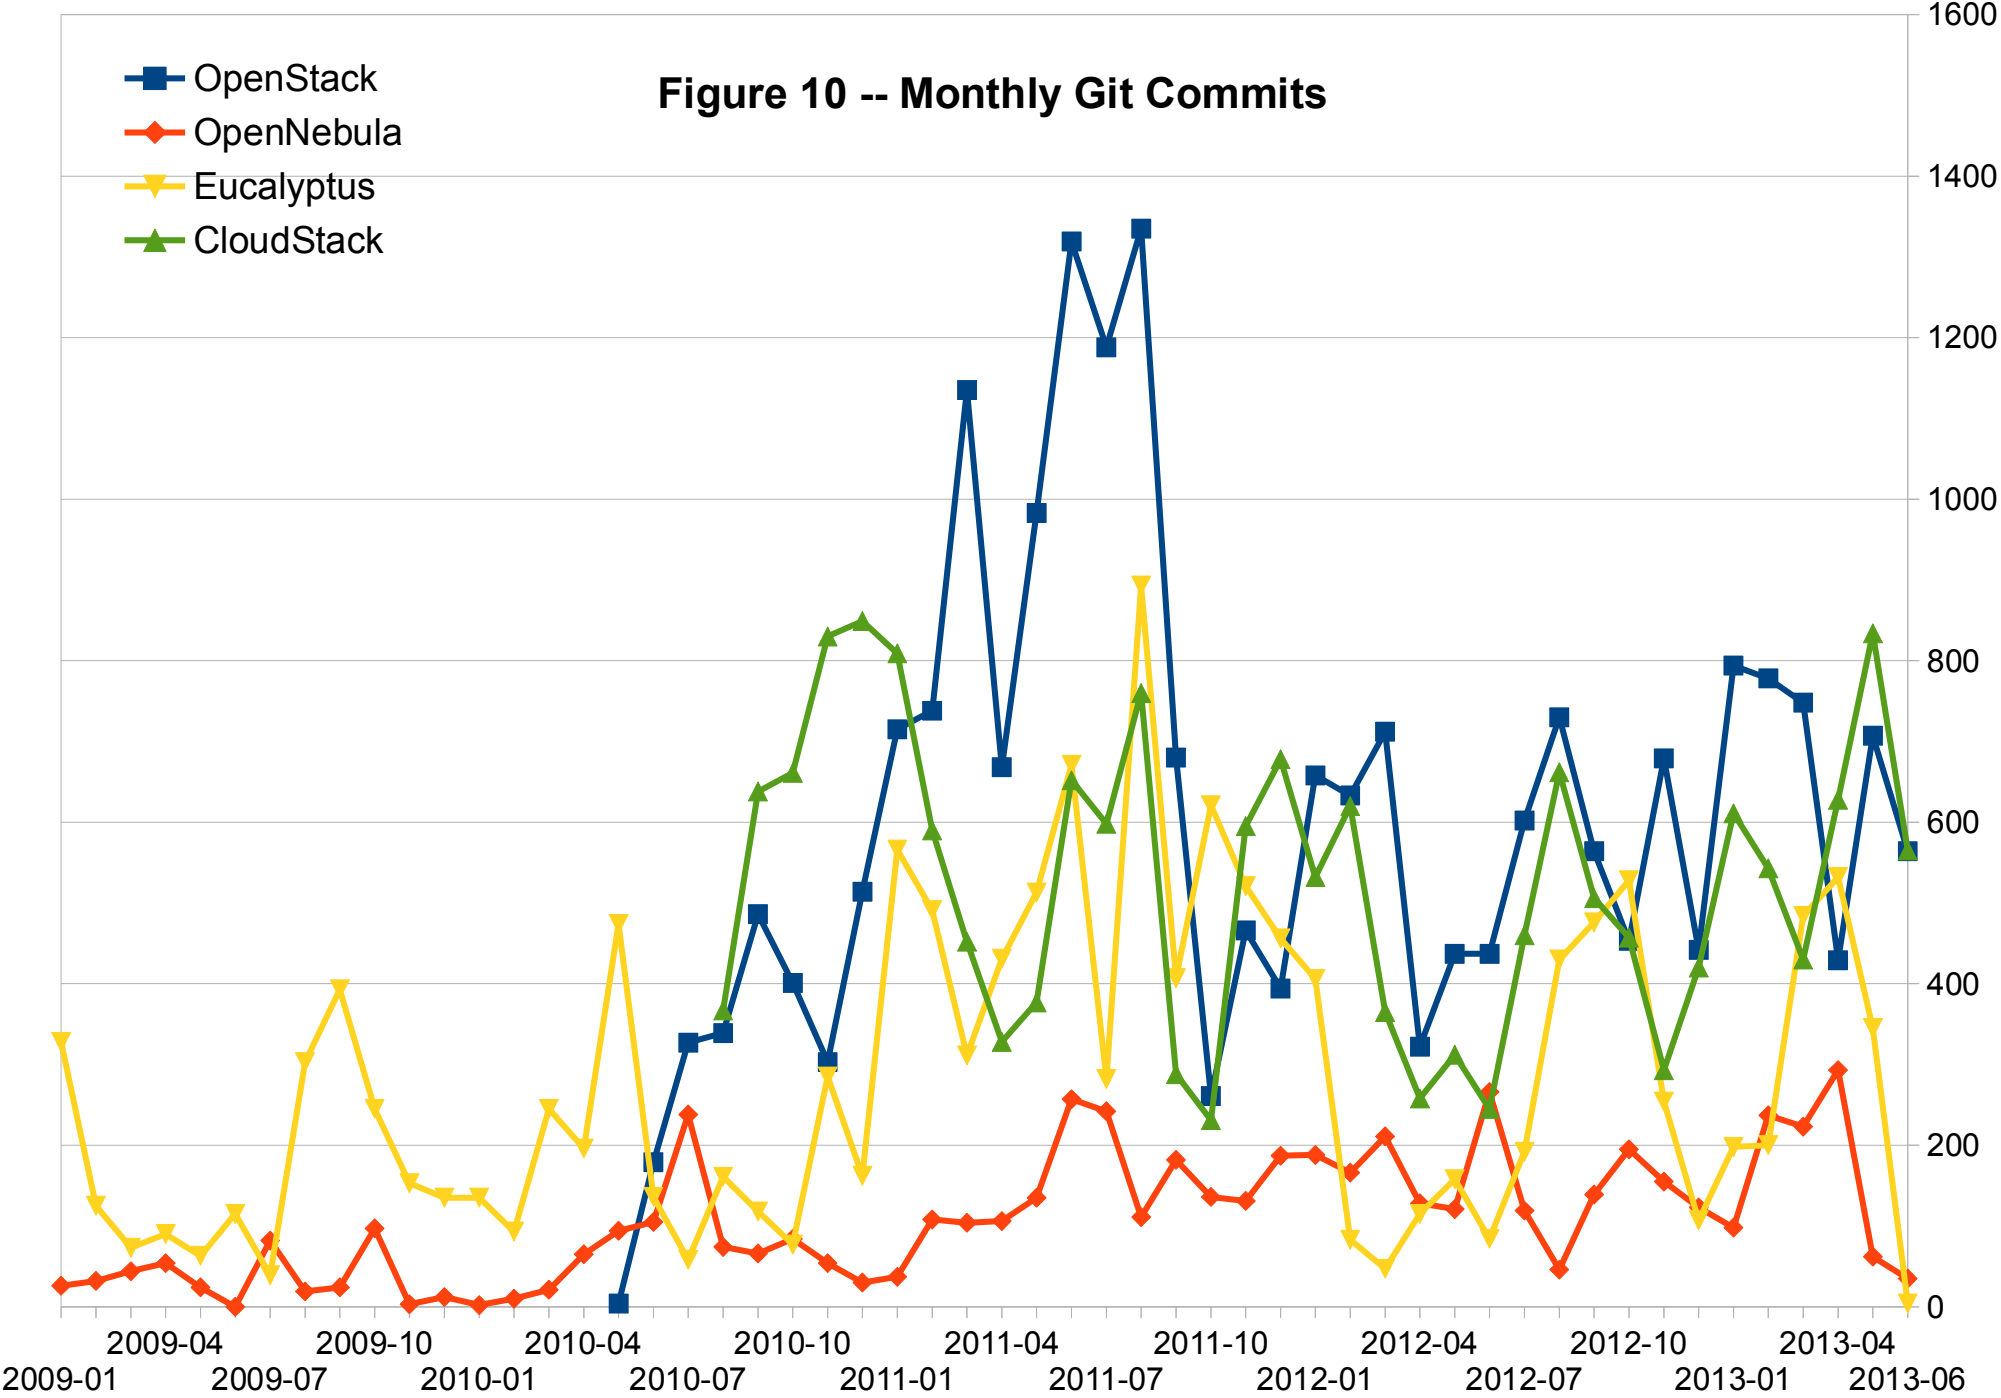

Git Data Source

- OpenStack
 - <https://github.com/openstack/quantum.git>
 - <https://github.com/openstack/keystone.git>
 - <https://github.com/openstack/glance.git>
 - <https://github.com/openstack/horizon.git>
 - <https://github.com/openstack/swift.git>
 - <https://github.com/openstack/cinder.git>
 - <https://github.com/openstack/nova.git>
- OpenNebula
 - <https://git.opennebula.org/one.git>
- Eucalyptus
 - <https://github.com/eucalyptus/eucalyptus.git>
- CloudStack
 - <https://git-wip-us.apache.org/repos/asf/cloudstack.git>

Figure 10 -- Monthly Git Commits

Figure 11 -- Monthly Git Commits (OpenStack)

Figure 12 -- Monthly Git Contributors

Figure 13 -- Monthly Git Contributors (OpenStack)

Figure 14 -- Monthly Git Domains

Figure 15 -- Monthly Git Domains (OpenStack)