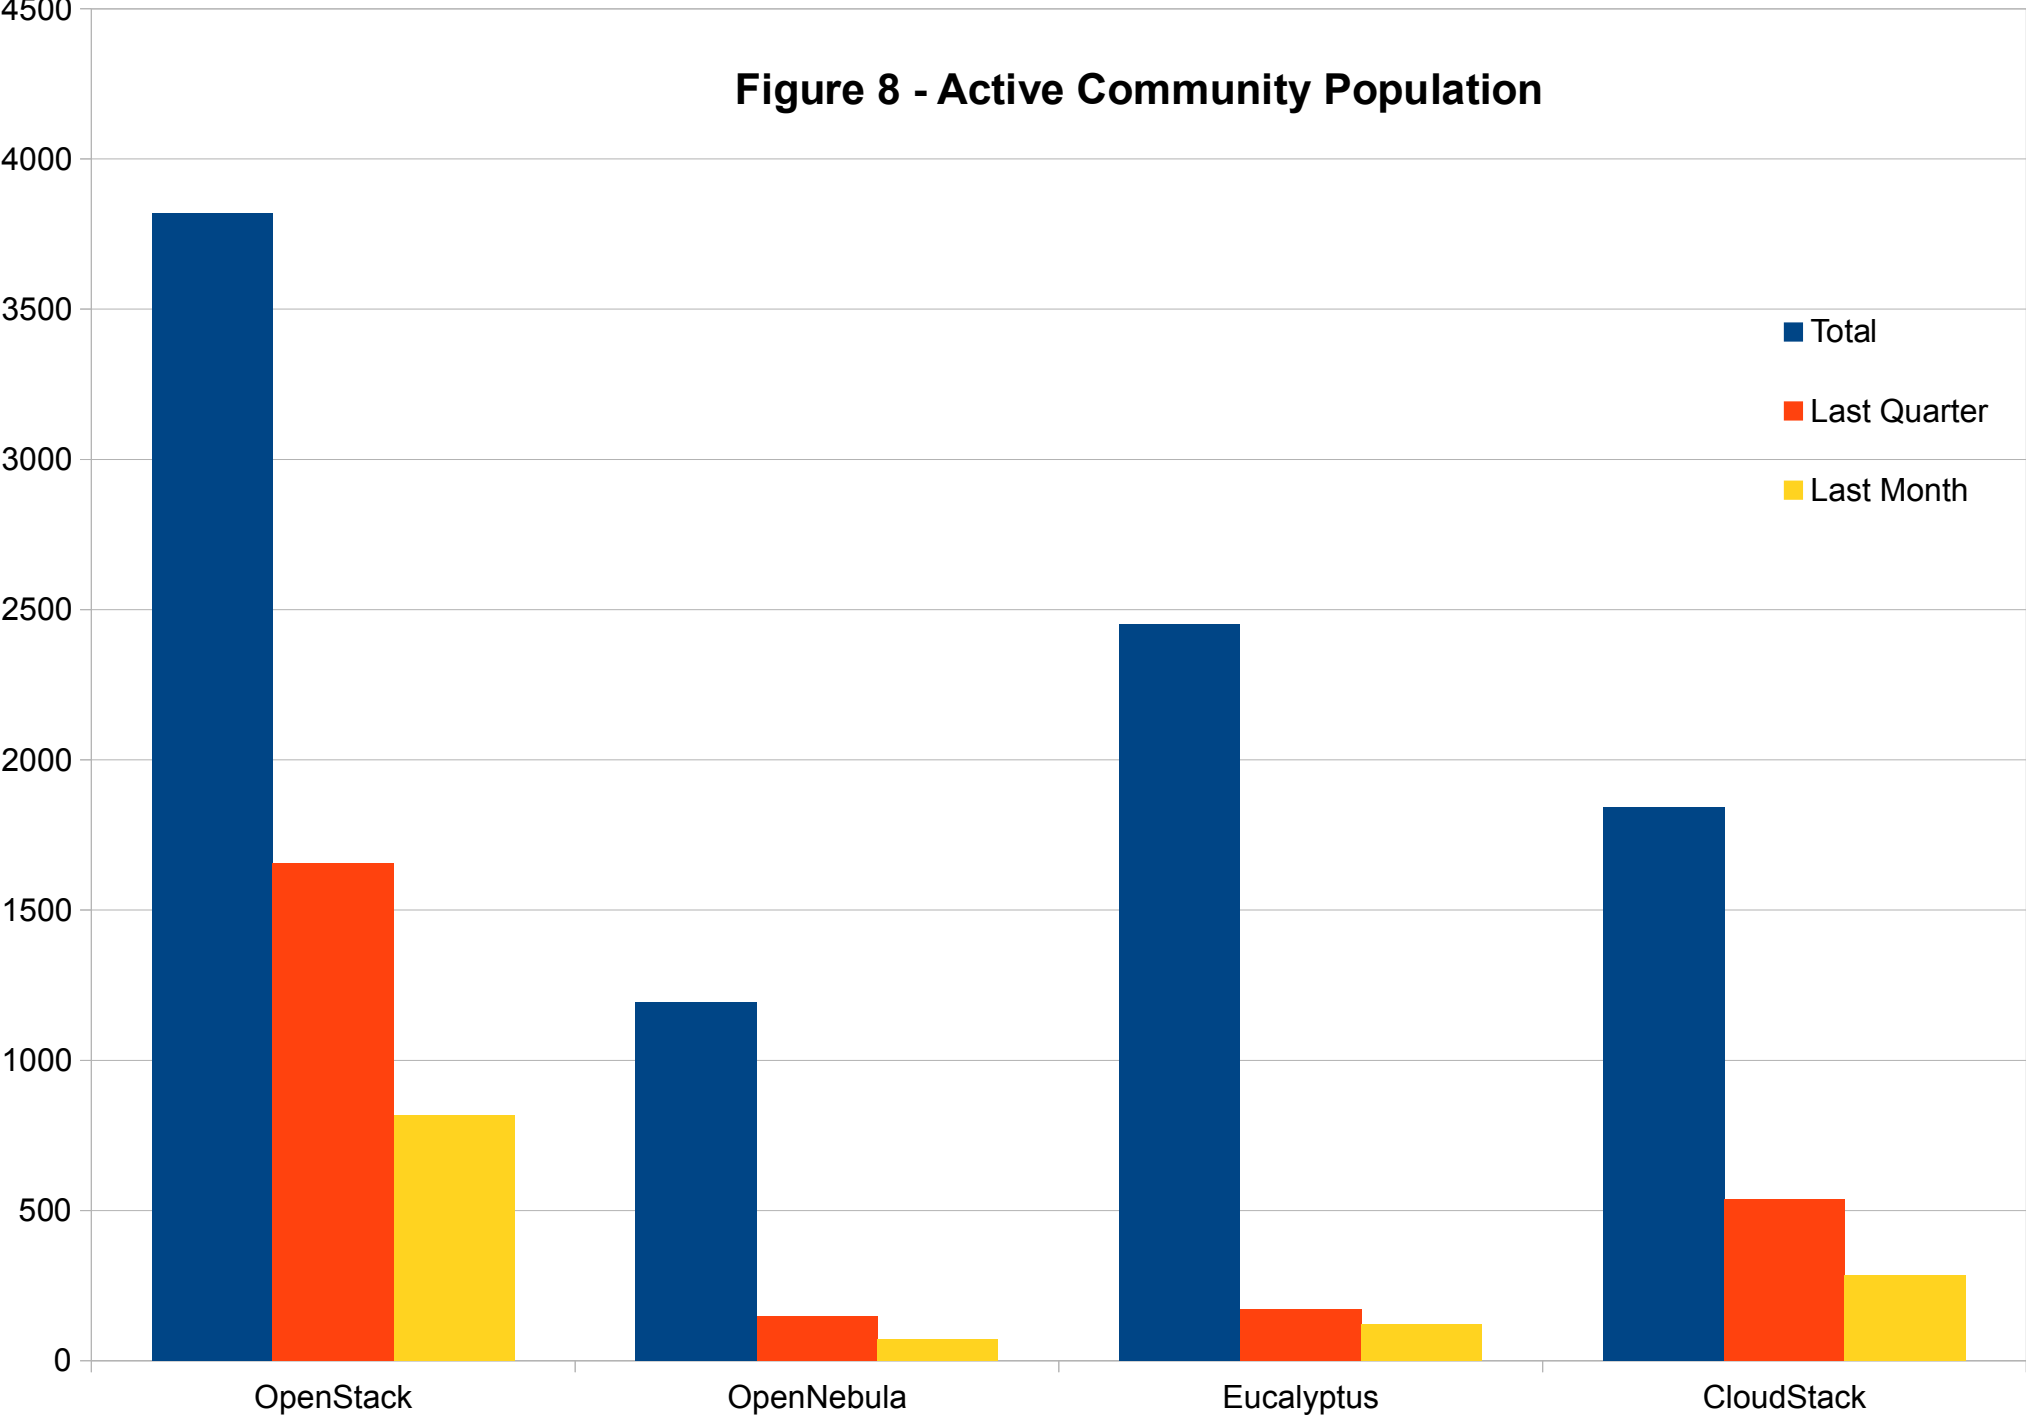

Figure 1 - Monthly Number of Threads

Figure 2 - Monthly Number of Messages

Figure 3 - Monthly Participation Ratio

Figure 4 - Monthly Number of Participants

Figure 5 - Accumulated Community Population

Figure 6 - Monthly Population Growth

Figure 7 - Monthly Participants vs New Members

Figure 8 - Active Community Population

Figure 9 – Community Activeness Index

Computing the Reference Data Set

	OpenStack	OpenNebula	Eucalyptus	CloudStack	Average
Monthly Messages	3289	318	434	2913	1738
Participation Ratio	2.77	2.29	3.34	3.69	3.02
Quarterly Population	1657	146	171	539	628
Monthly Population	817	73	120	285	324

Computing the Activeness Index

	Relative Monthly Messages	Relative Participation Ratio	Relative Quarter Population	Relative Monthly Population	Activeness Index
OpenStack	1.89	0.91	2.64	2.52	7.97
OpenNebula	0.18	0.76	0.23	0.23	1.40
Eucalyptus	0.25	1.11	0.27	0.37	2.00
CloudStack	1.68	1.22	0.86	0.88	4.63