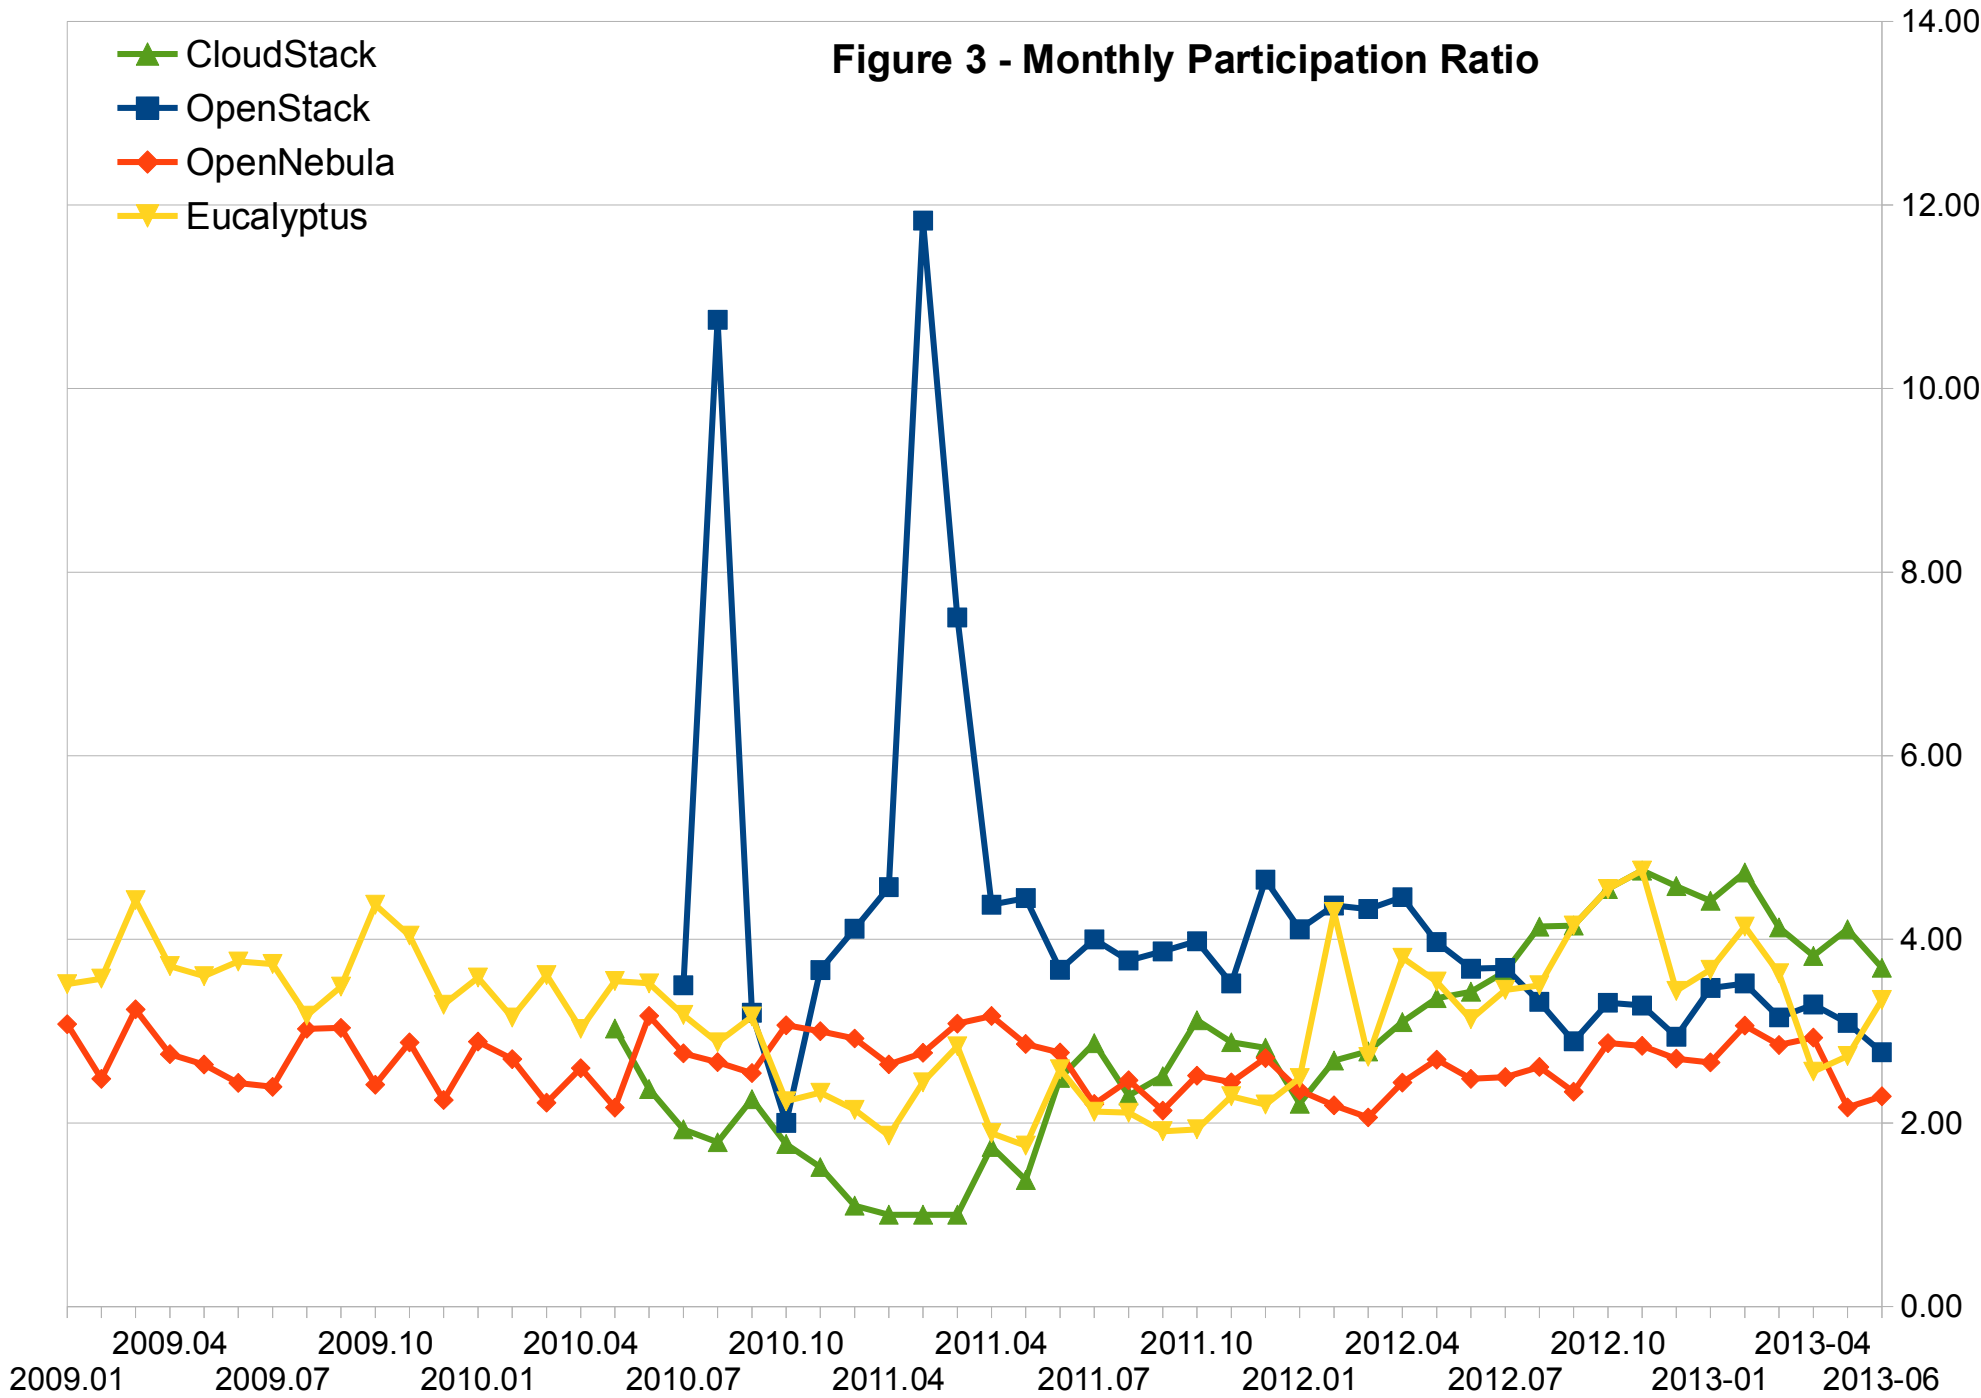

Figure 1 - Monthly Number of Threads

Figure 2 - Monthly Number of Messages

Figure 3 - Monthly Participation Ratio

Figure 4 - Monthly Number of Participants

Figure 5 - Accumulated Community Population

Figure 6 - Monthly Population Growth

Figure 7 - Monthly Participants vs New Members

Figure 8 - Active Community Population

Figure 9 – Community Activeness Index

Computing the Reference Data Set

	OpenStack	OpenNebula	Eucalyptus	CloudStack	Average
Monthly Messages	3289	318	434	2913	1738
Participation Ratio	2.77	2.29	3.34	3.69	3.02
Quarterly Population	1657	146	171	539	628
Monthly Population	817	73	120	285	324