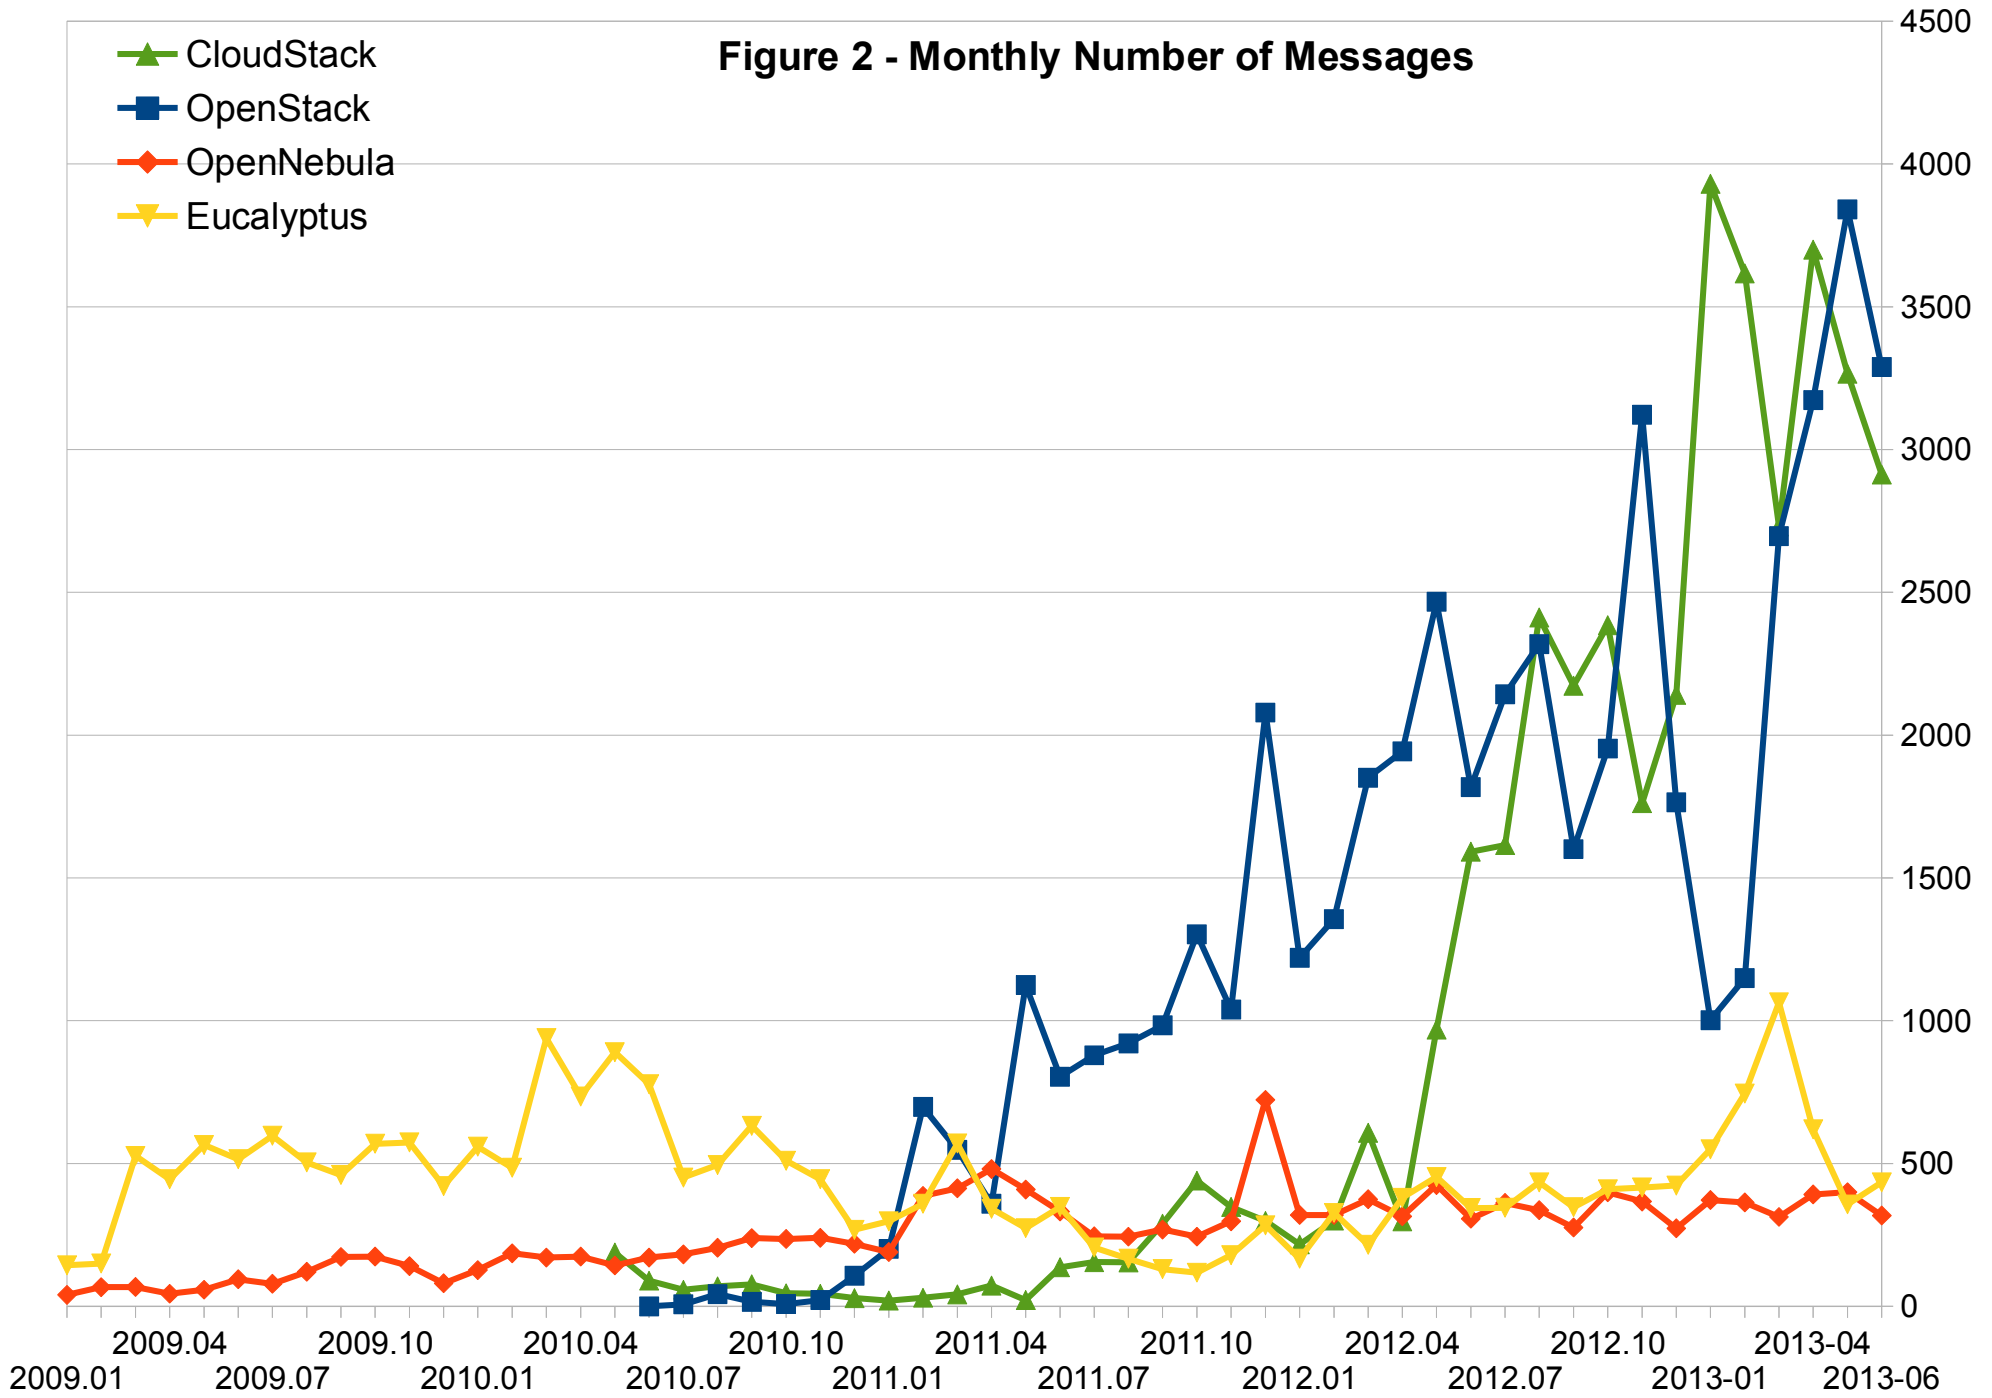

Figure 1 - Monthly Number of Threads

Figure 2 - Monthly Number of Messages

Figure 3 - Monthly Participation Ratio

Figure 4 - Monthly Number of Participants

Figure 5 - Accumulated Community Population

Figure 6 - Monthly Population Growth

Figure 7 - Monthly Participants vs New Members

Figure 8 - Active Community Population

Figure 9 – Community Activeness Index

Computing the Reference Data Set

	OpenStack	OpenNebula	Eucalyptus	CloudStack	Average
Monthly Messages	3289	318	434	2913	1738
Participation Ratio	2.77	2.29	3.34	3.69	3.02
Quarterly Population	1657	146	171	539	628
Monthly Population	817	73	120	285	324